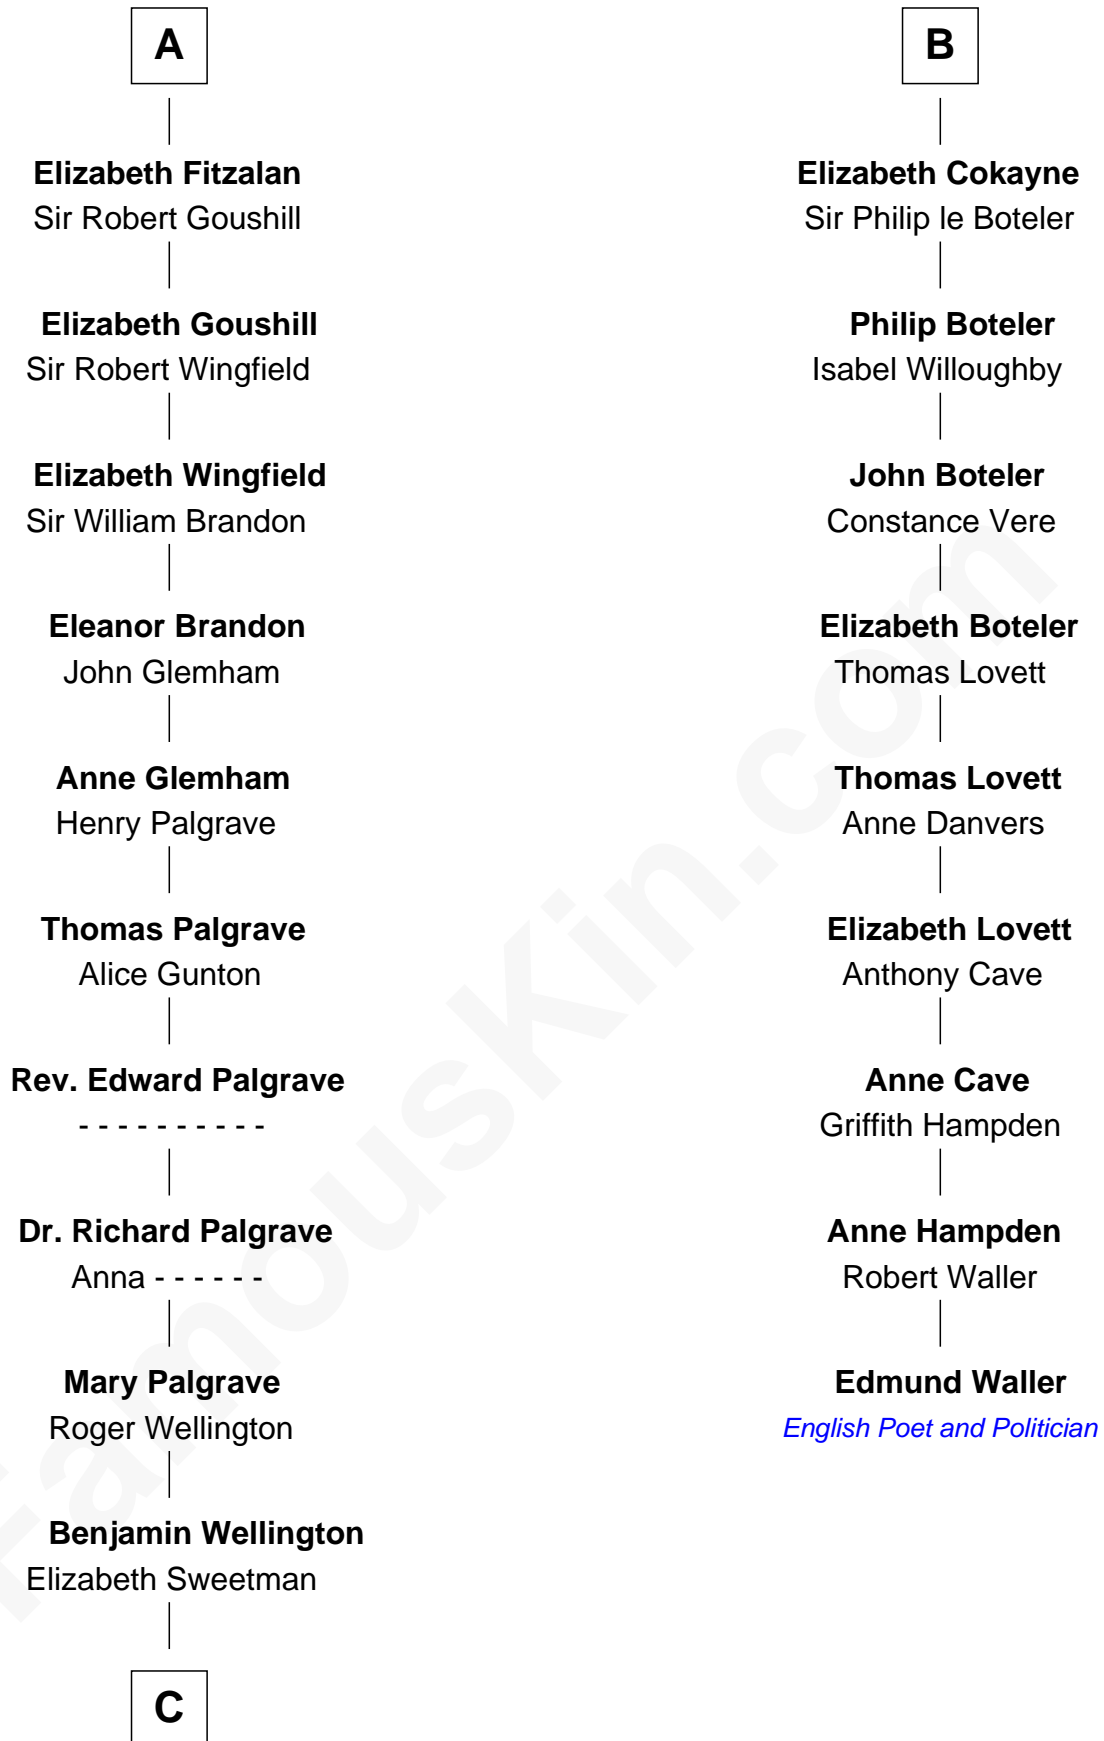

## Relationship Chart of

### Eli Whitney

*Inventor of the Cotton Gin*

15th cousin 5 times removed of

### Edmund Waller

*English Poet and Politician*

**Roger le Bigod**

Ida de Tony

FamousKin.com