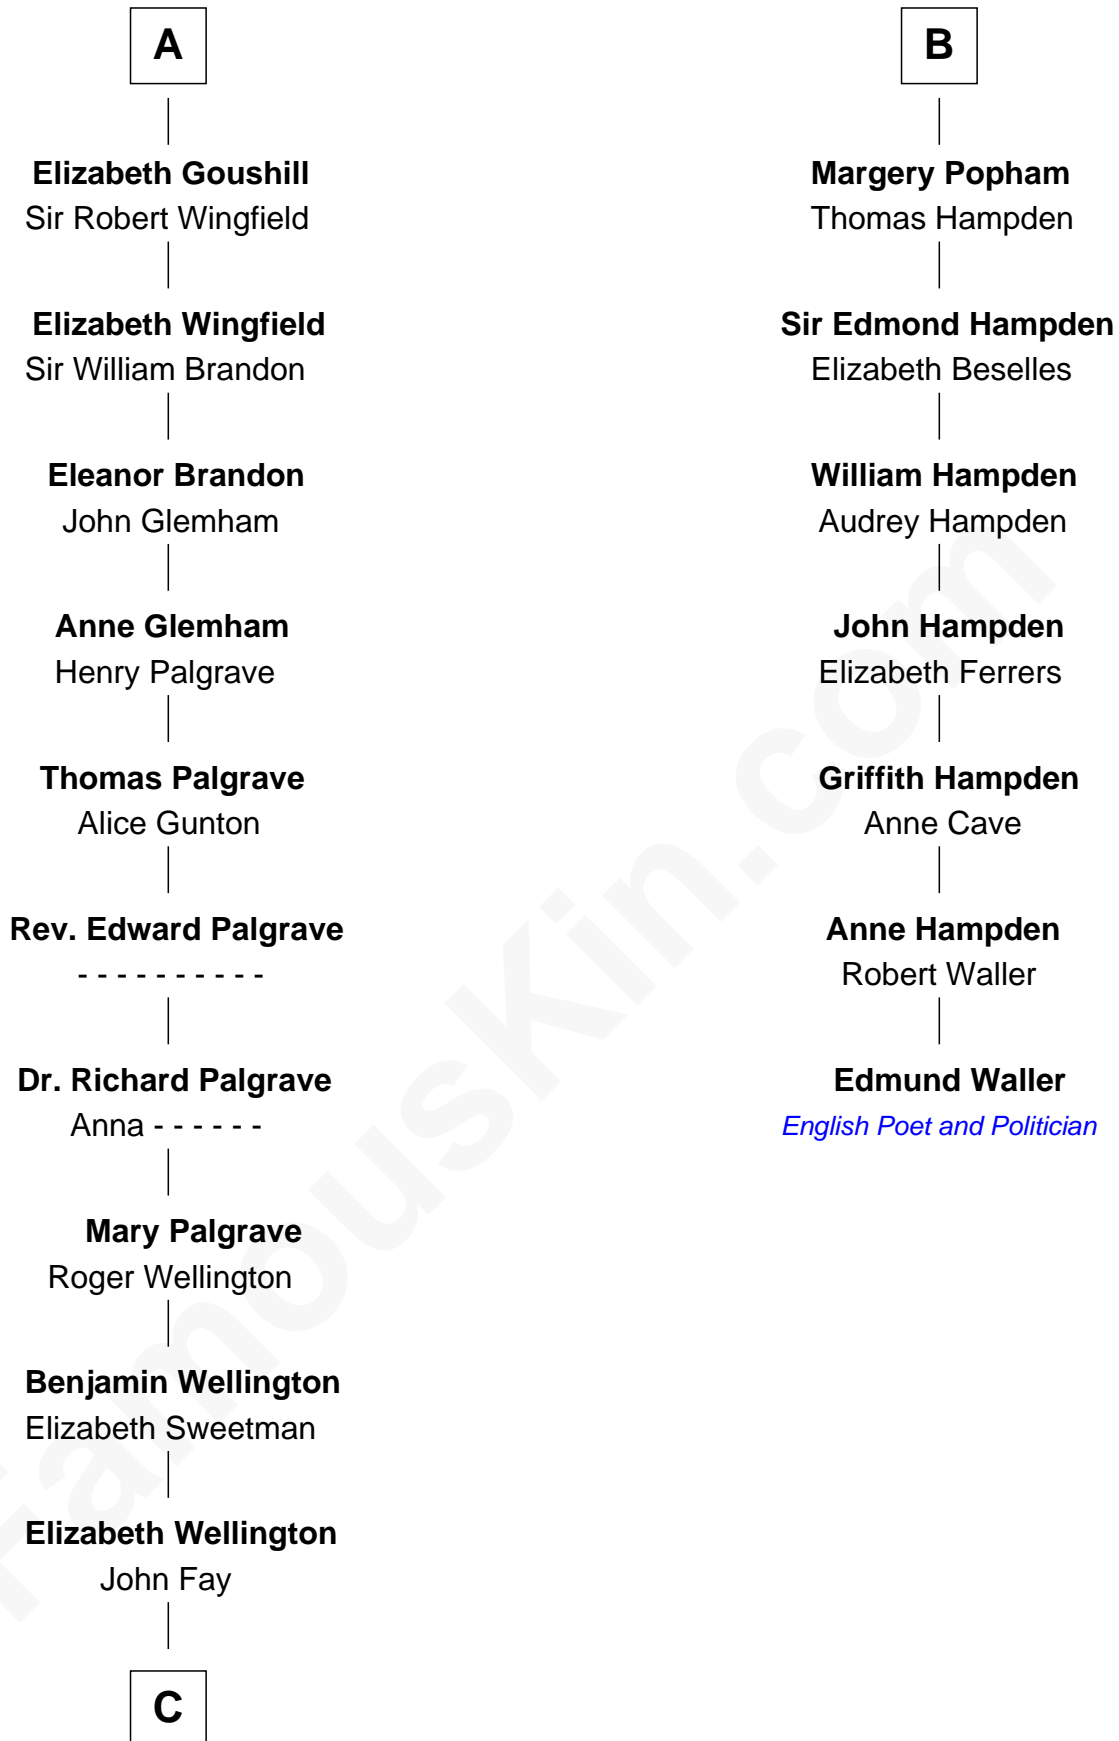

FamousKin.com

Relationship Chart of

Eli Whitney

Inventor of the Cotton Gin

13th cousin 6 times removed of

Edmund Waller

English Poet and Politician

C

—
Benjamin Fay
Martha Miles

—
Elizabeth Fay
Eli Whitney

—
Eli Whitney
Inventor of the Cotton Gin

FamousKin.com