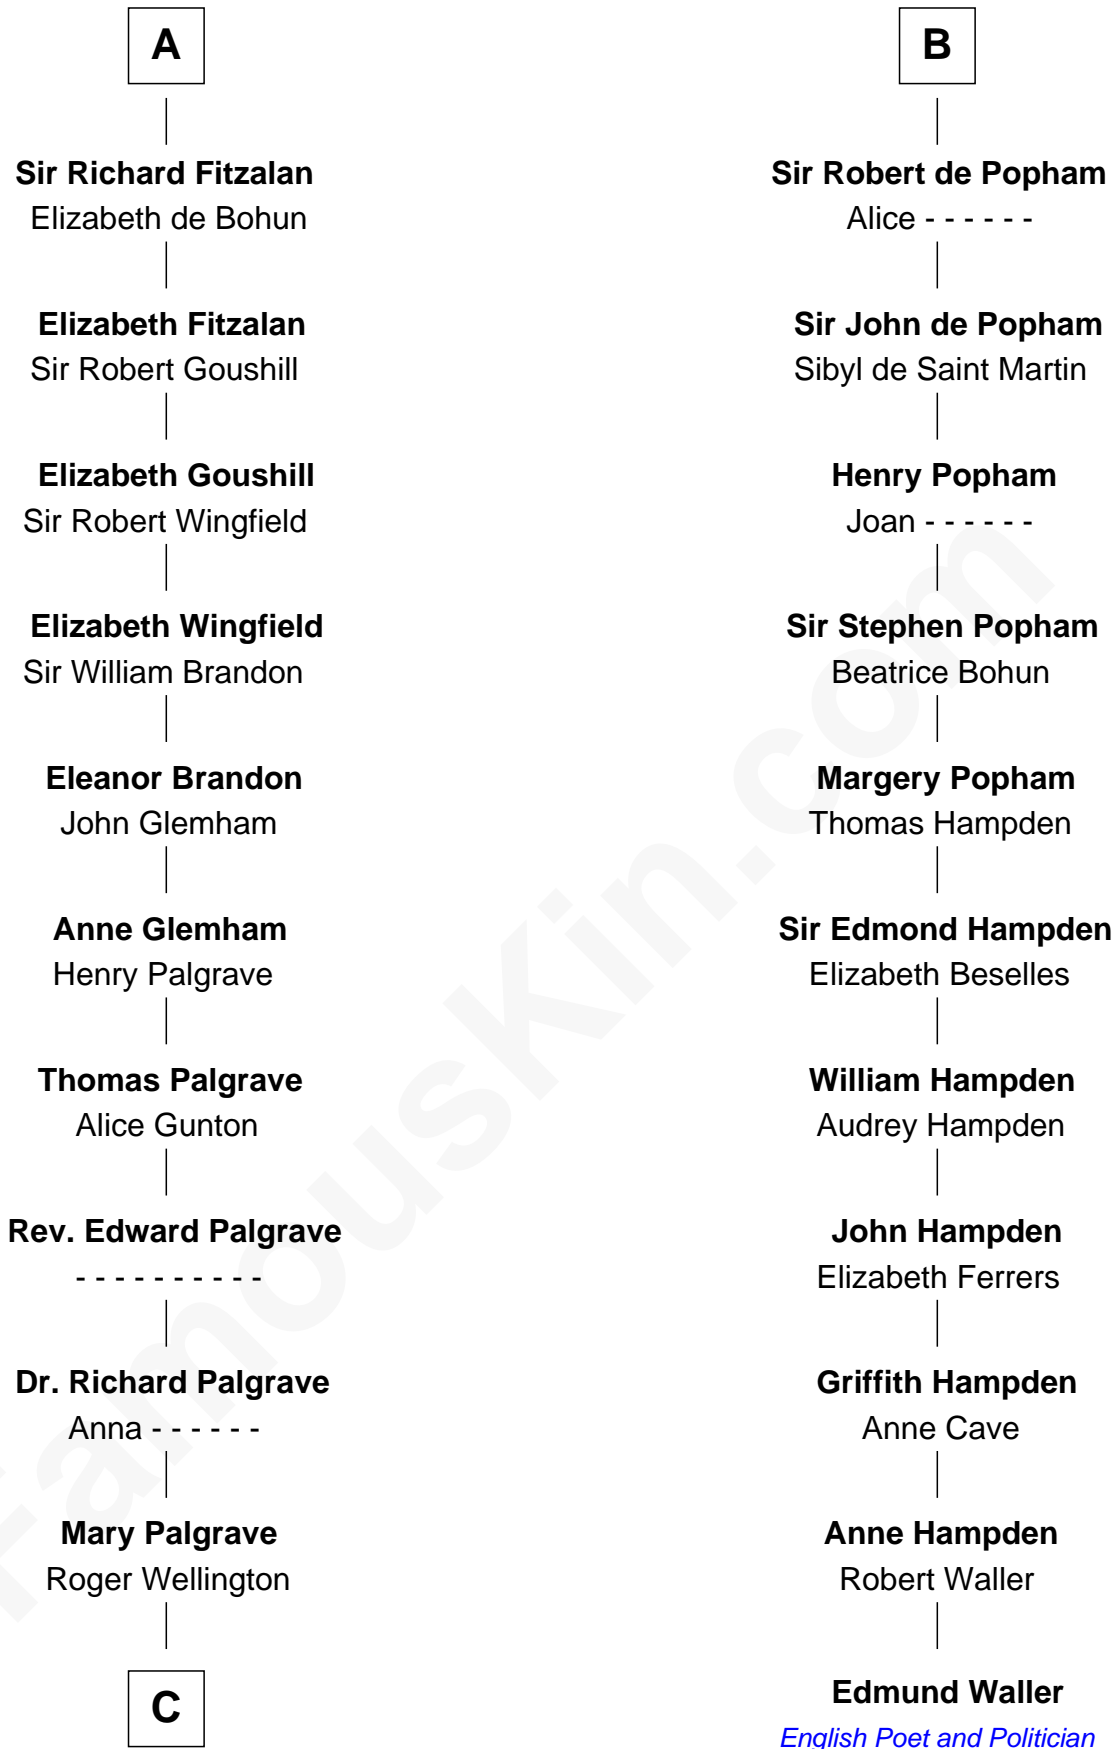

FamousKin.com

Relationship Chart of

Eli Whitney

Inventor of the Cotton Gin

17th cousin 4 times removed of

Edmund Waller

English Poet and Politician

Gundred de Warenne

with husband
Roger de Newburgh

with husband
William I de Lancaster

Waleran de Newburgh

Alice de Harcourt

Alice de Newburgh

William Mauduit

Isabel Mauduit

Sir William de Beauchamp

Sir Roger de Quincy

Ellen de Quincy

Alan la Zouche

Sir Oliver la Zouche

la Zouche

Sir John de Popham

B

C

Benjamin Wellington

Elizabeth Sweetman

Elizabeth Wellington

John Fay

Benjamin Fay

Martha Miles

Elizabeth Fay

Eli Whitney