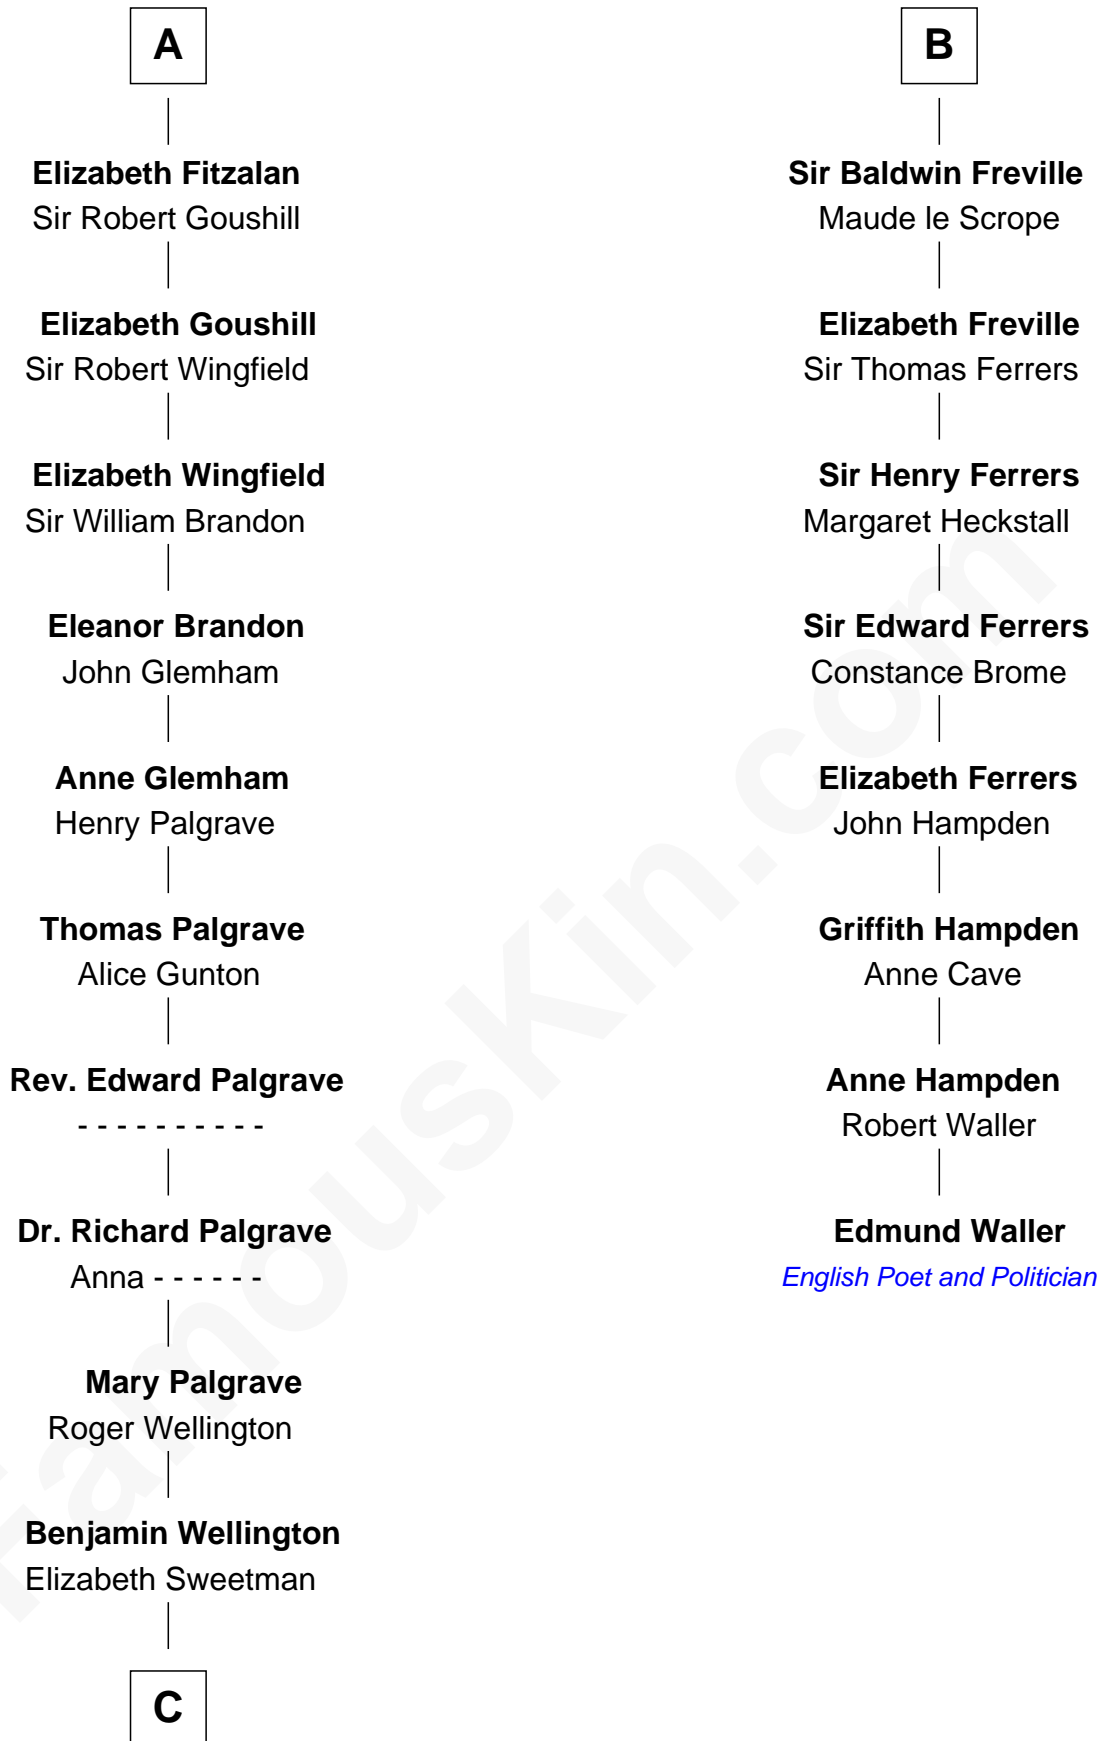

## Relationship Chart of

### Eli Whitney

*Inventor of the Cotton Gin*

14th cousin 6 times removed of

### Edmund Waller

*English Poet and Politician*

FamousKin.com