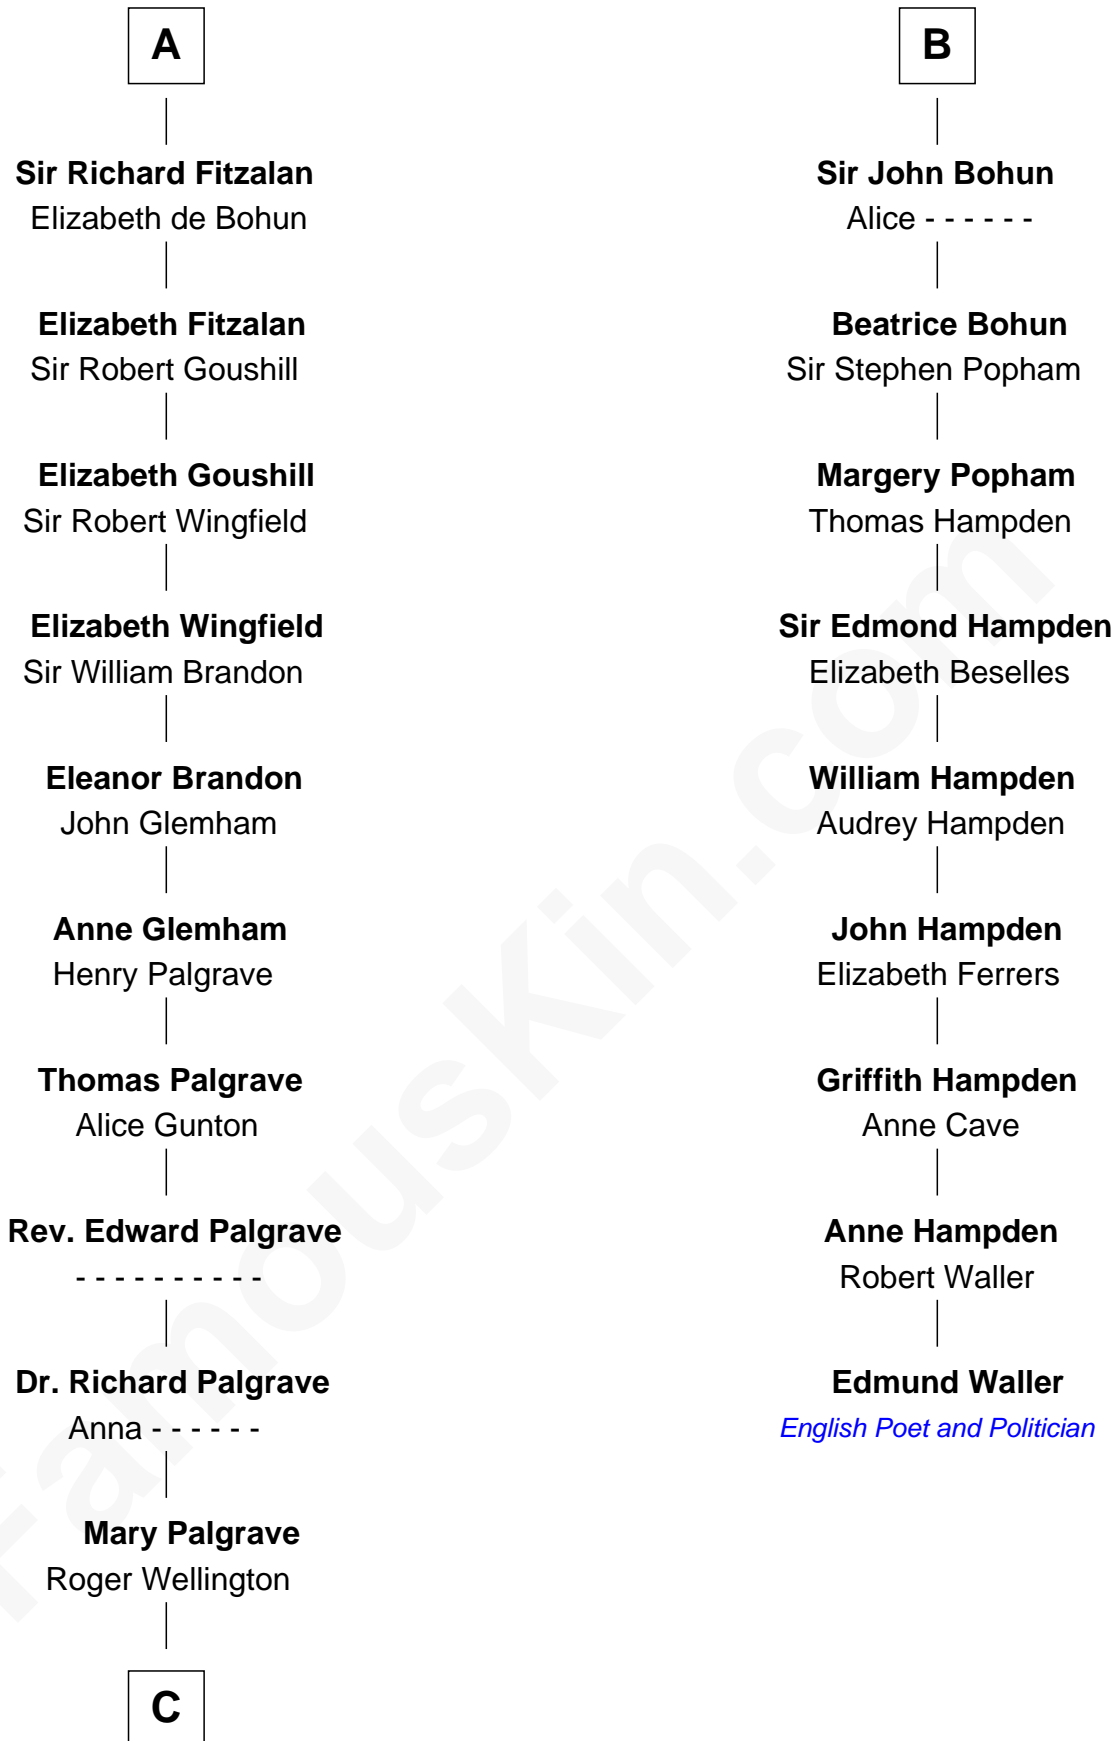

## Relationship Chart of

### Eli Whitney

*Inventor of the Cotton Gin*

15th cousin 6 times removed of

### Edmund Waller

*English Poet and Politician*

**Geoffrey de Mandeville**

Rohese de Vere

**C**

**Benjamin Wellington**

Elizabeth Sweetman

**Elizabeth Wellington**

John Fay

**Benjamin Fay**

Martha Miles

**Elizabeth Fay**

Eli Whitney

**Eli Whitney**

*Inventor of the Cotton Gin*

FamousKin.com