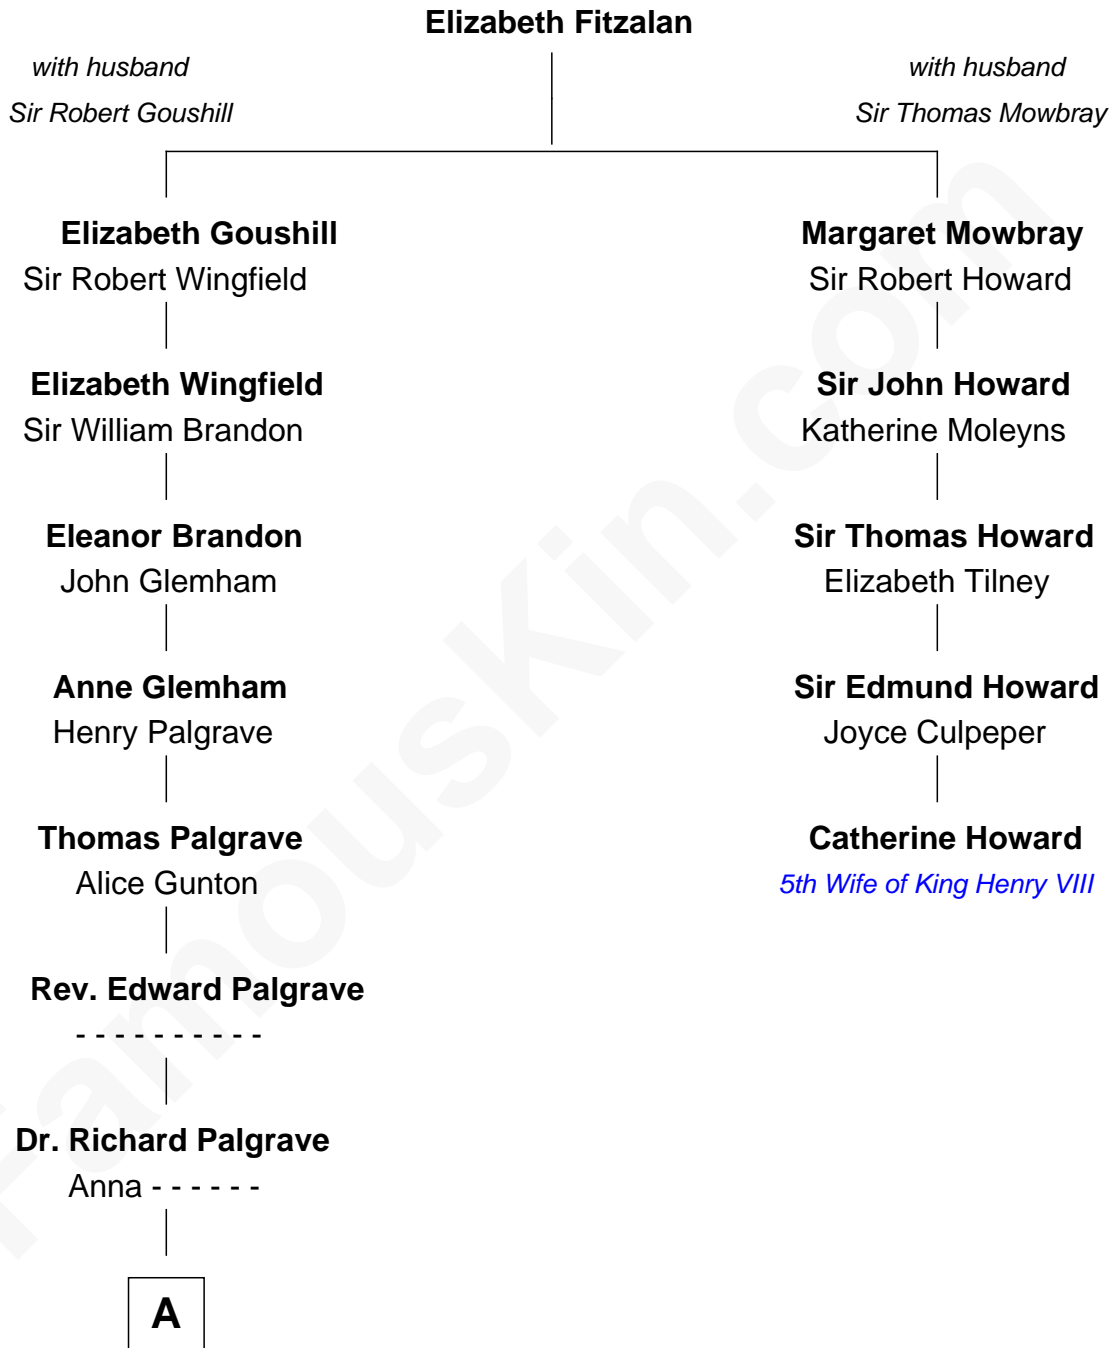

FamousKin.com

Relationship Chart of

Eli Whitney

Inventor of the Cotton Gin

4th cousin 8 times removed of

Catherine Howard

5th Wife of King Henry VIII

A

—
Mary Palgrave
Roger Wellington

—
Benjamin Wellington
Elizabeth Sweetman

—
Elizabeth Wellington
John Fay

—
Benjamin Fay
Martha Miles

—
Elizabeth Fay
Eli Whitney

—
Eli Whitney
Inventor of the Cotton Gin

FamousKin.com