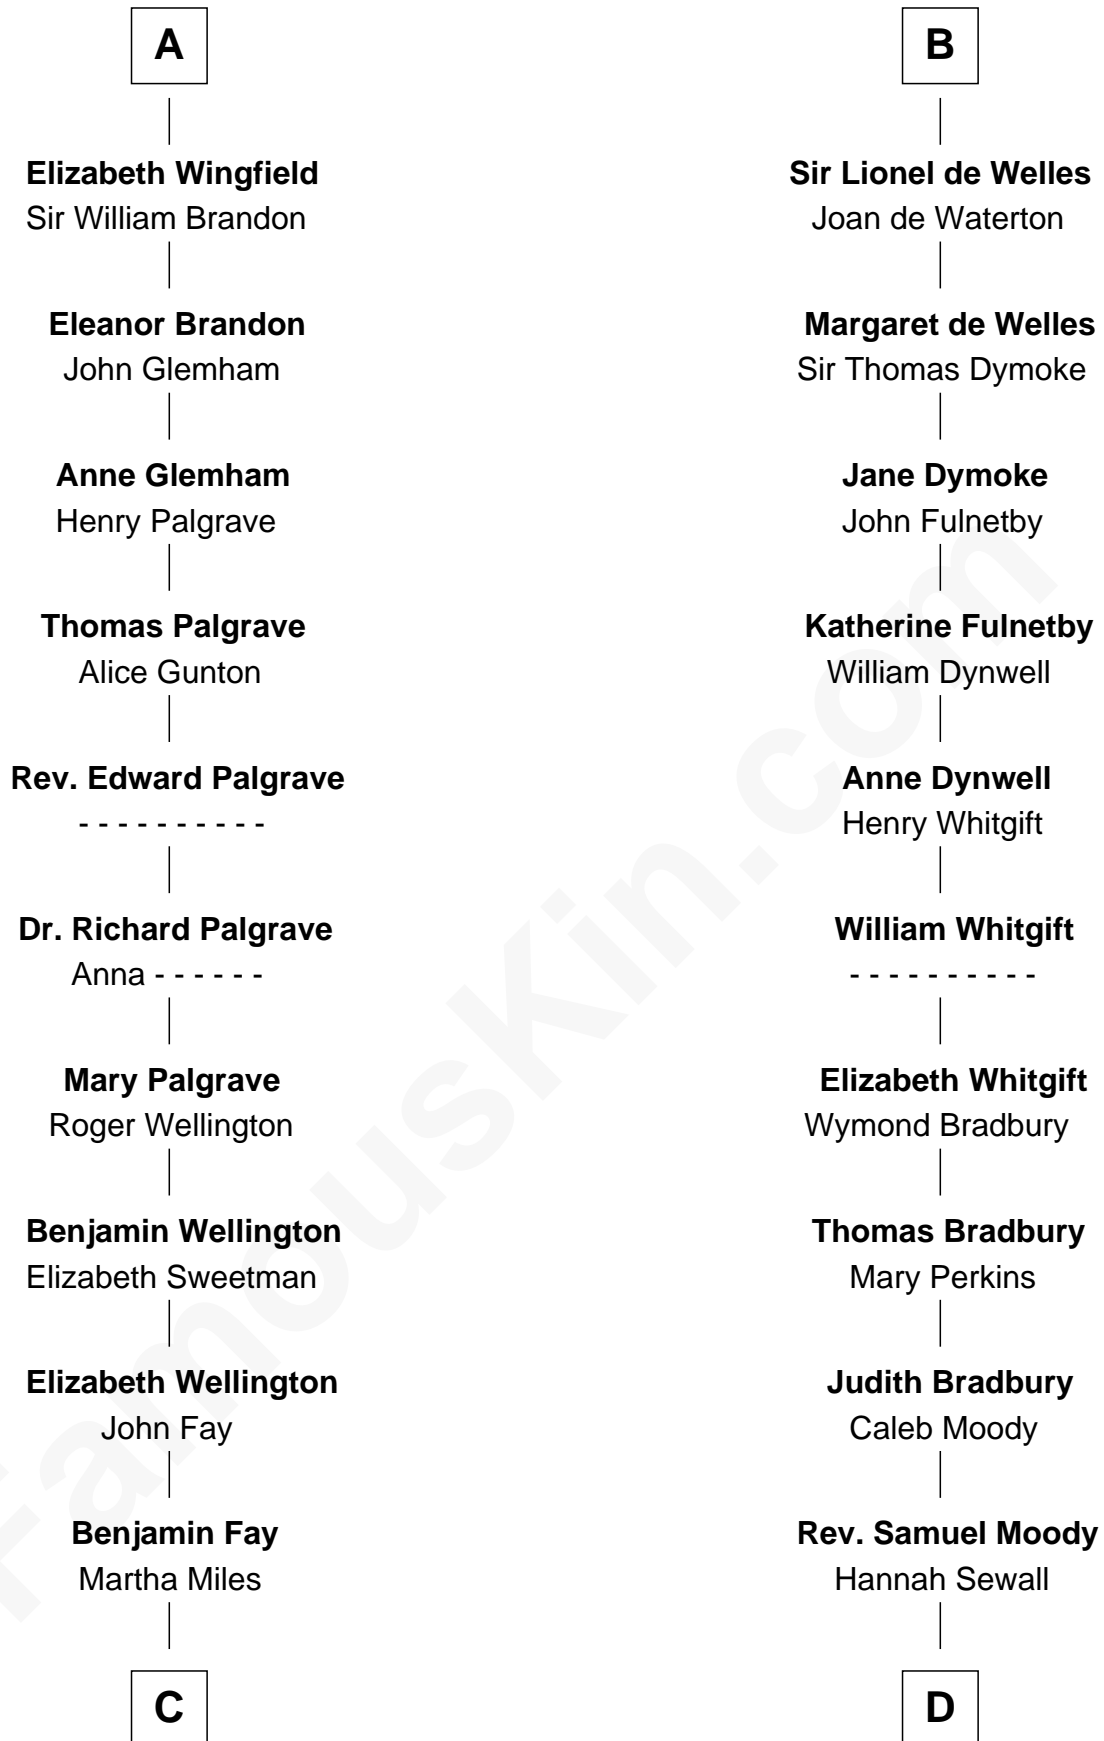

FamousKin.com

Relationship Chart of

Eli Whitney

Inventor of the Cotton Gin

18th cousin 2 times removed of

Ralph Waldo Emerson

American Poet

Sir Humphrey de Bohun

Alice de Bohun

Roger V de Toeni

Ralph VII de Toeni

Mary - - - - -

Alice de Toeni

Guy de Beauchamp

Sir Thomas de Beauchamp

Katherine de Mortimer

Maud de Beauchamp

Sir Roger de Clifford

Katherine de Clifford

Sir Ralph de Greystoke

Maud de Greystoke

Eudo de Welles

B

C

Elizabeth Fay

Eli Whitney

Eli Whitney

Inventor of the Cotton Gin

D

Mary Moody

Rev. Joseph Emerson

Rev. William Emerson