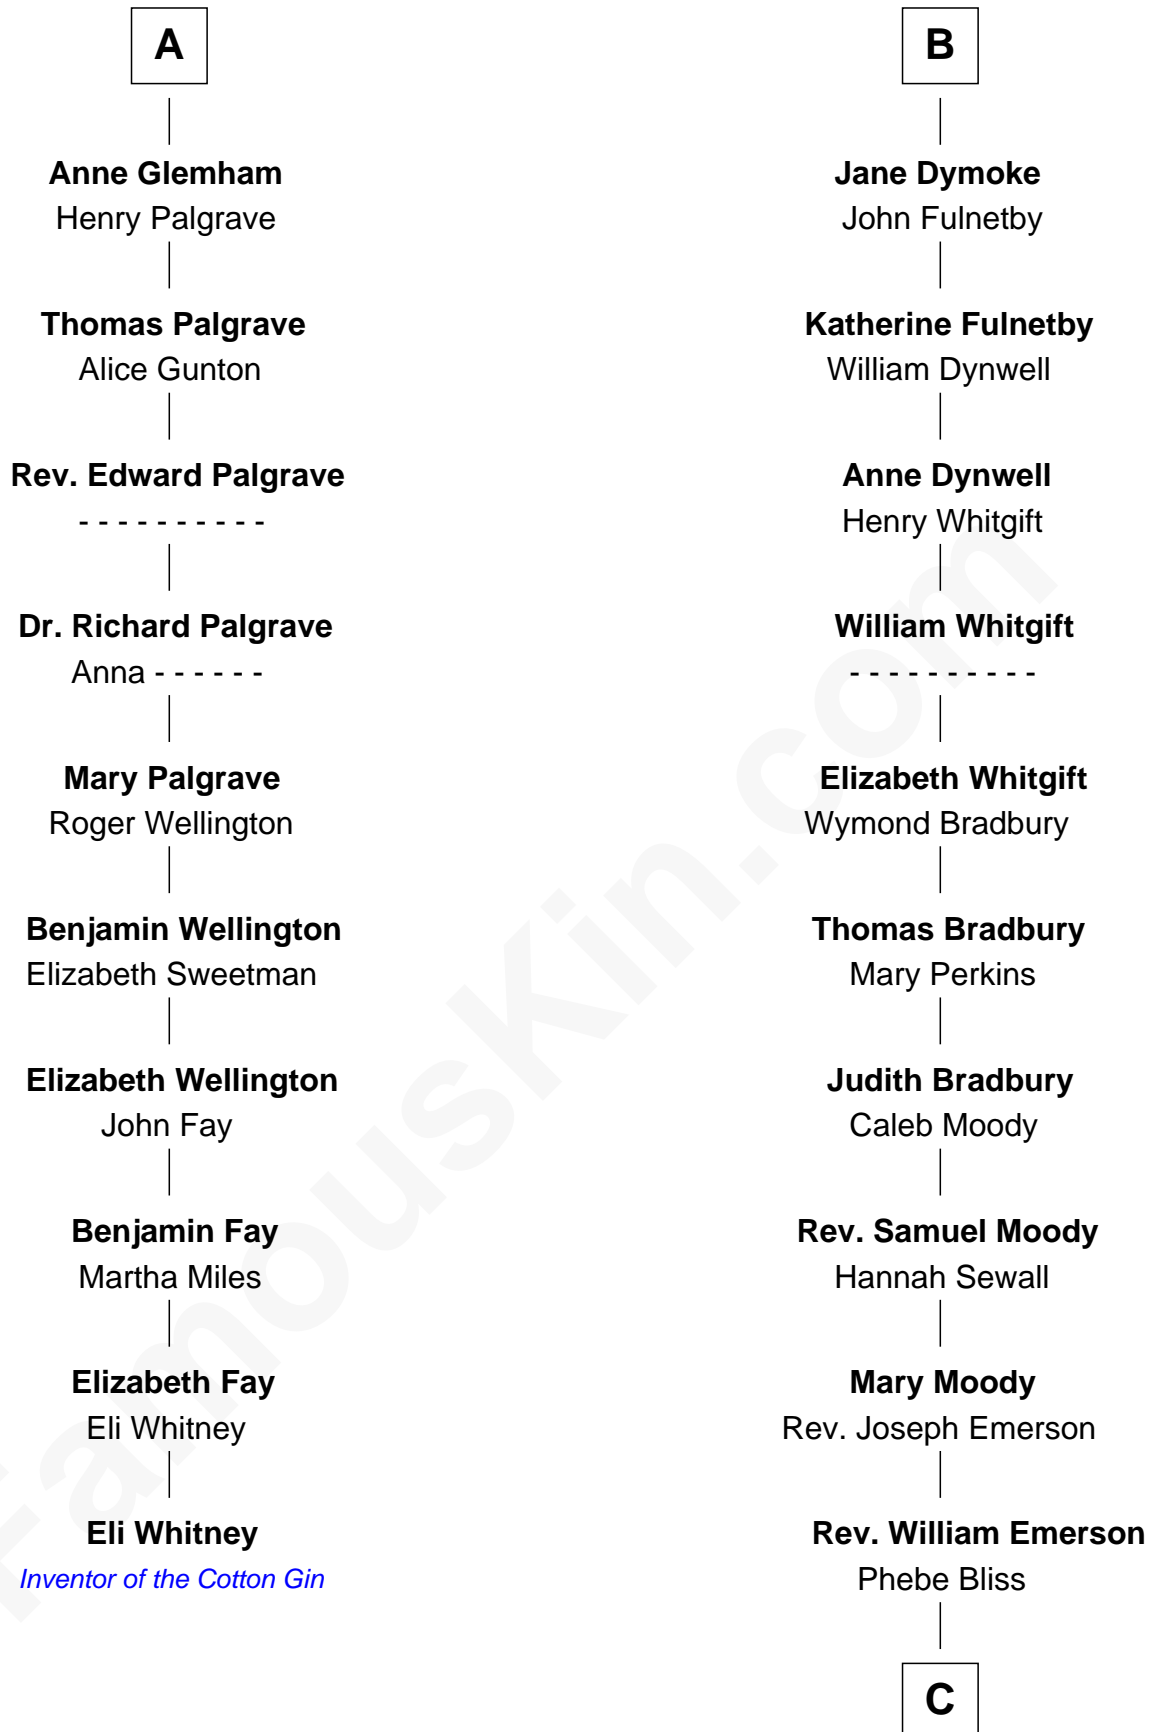

FamousKin.com Relationship Chart of

Eli Whitney

Inventor of the Cotton Gin

16th cousin 2 times removed of

Ralph Waldo Emerson

American Poet

C

Rev. William Emerson