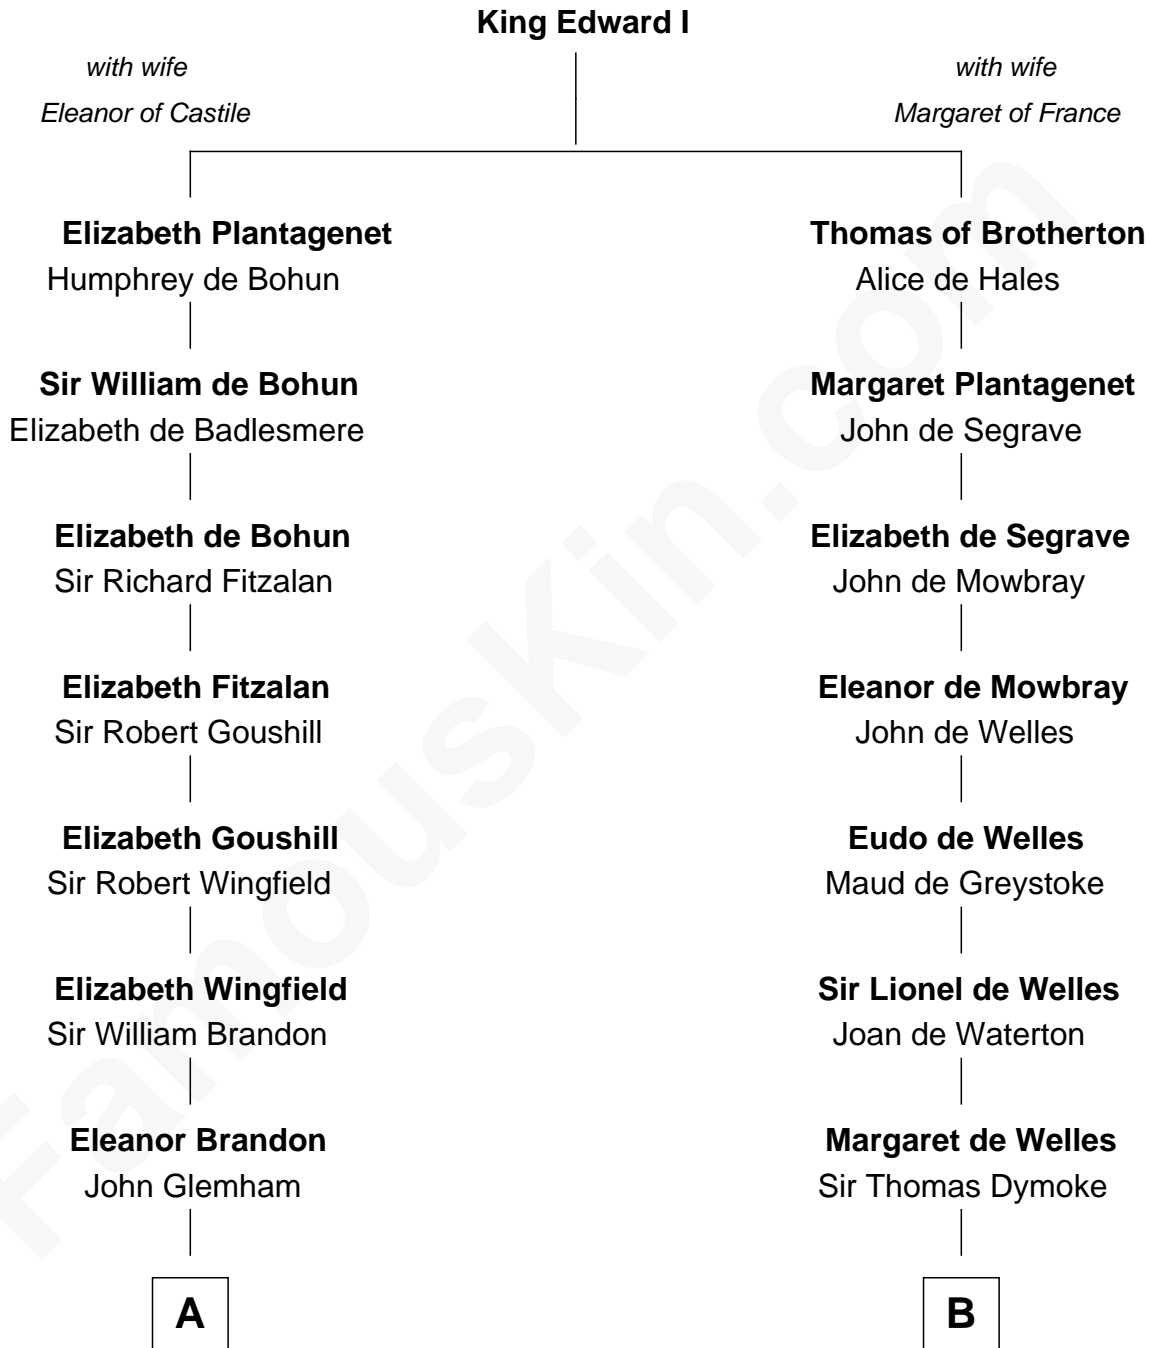

FamousKin.com Relationship Chart of

Eli Whitney

Inventor of the Cotton Gin

16th cousin 2 times removed of

Ralph Waldo Emerson

American Poet

C

Rev. William Emerson

Ruth Haskins

Ralph Waldo Emerson

American Poet

FamousKin.com