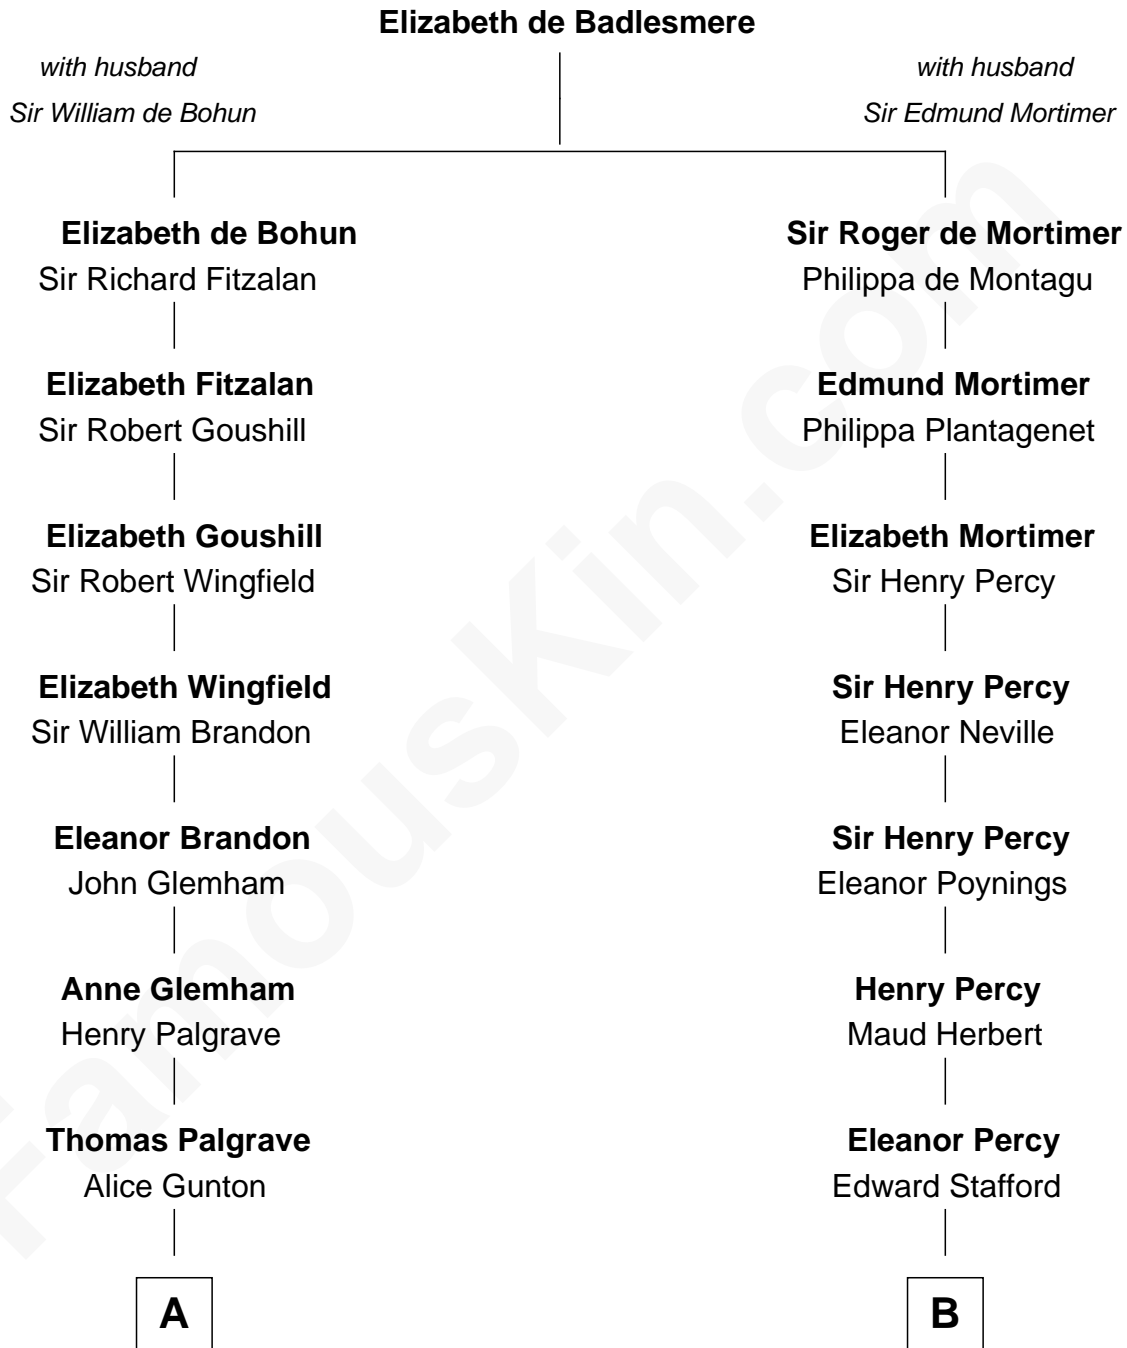

FamousKin.com

Relationship Chart of

Eli Whitney

Inventor of the Cotton Gin

14th cousin 6 times removed of

Admiral Richard Byrd

Polar Explorer

C

Richard Evelyn Byrd

Anne Harrison

Col. William Byrd

Jane Meriwether Rivers

Richard Evelyn Byrd

Eleanor Bolling Flood

Admiral Richard Byrd

Polar Explorer