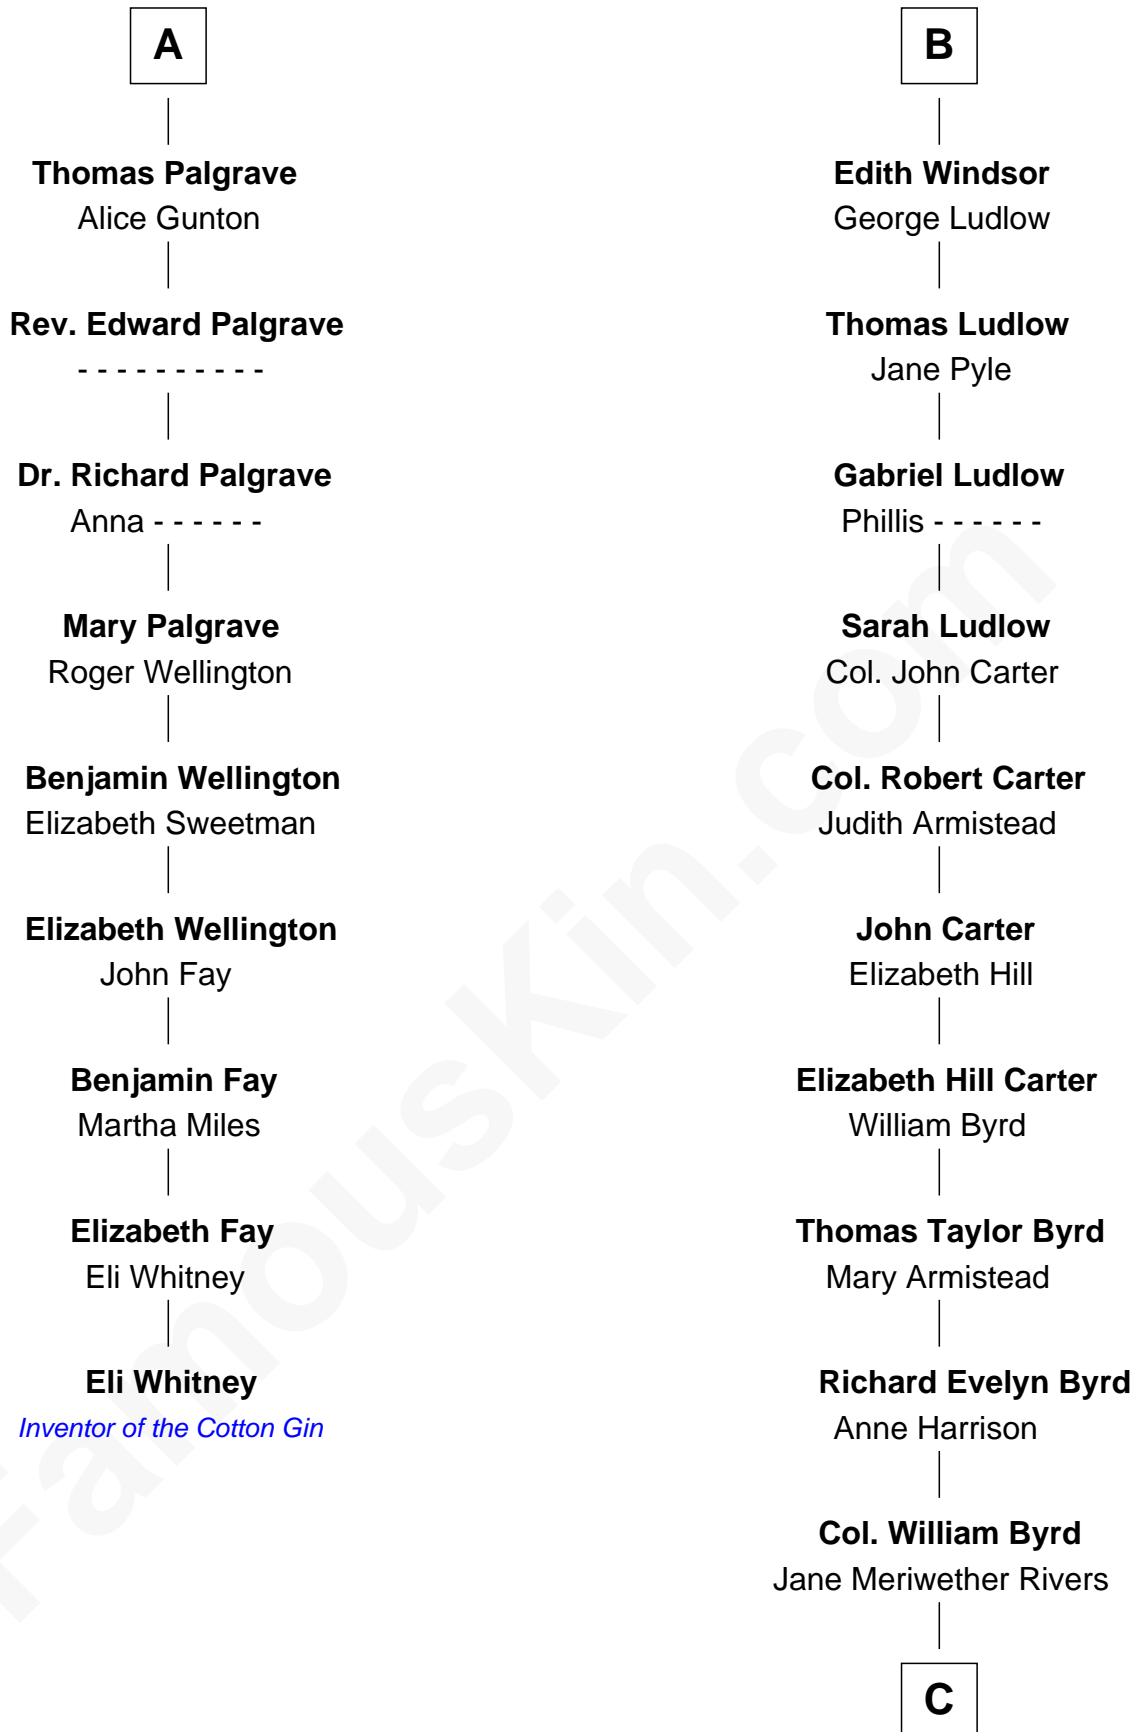

FamousKin.com

Relationship Chart of

Eli Whitney

Inventor of the Cotton Gin

15th cousin 3 times removed of

Admiral Richard Byrd

Polar Explorer

Humphrey de Bohun

Elizabeth Plantagenet

Sir William de Bohun
Elizabeth de Badlesmere

Elizabeth de Bohun
Sir Richard Fitzalan

Elizabeth Fitzalan
Sir Robert Goushill

Elizabeth Goushill
Sir Robert Wingfield

Elizabeth Wingfield
Sir William Brandon

Eleanor Brandon
John Glemham

Anne Glemham
Henry Palgrave

A

Margaret de Bohun
Sir Hugh de Courtnay

Elizabeth de Courtnay
Sir Andrew Luttrell

Sir Hugh Luttrell
Catherine de Beaumont

Elizabeth Luttrell
John Stratton

Elizabeth Stratton
John Andrews

Elizabeth Andrews
Sir Thomas de Windsor

Sir Andrews de Windsor
Elizabeth Blount

B

C

Richard Evelyn Byrd
Eleanor Bolling Flood

Admiral Richard Byrd
Polar Explorer

FamousKin.com