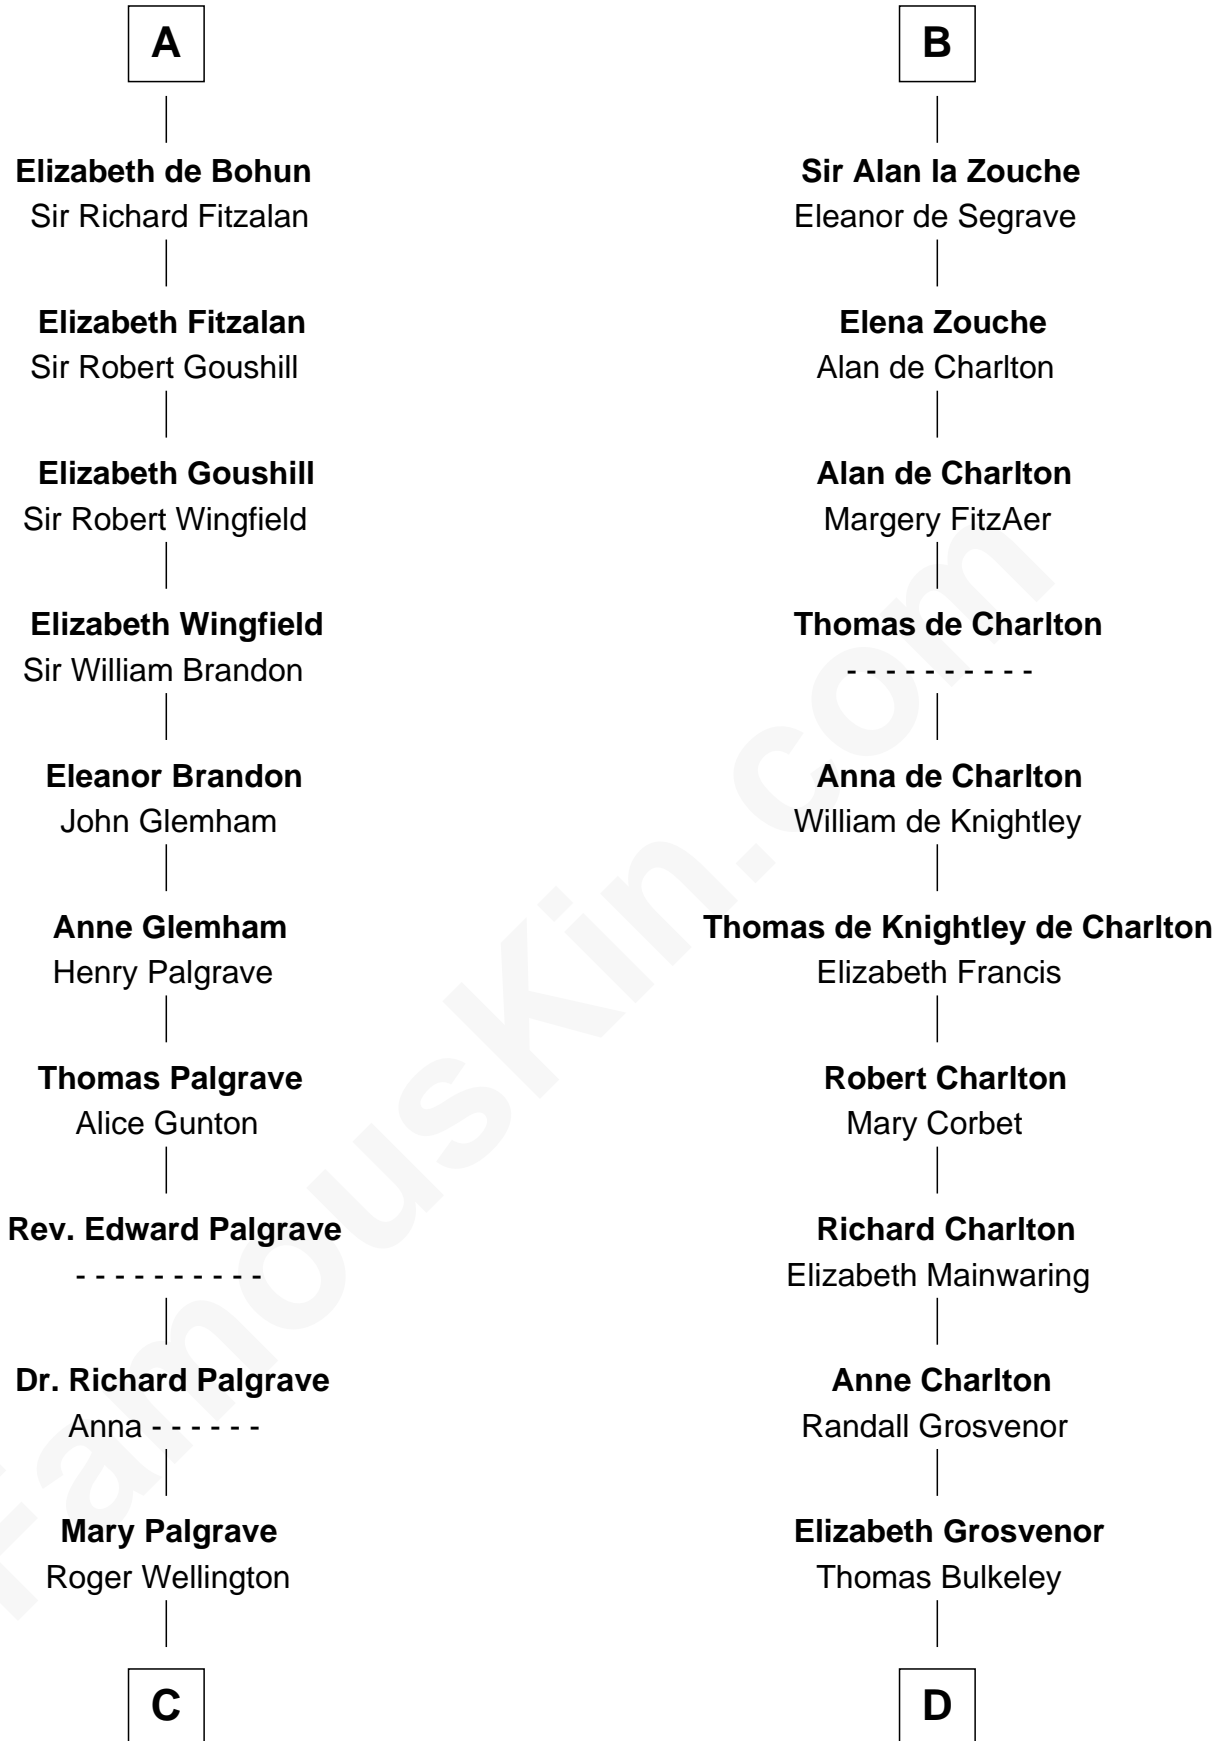

FamousKin.com

Relationship Chart of

Eli Whitney

Inventor of the Cotton Gin

19th cousin 2 times removed of

Rev. John Whittingham

(c1616 - 1639) Great Migration Immigrant 1637

C

Benjamin Wellington

Elizabeth Sweetman

Elizabeth Wellington

John Fay

Benjamin Fay

Martha Miles

Elizabeth Fay

Eli Whitney

Great Migration Immigrant 1637

FamousKin.com