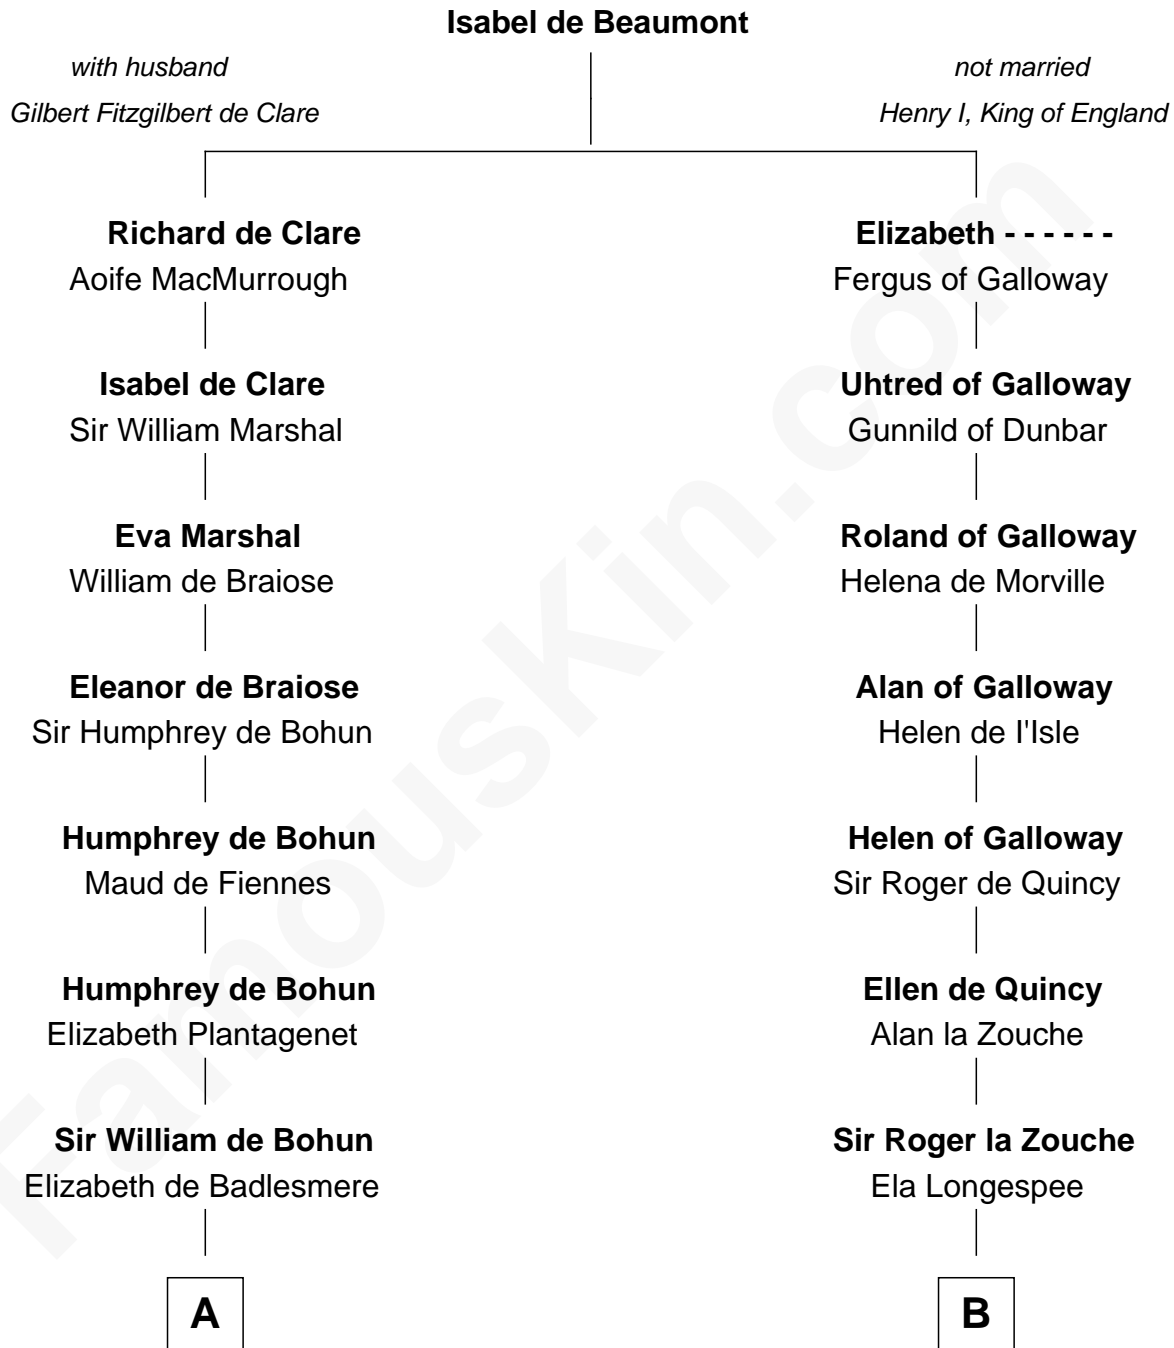

FamousKin.com

Relationship Chart of

Eli Whitney

Inventor of the Cotton Gin

19th cousin 2 times removed of

Rev. John Whittingham

(c1616 - 1639) Great Migration Immigrant 1637

C

Benjamin Wellington

Elizabeth Sweetman

Elizabeth Wellington

John Fay

Benjamin Fay

Martha Miles

Elizabeth Fay

Eli Whitney

Great Migration Immigrant 1637

FamousKin.com