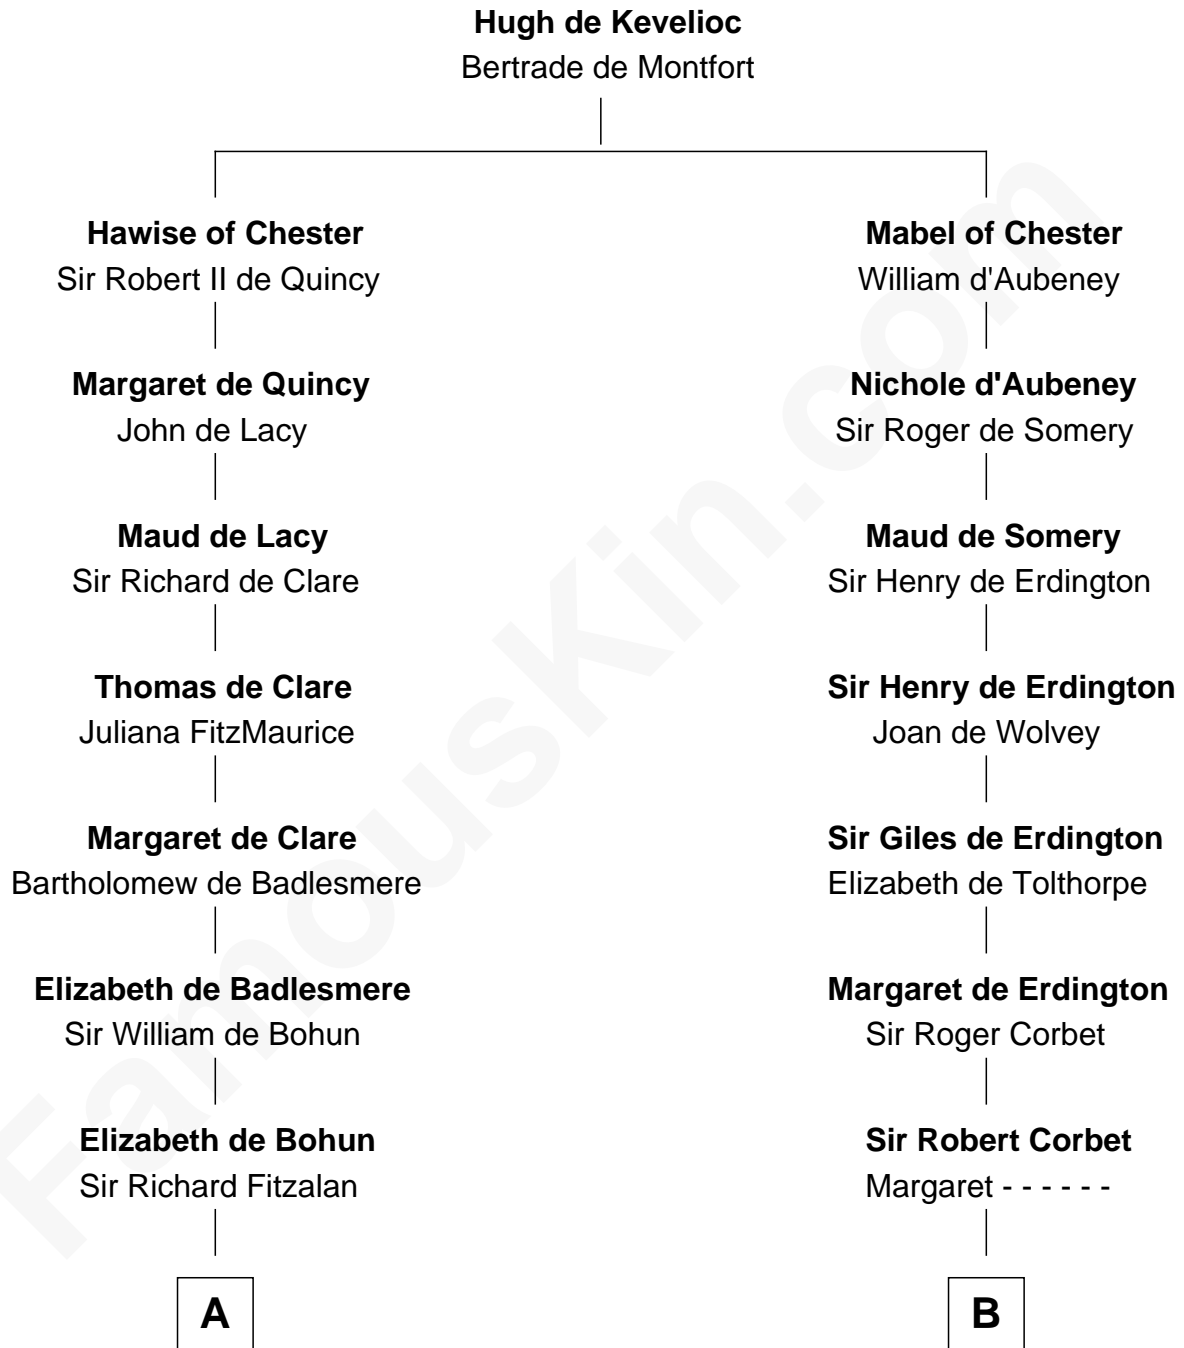

## Relationship Chart of

### Eli Whitney

*Inventor of the Cotton Gin*

13th cousin 7 times removed of

**Rev. John Whittingham**

*(c1616 - 1639) Great Migration Immigrant 1637*

**C**

—  
**Elizabeth Wellington**

John Fay