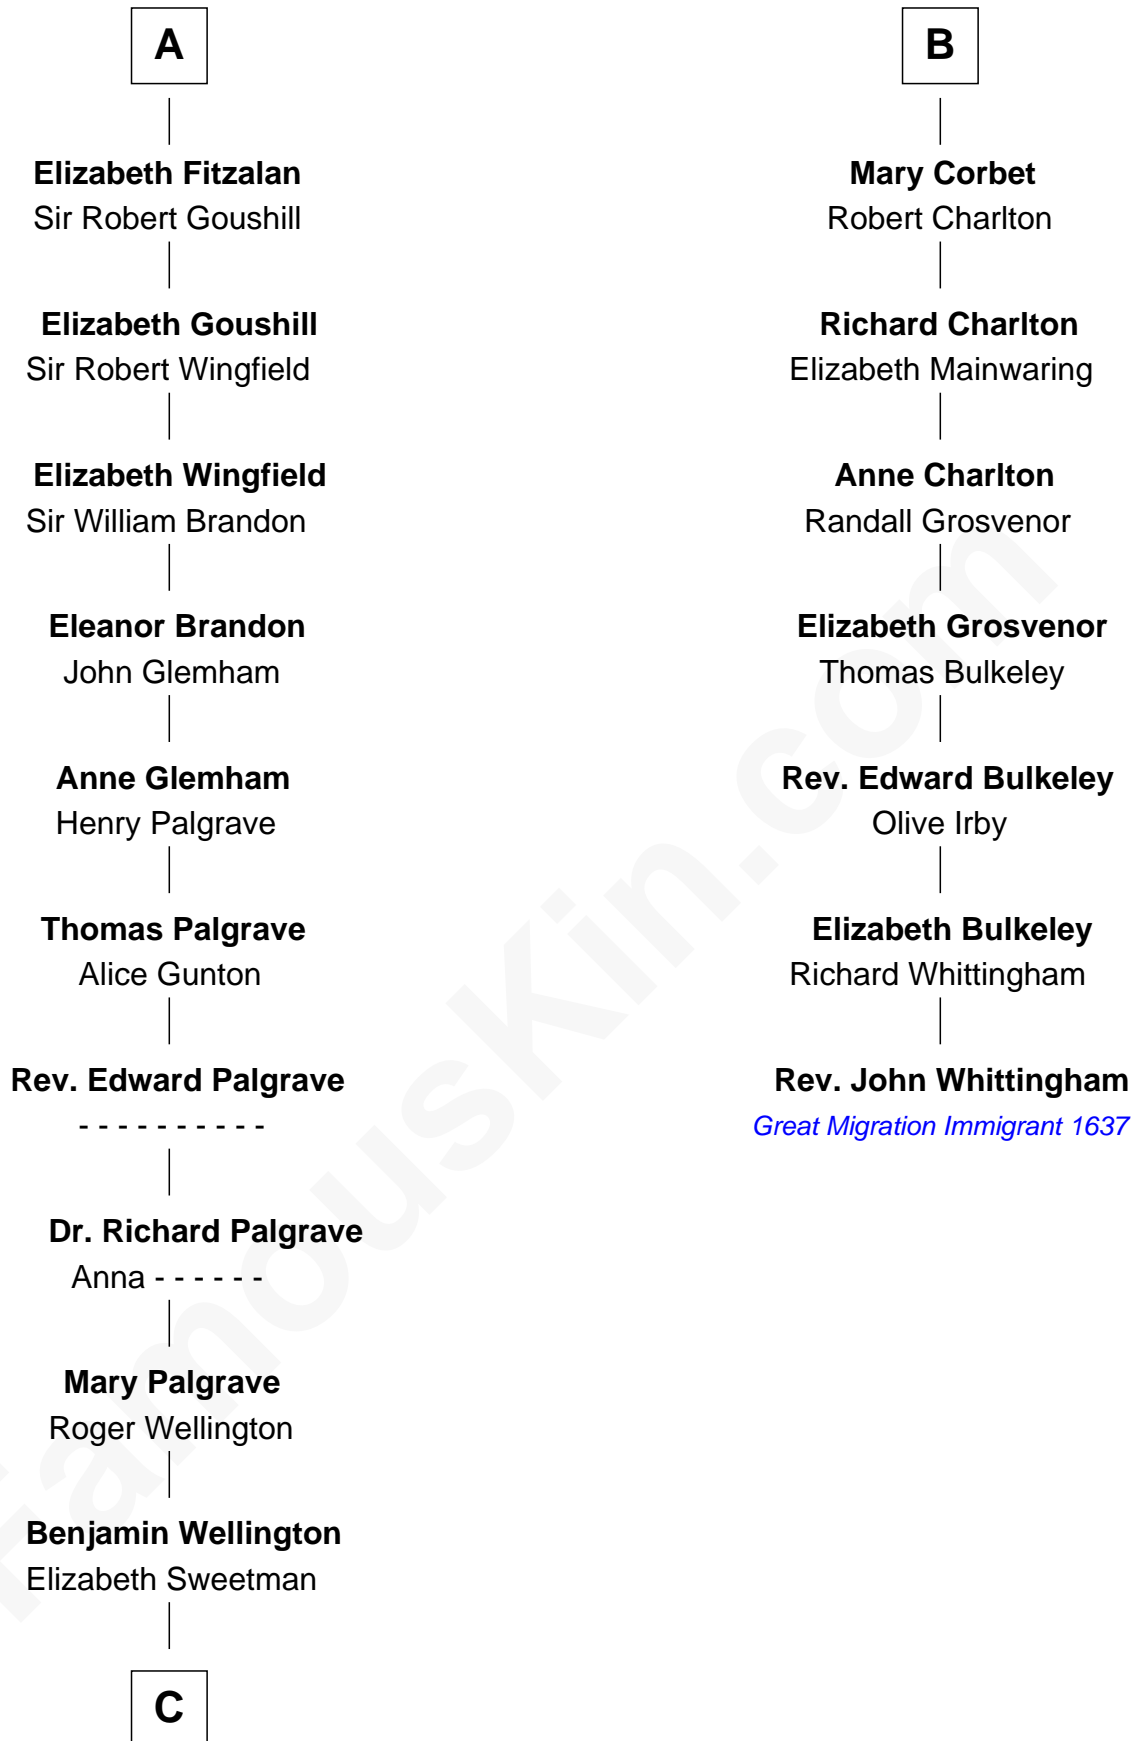

## Relationship Chart of

### Eli Whitney

*Inventor of the Cotton Gin*

13th cousin 7 times removed of

**Rev. John Whittingham**

*(c1616 - 1639) Great Migration Immigrant 1637*

**C**

—  
**Elizabeth Wellington**

John Fay

—  
**Benjamin Fay**

Martha Miles

—  
**Elizabeth Fay**

Eli Whitney

—  
**Eli Whitney**

*Inventor of the Cotton Gin*

FamousKin.com