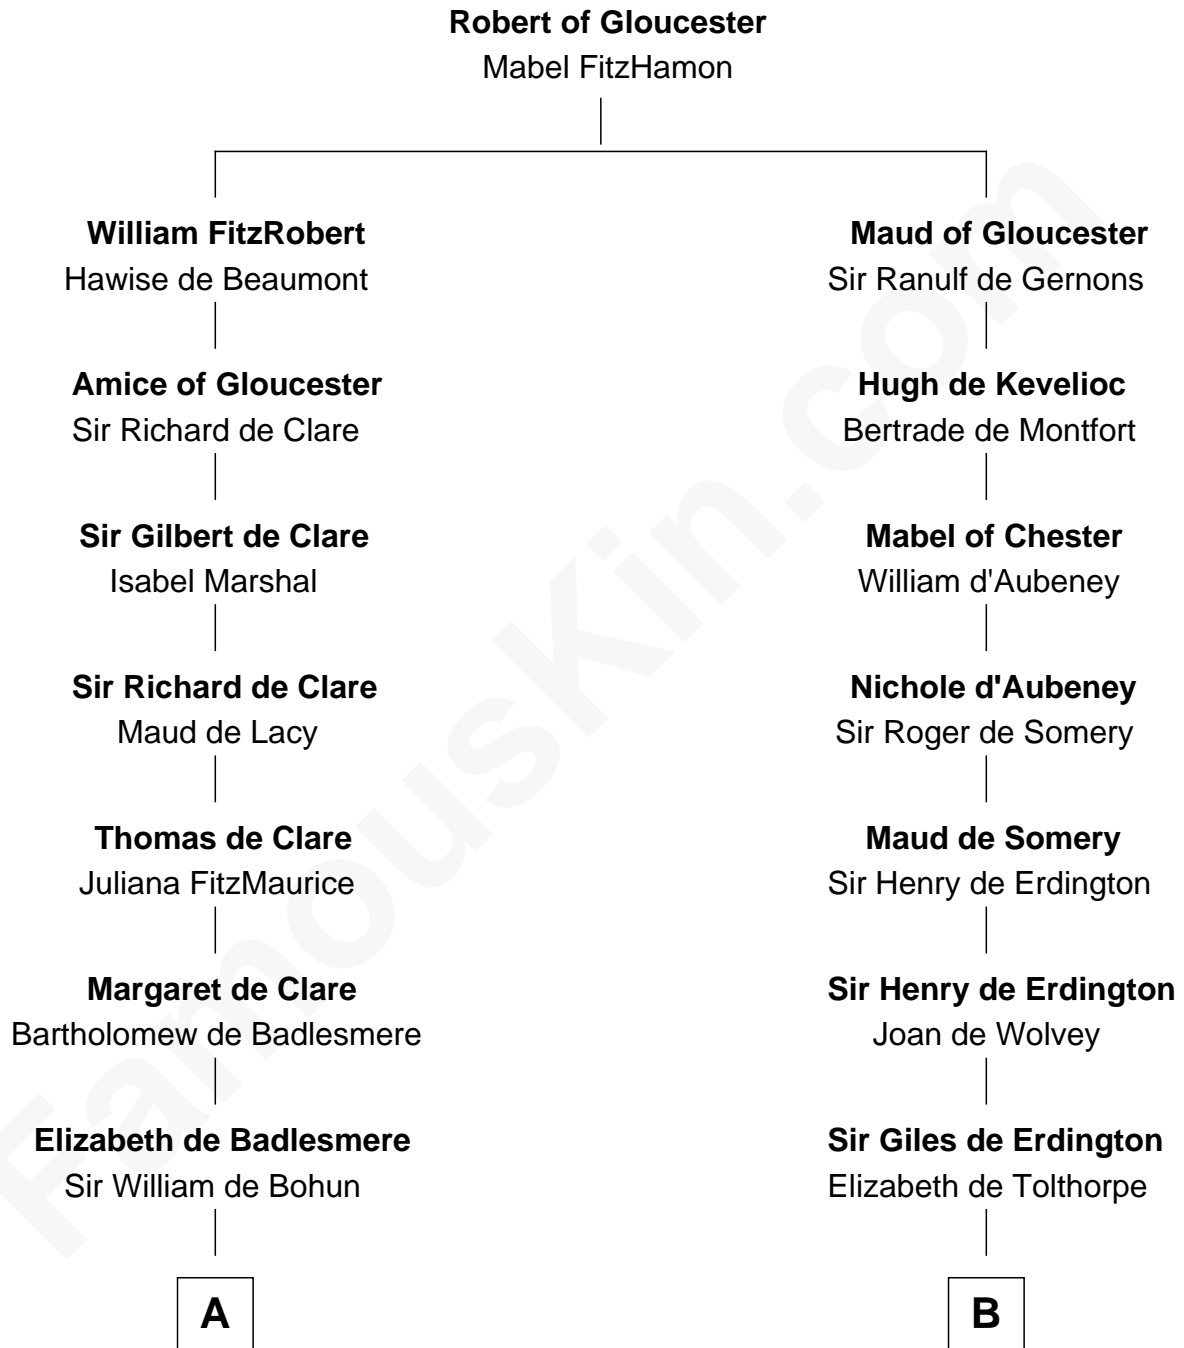

## Relationship Chart of

### Eli Whitney

*Inventor of the Cotton Gin*

15th cousin 6 times removed of

**Rev. John Whittingham**

*(c1616 - 1639) Great Migration Immigrant 1637*

**C**

—  
**Benjamin Wellington**

Elizabeth Sweetman

—  
**Elizabeth Wellington**

John Fay

—  
**Benjamin Fay**

Martha Miles

—  
**Elizabeth Fay**

Eli Whitney

—  
**Eli Whitney**

*Inventor of the Cotton Gin*