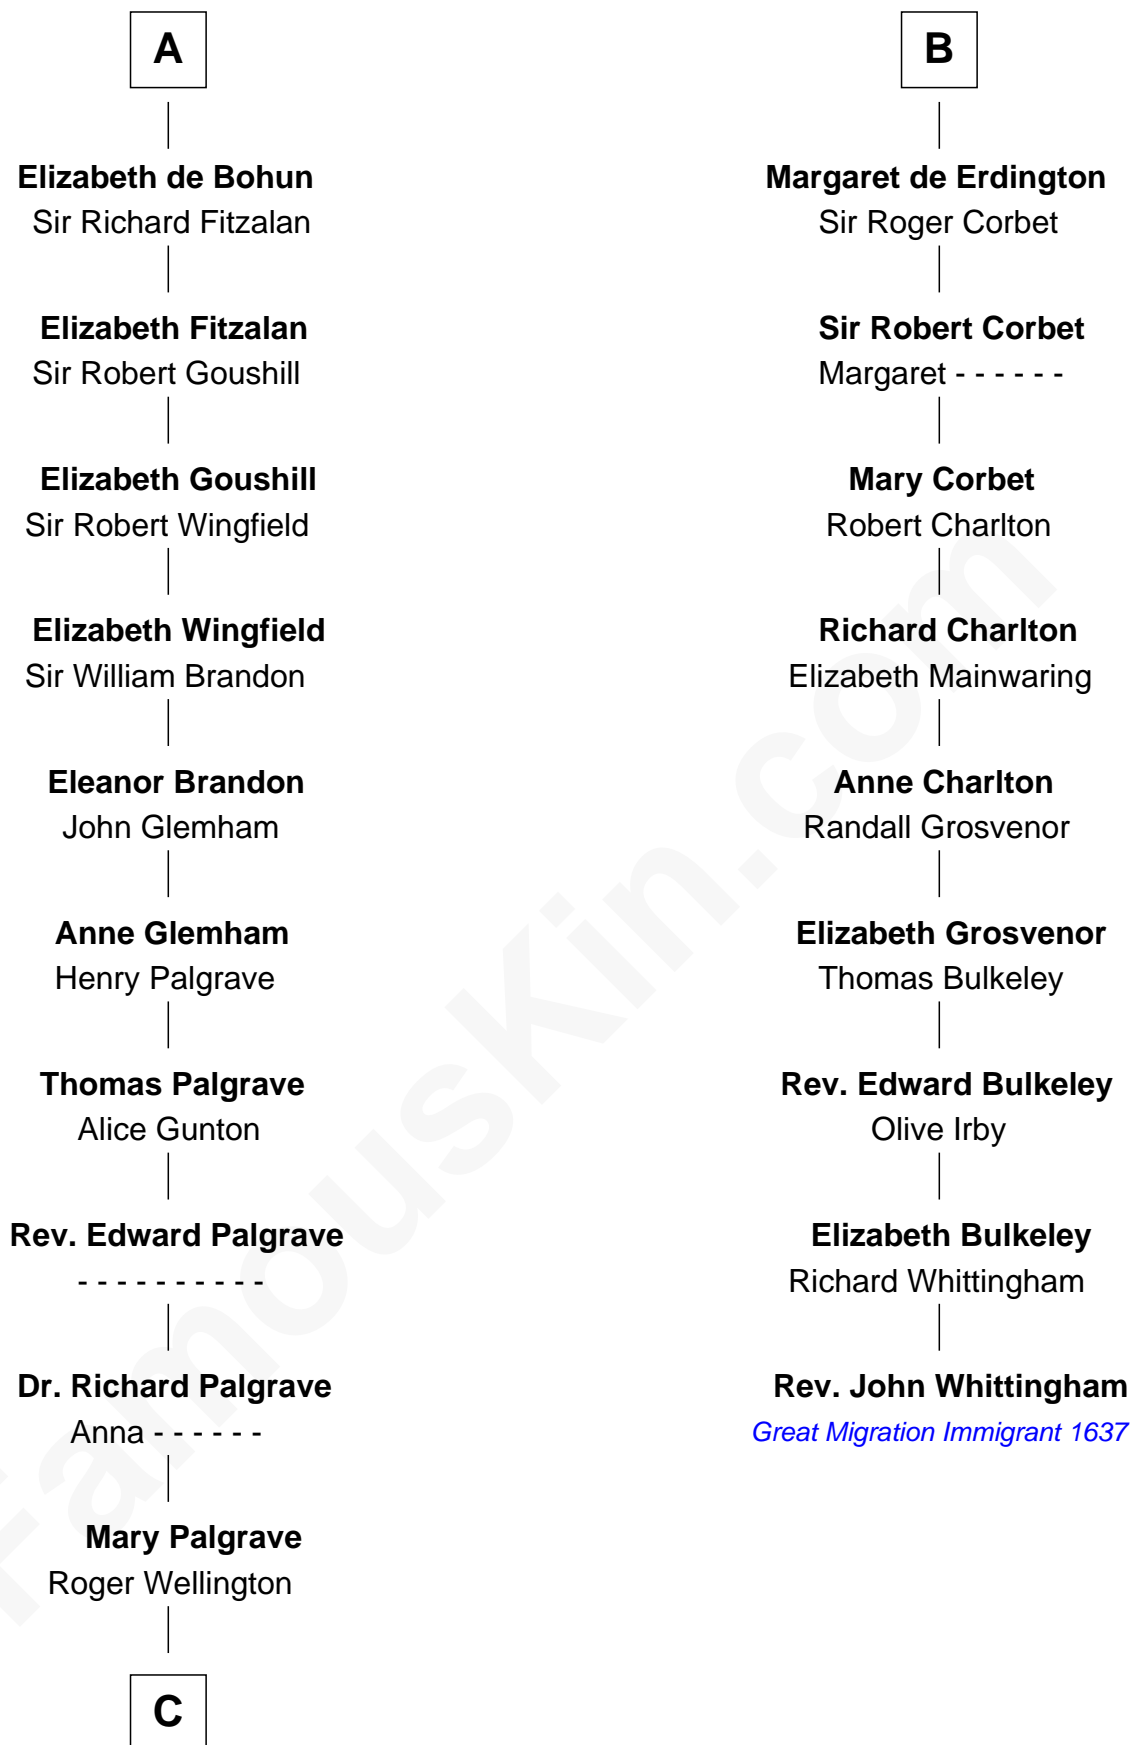

## Relationship Chart of

### Eli Whitney

*Inventor of the Cotton Gin*

15th cousin 6 times removed of

**Rev. John Whittingham**

*(c1616 - 1639) Great Migration Immigrant 1637*

**C**

—  
**Benjamin Wellington**

Elizabeth Sweetman

—  
**Elizabeth Wellington**

John Fay

—  
**Benjamin Fay**

Martha Miles

—  
**Elizabeth Fay**

Eli Whitney

—  
**Eli Whitney**

*Inventor of the Cotton Gin*