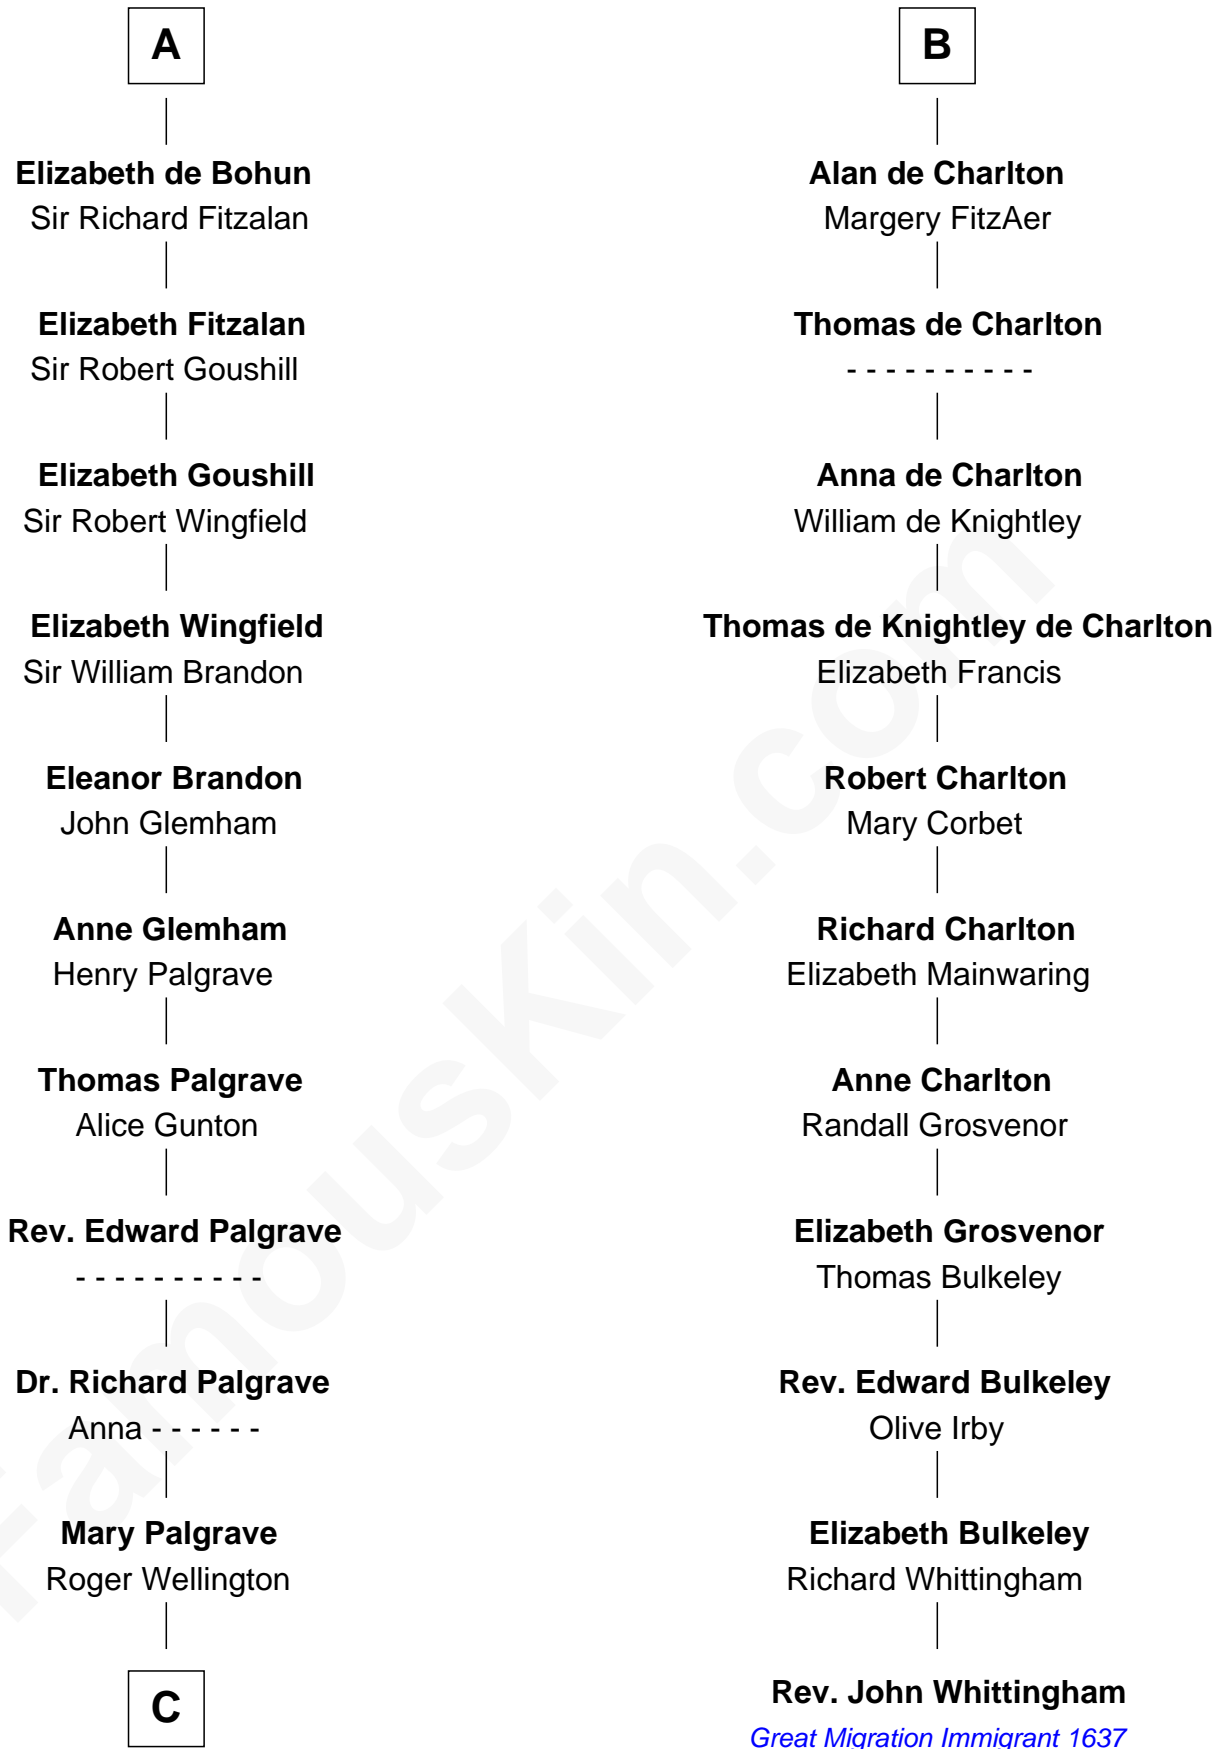

FamousKin.com

Relationship Chart of

Eli Whitney

Inventor of the Cotton Gin

17th cousin 4 times removed of

Rev. John Whittingham

(c1616 - 1639) Great Migration Immigrant 1637

C

Benjamin Wellington

Elizabeth Sweetman

Elizabeth Wellington

John Fay

Benjamin Fay

Martha Miles

Elizabeth Fay

Eli Whitney

Eli Whitney

Inventor of the Cotton Gin

FamousKin.com