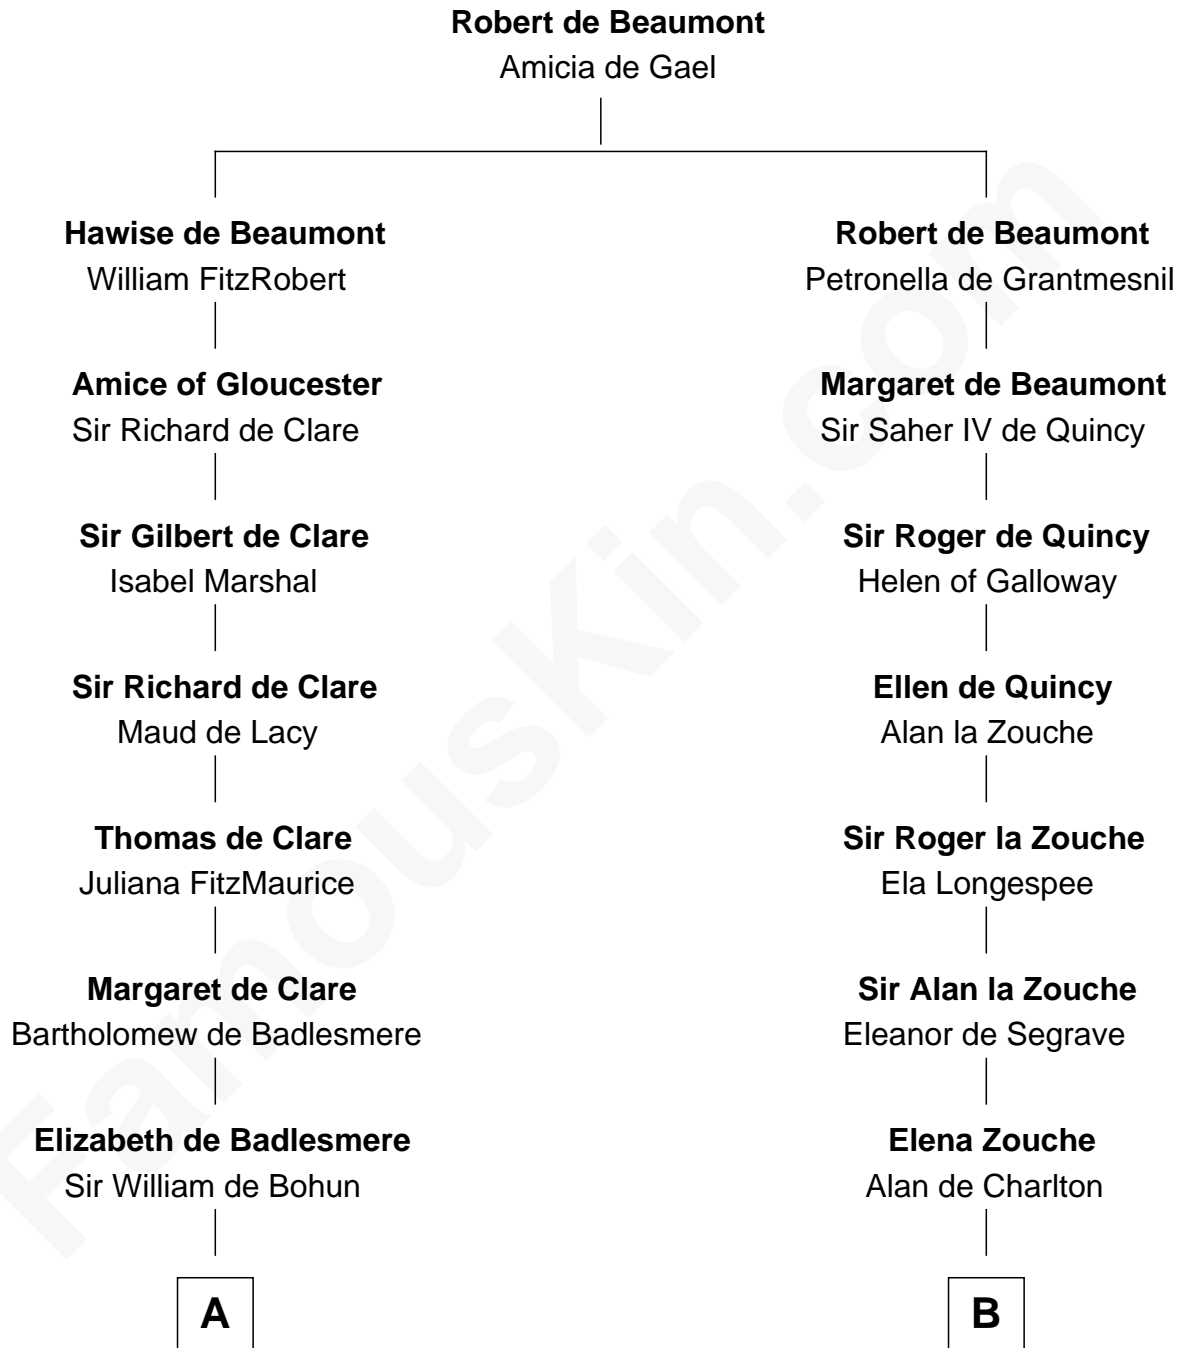

FamousKin.com

Relationship Chart of

Eli Whitney

Inventor of the Cotton Gin

17th cousin 4 times removed of

Rev. John Whittingham

(c1616 - 1639) Great Migration Immigrant 1637

C

Benjamin Wellington

Elizabeth Sweetman

Elizabeth Wellington

John Fay

Benjamin Fay

Martha Miles

Elizabeth Fay

Eli Whitney

Eli Whitney

Inventor of the Cotton Gin

FamousKin.com