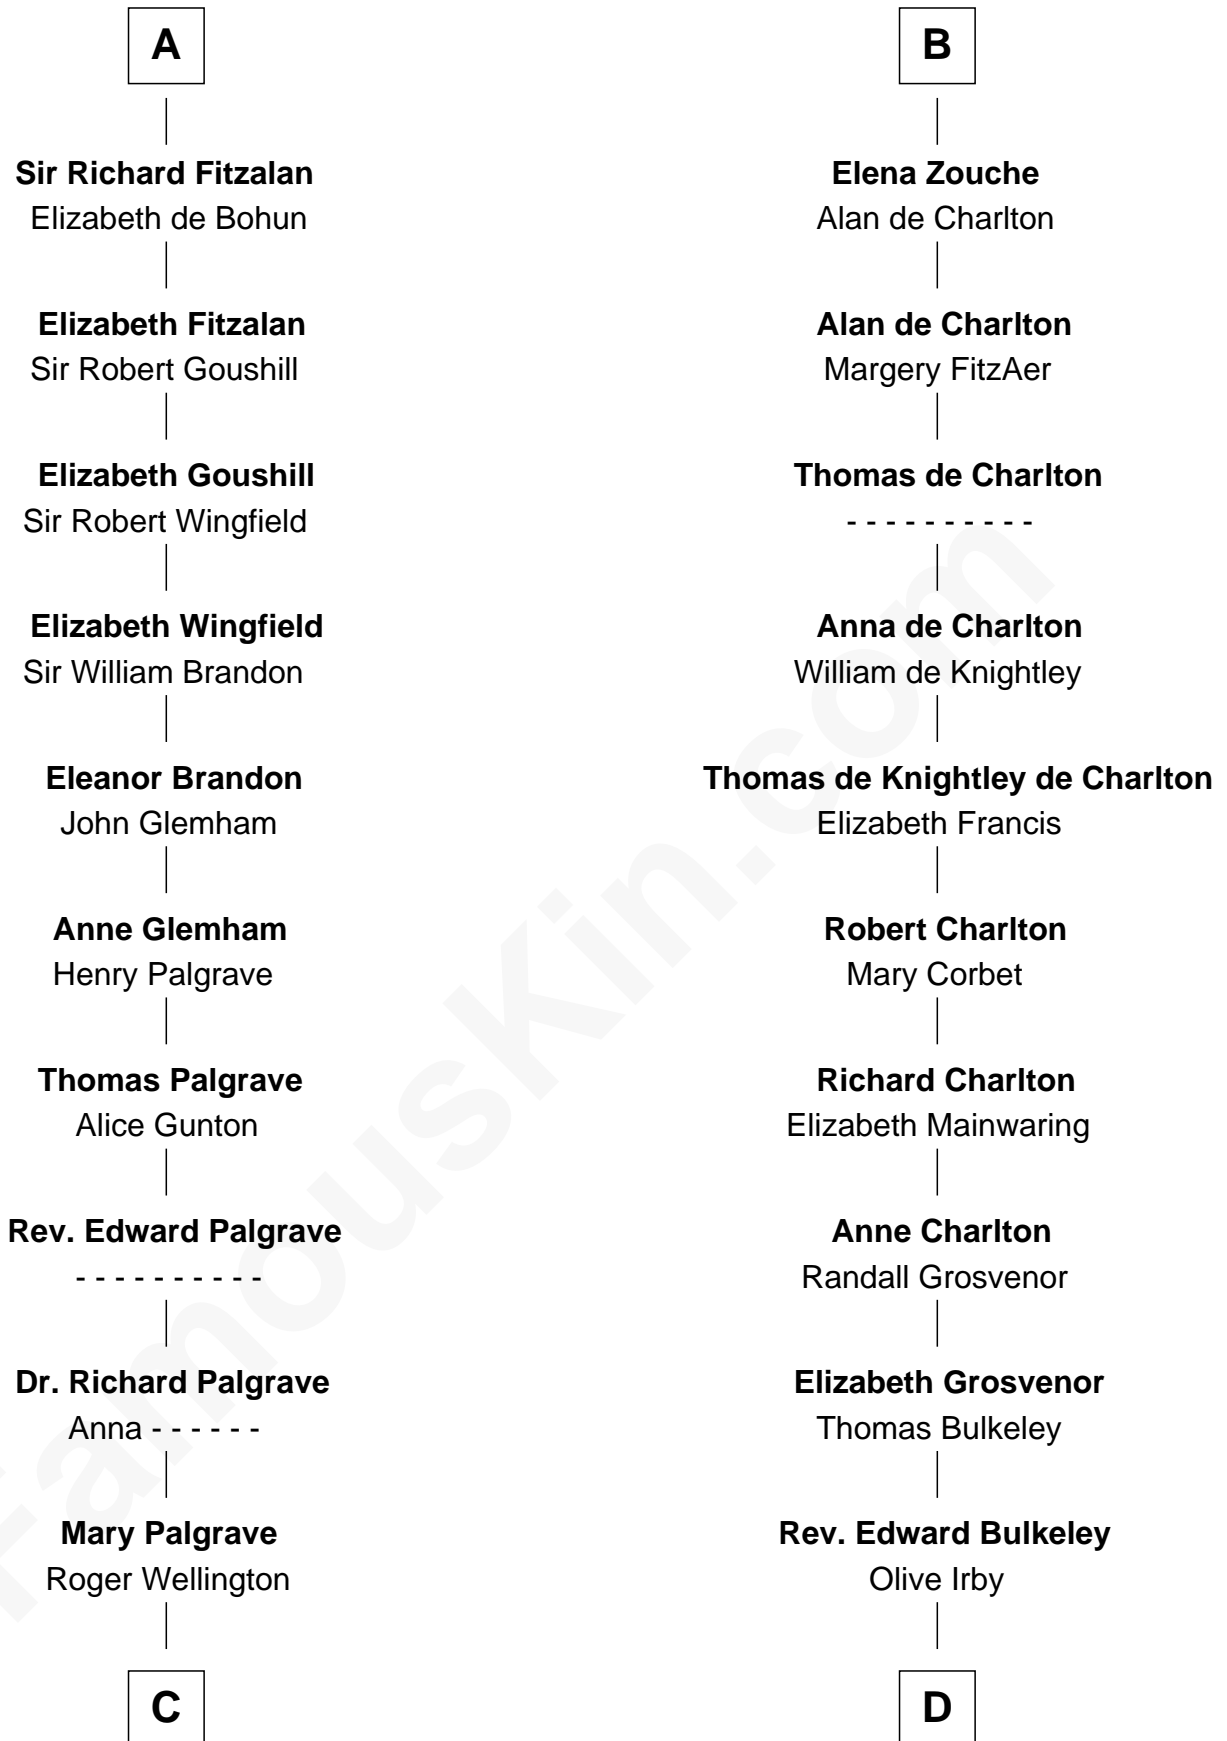

FamousKin.com

Relationship Chart of

Eli Whitney

Inventor of the Cotton Gin

18th cousin 3 times removed of

Rev. John Whittingham

(c1616 - 1639) Great Migration Immigrant 1637

Gundred de Warenne

with husband
Roger de Newburgh

with husband
William I de Lancaster

Waleran de Newburgh

Alice de Harcourt

Alice de Newburgh

William Mauduit

Isabel Mauduit

Sir William de Beauchamp

Sir Roger de Quincy

Ellen de Quincy

Alan la Zouche

Sir Roger la Zouche

Ela Longespee

Sir Alan la Zouche

Eleanor de Segrave

B

C

Benjamin Wellington
Elizabeth Sweetman

Elizabeth Wellington
John Fay

Benjamin Fay
Martha Miles

Elizabeth Fay
Eli Whitney

Eli Whitney
Inventor of the Cotton Gin

D

Elizabeth Bulkeley
Richard Whittingham