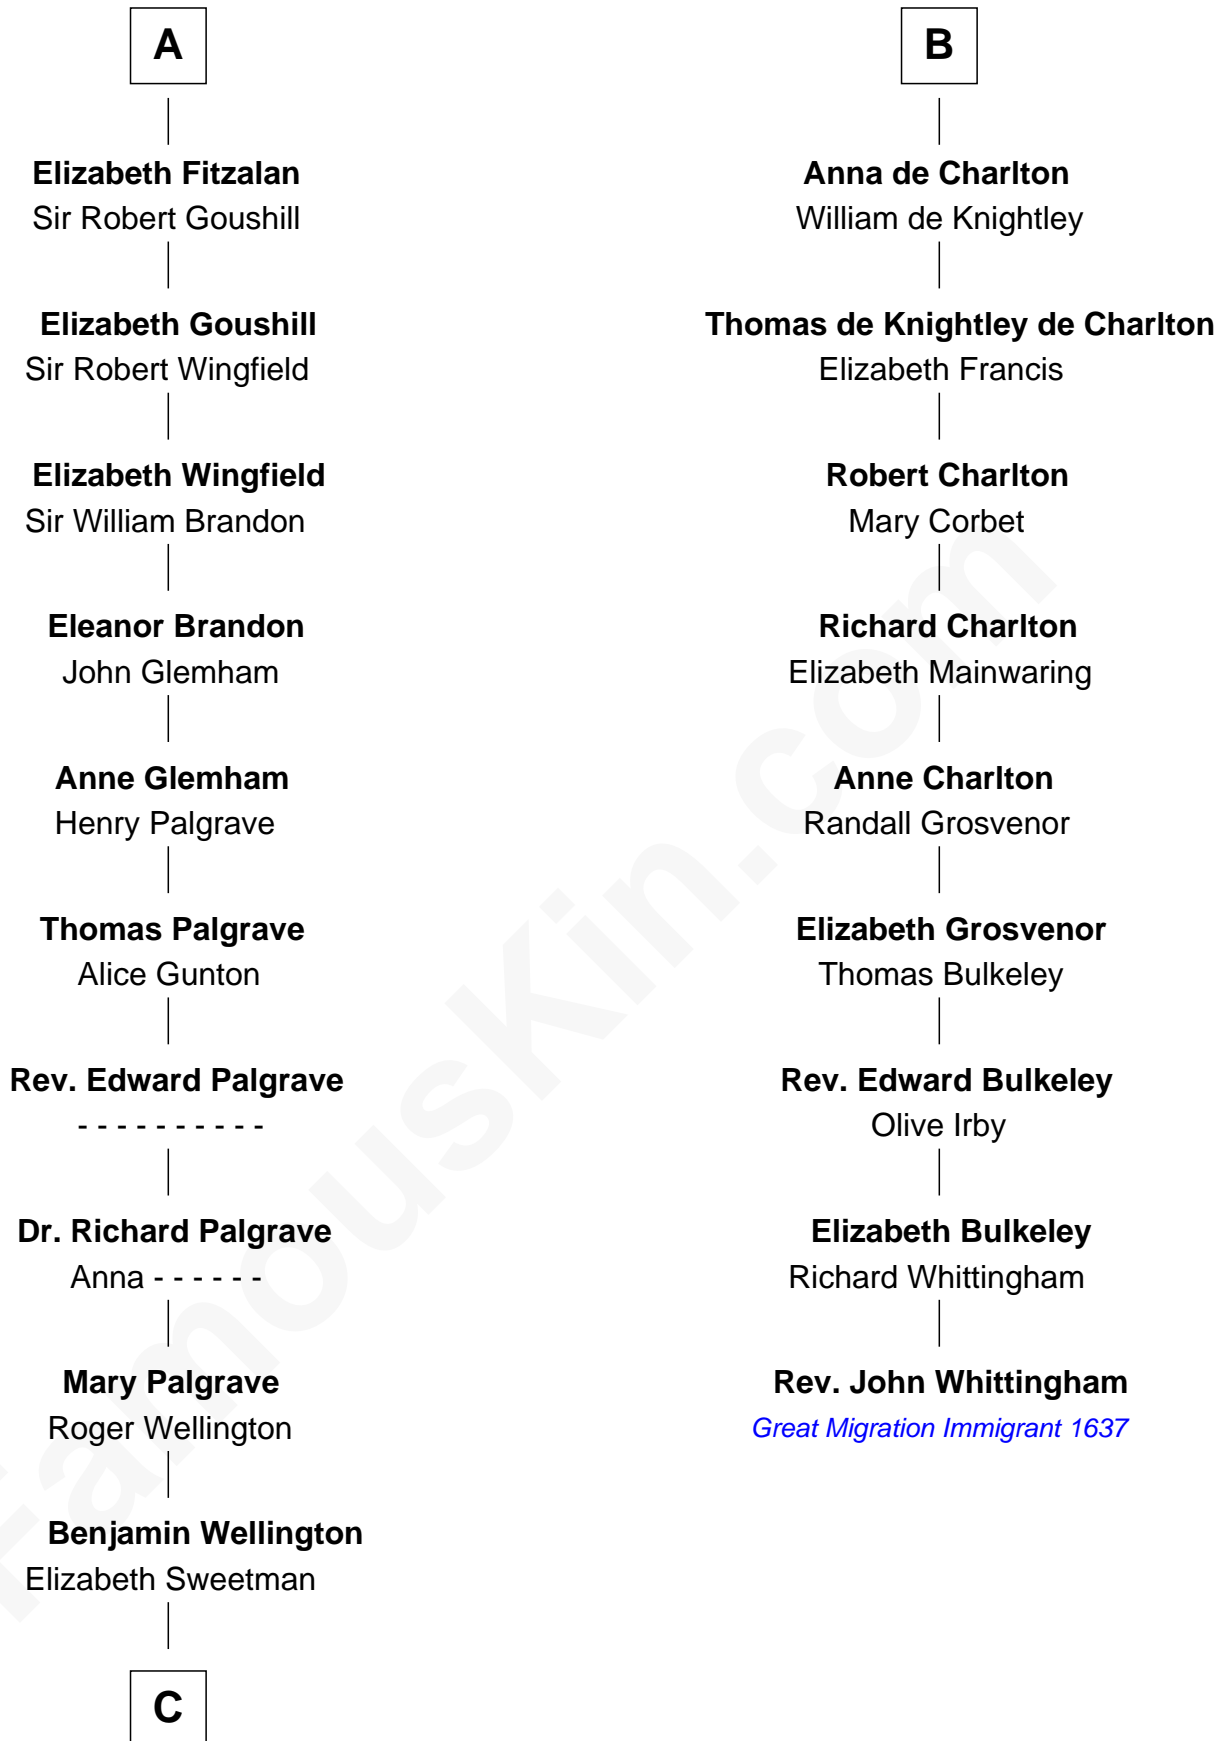

FamousKin.com

Relationship Chart of

Eli Whitney

Inventor of the Cotton Gin

15th cousin 5 times removed of

Rev. John Whittingham

(c1616 - 1639) Great Migration Immigrant 1637

C

—
Elizabeth Wellington

John Fay

—
Benjamin Fay

Martha Miles

—
Elizabeth Fay

Eli Whitney

—
Eli Whitney

Inventor of the Cotton Gin