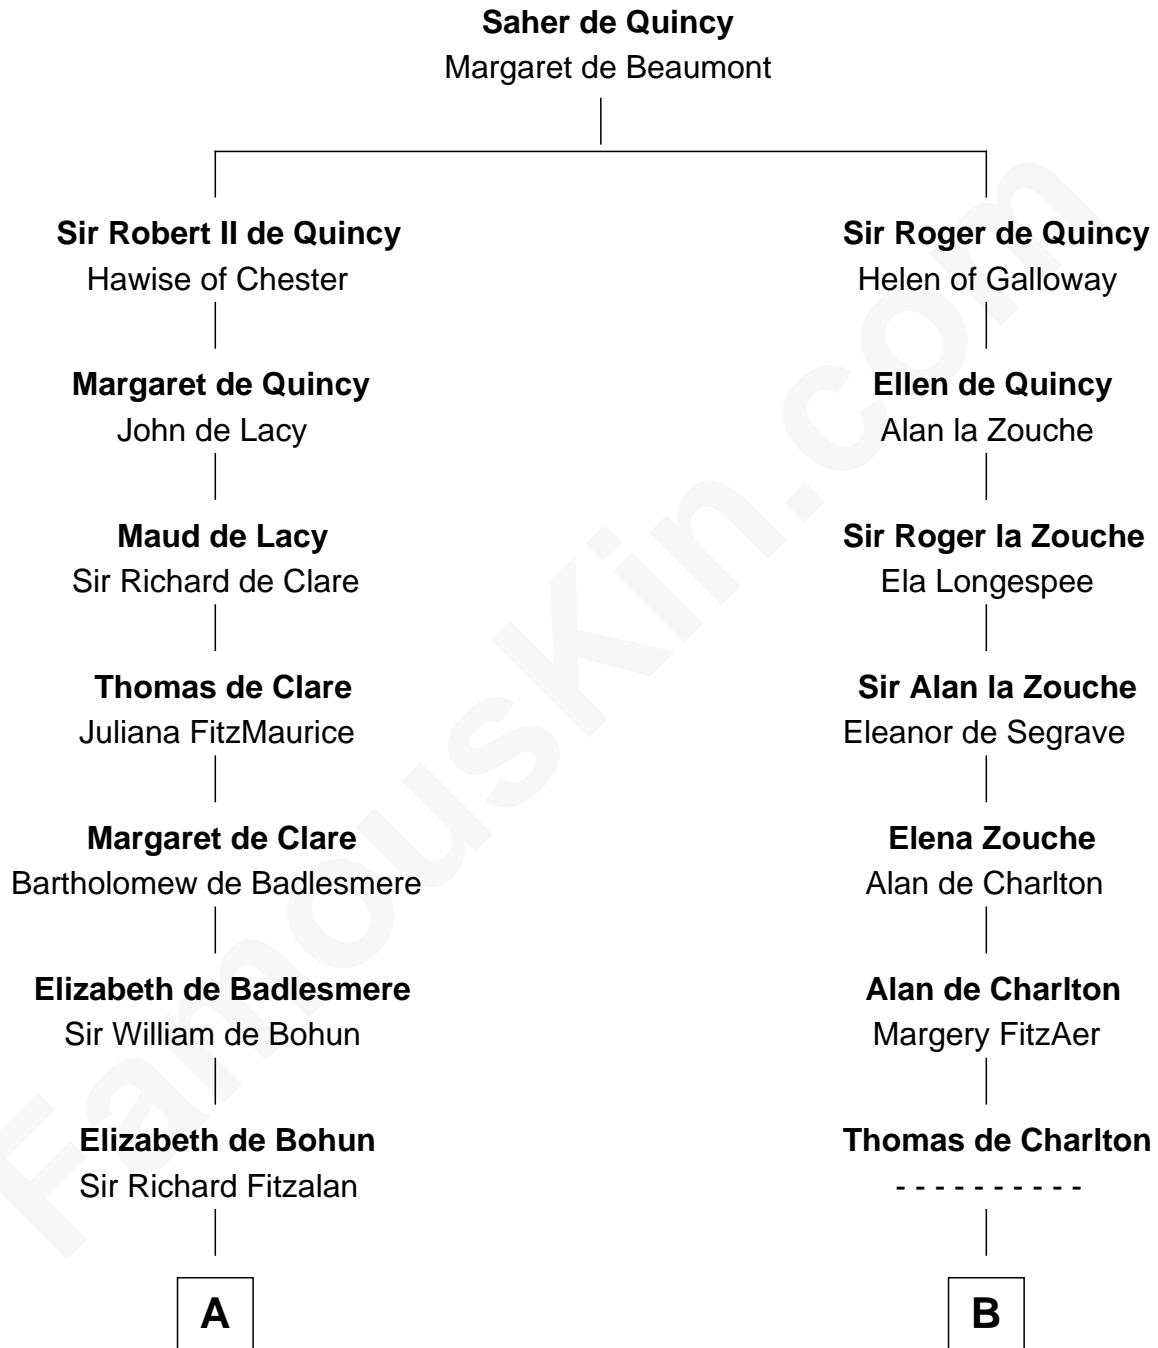

FamousKin.com

Relationship Chart of

Eli Whitney

Inventor of the Cotton Gin

15th cousin 5 times removed of

Rev. John Whittingham

(c1616 - 1639) Great Migration Immigrant 1637

C

—
Elizabeth Wellington

John Fay

—
Benjamin Fay

Martha Miles

—
Elizabeth Fay

Eli Whitney

—
Eli Whitney

Inventor of the Cotton Gin