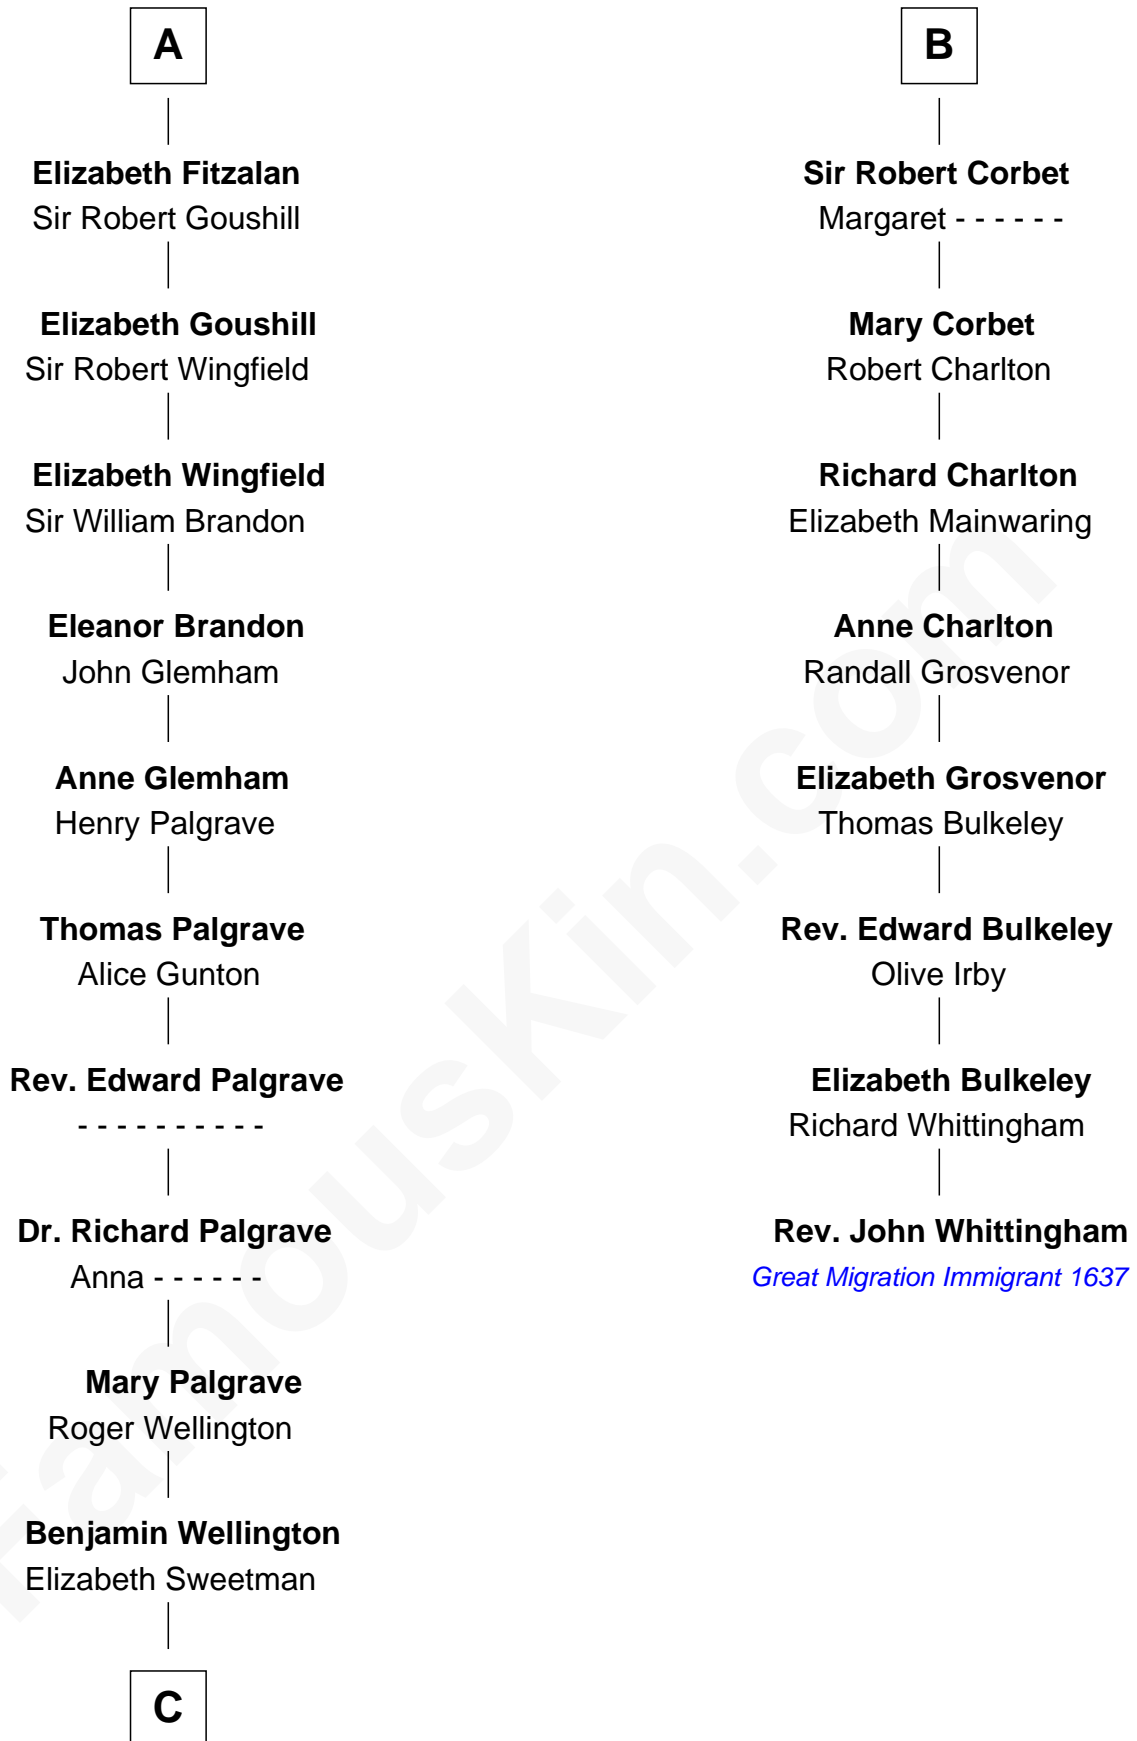

## Relationship Chart of

### Eli Whitney

*Inventor of the Cotton Gin*

14th cousin 6 times removed of

### Rev. John Whittingham

*(c1616 - 1639) Great Migration Immigrant 1637*

FamousKin.com