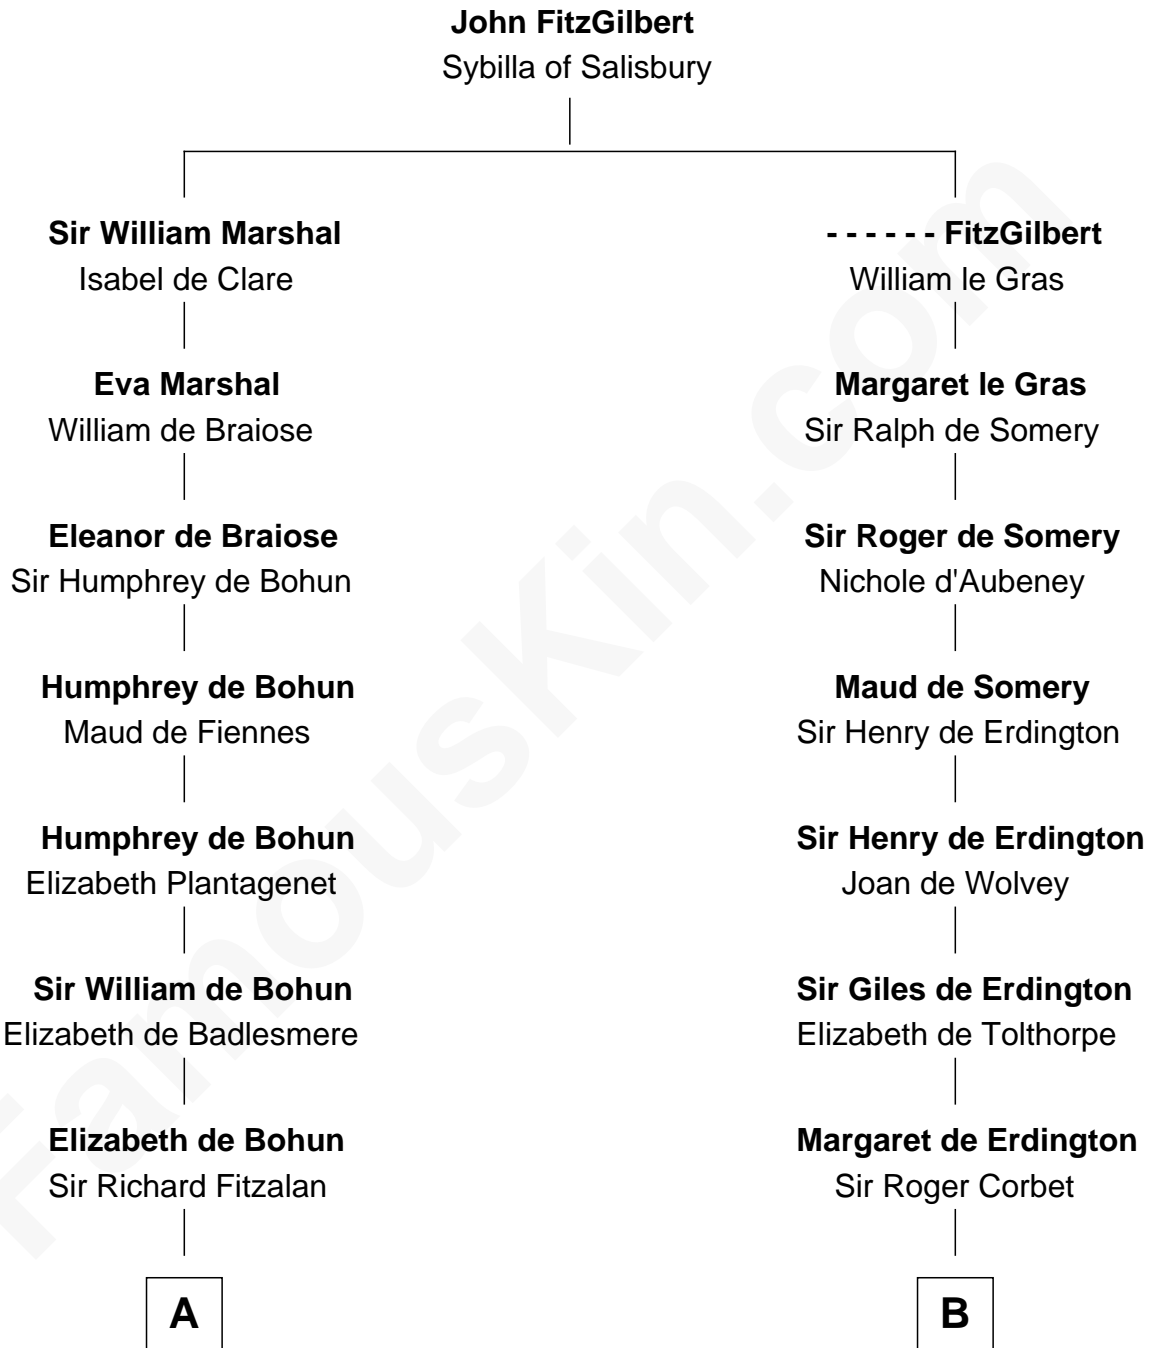

## Relationship Chart of

### Eli Whitney

*Inventor of the Cotton Gin*

14th cousin 6 times removed of

### Rev. John Whittingham

*(c1616 - 1639) Great Migration Immigrant 1637*

FamousKin.com