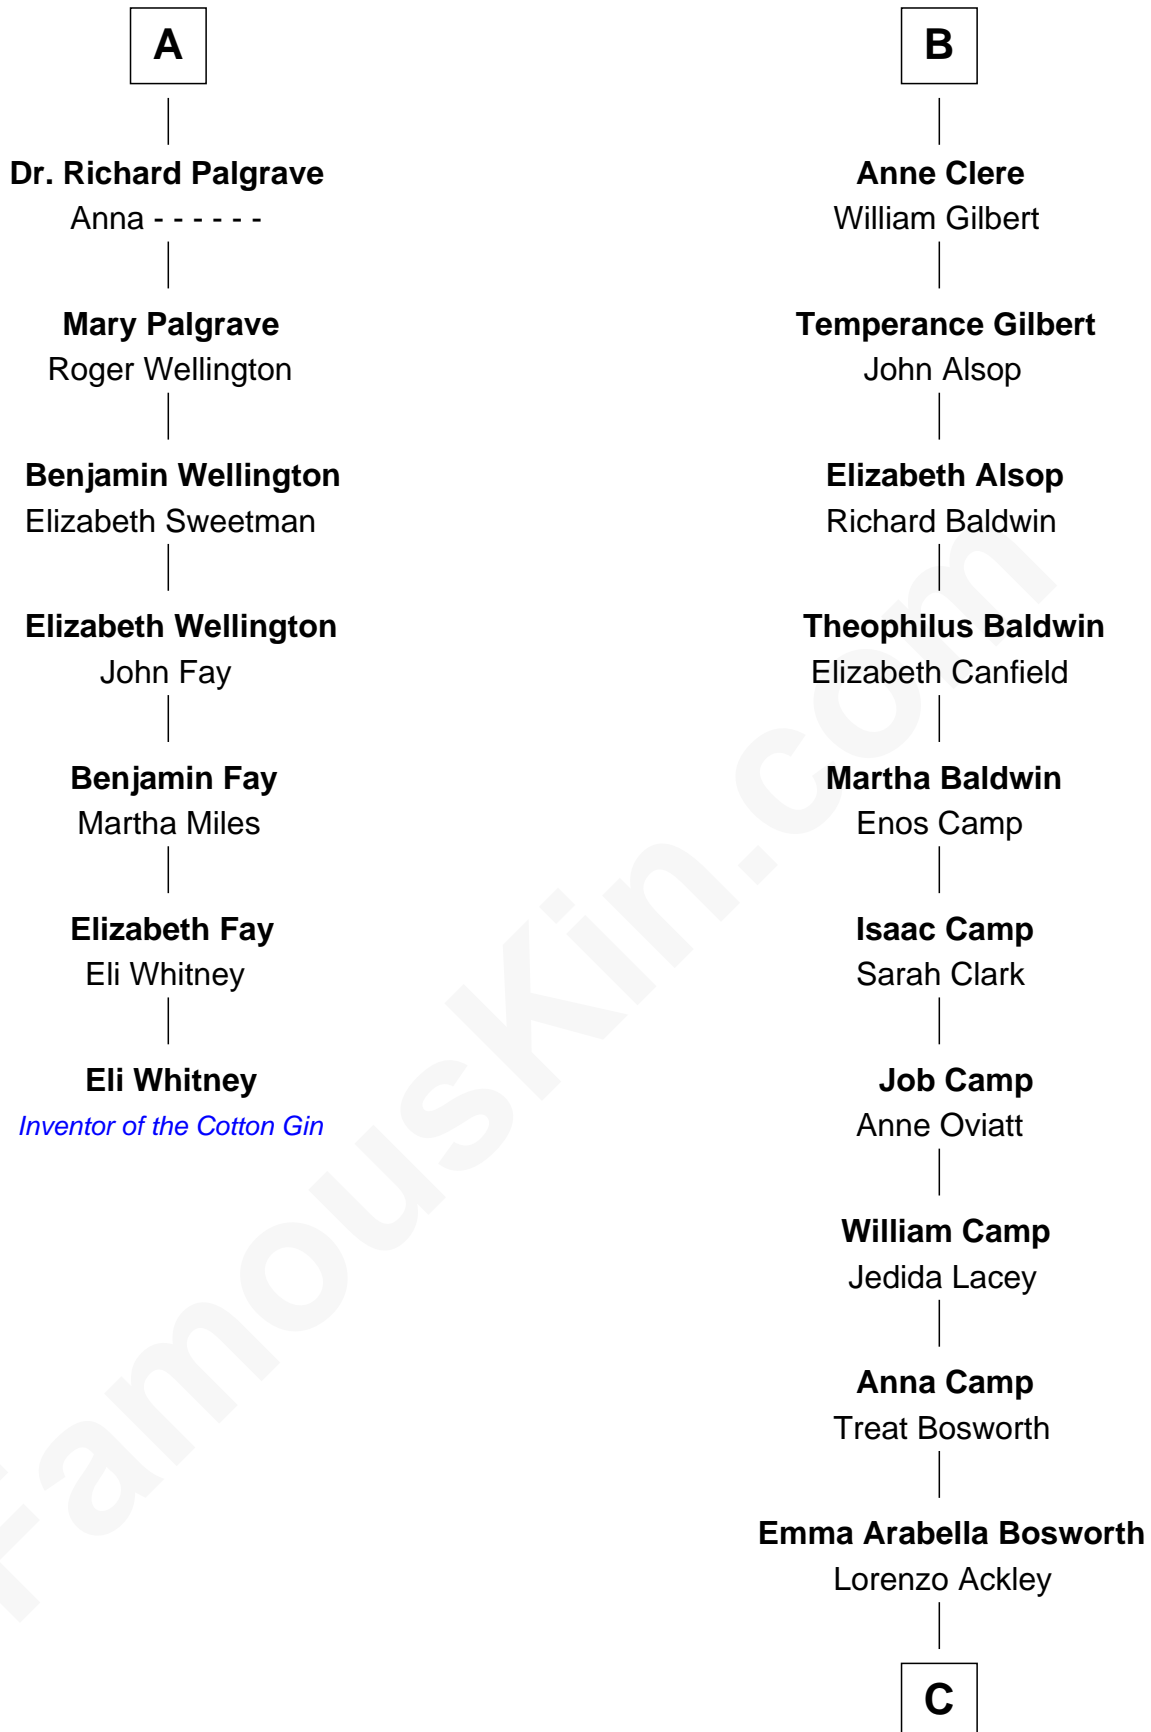

FamousKin.com

Relationship Chart of

Eli Whitney

Inventor of the Cotton Gin

13th cousin 8 times removed of

Sydney Biddle Barrows

Mayflower Madam

Sir Richard Fitzalan

Elizabeth de Bohun

Elizabeth Fitzalan

Sir Robert Goushill

Elizabeth Goushill

Sir Robert Wingfield

Elizabeth Wingfield

Sir William Brandon

Eleanor Brandon

Sir William Beauchamp

Joan Beauchamp

James Butler

Sir Thomas Butler

Anne Hankeford

Margaret Butler

Sir William Boleyn

Alice Boleyn

Sir Robert Clere

Sir John Clere

Anne Tyrrell

Sir Edmund Clere

Frances Fulmerston

B

C

Helen Eva Ackley
William Gildersleeve Parke