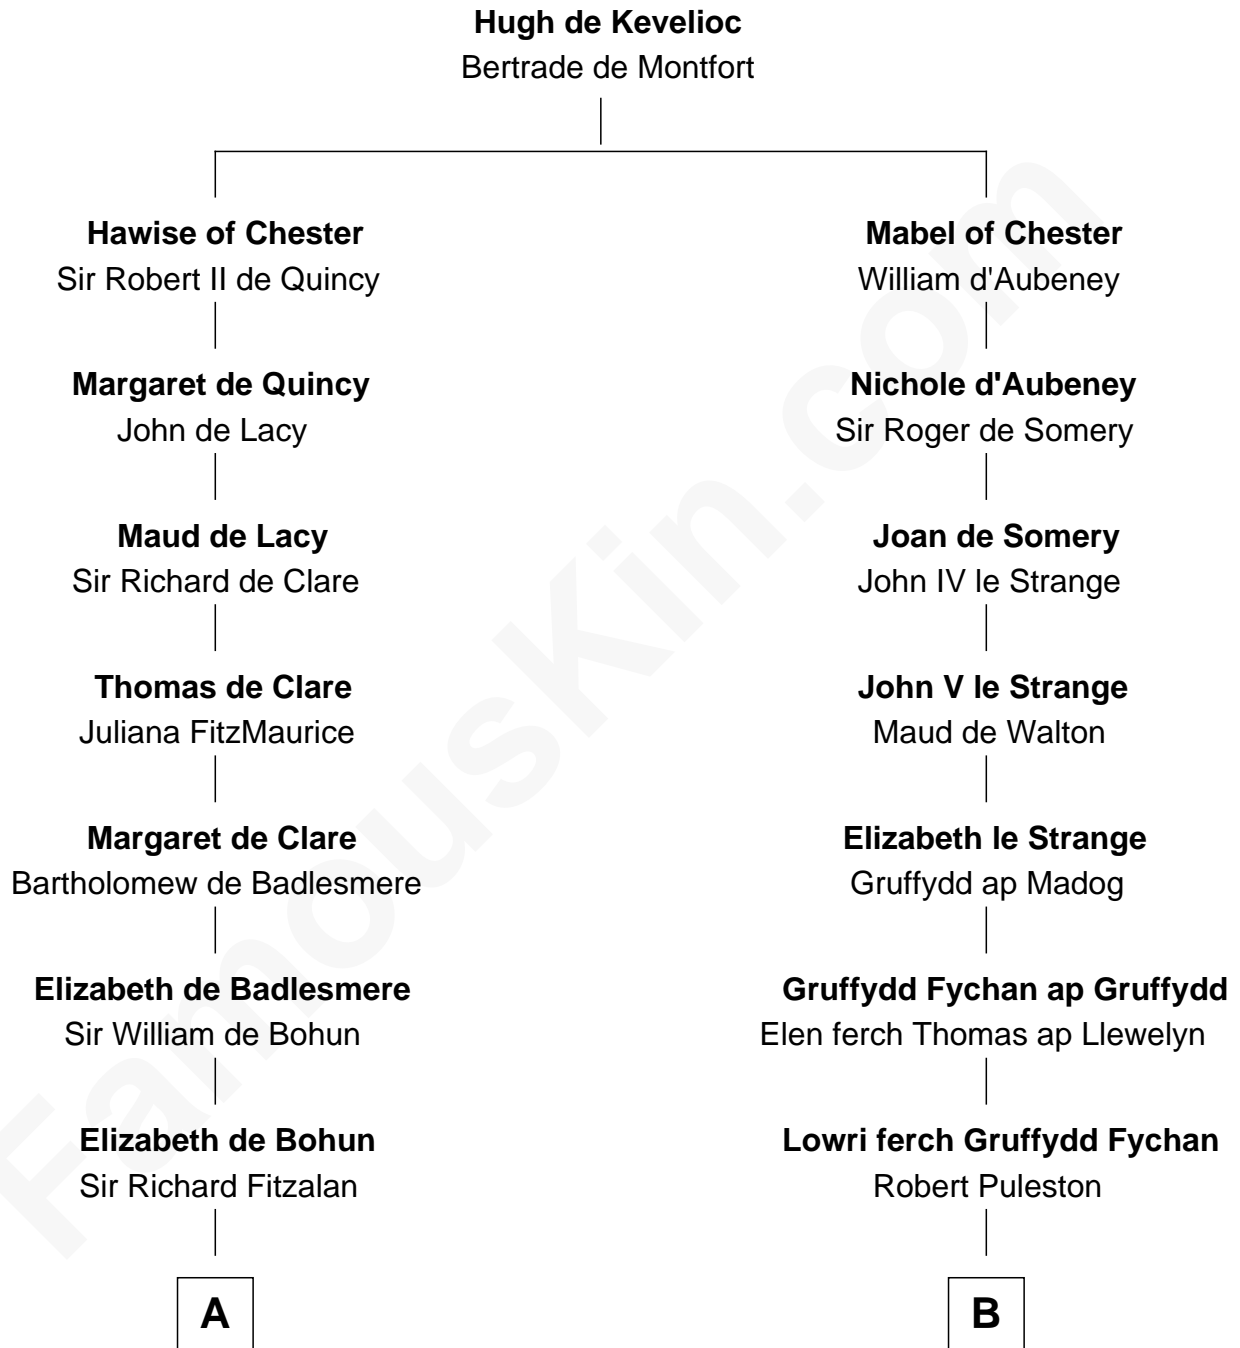

FamousKin.com

Relationship Chart of

Eli Whitney

Inventor of the Cotton Gin

17th cousin 3 times removed of

General William Whipple

Signer of the Declaration of Independence

C

—
Elizabeth Wellington

John Fay

—
Benjamin Fay

Martha Miles

—
Elizabeth Fay

Eli Whitney

—
Eli Whitney

Inventor of the Cotton Gin