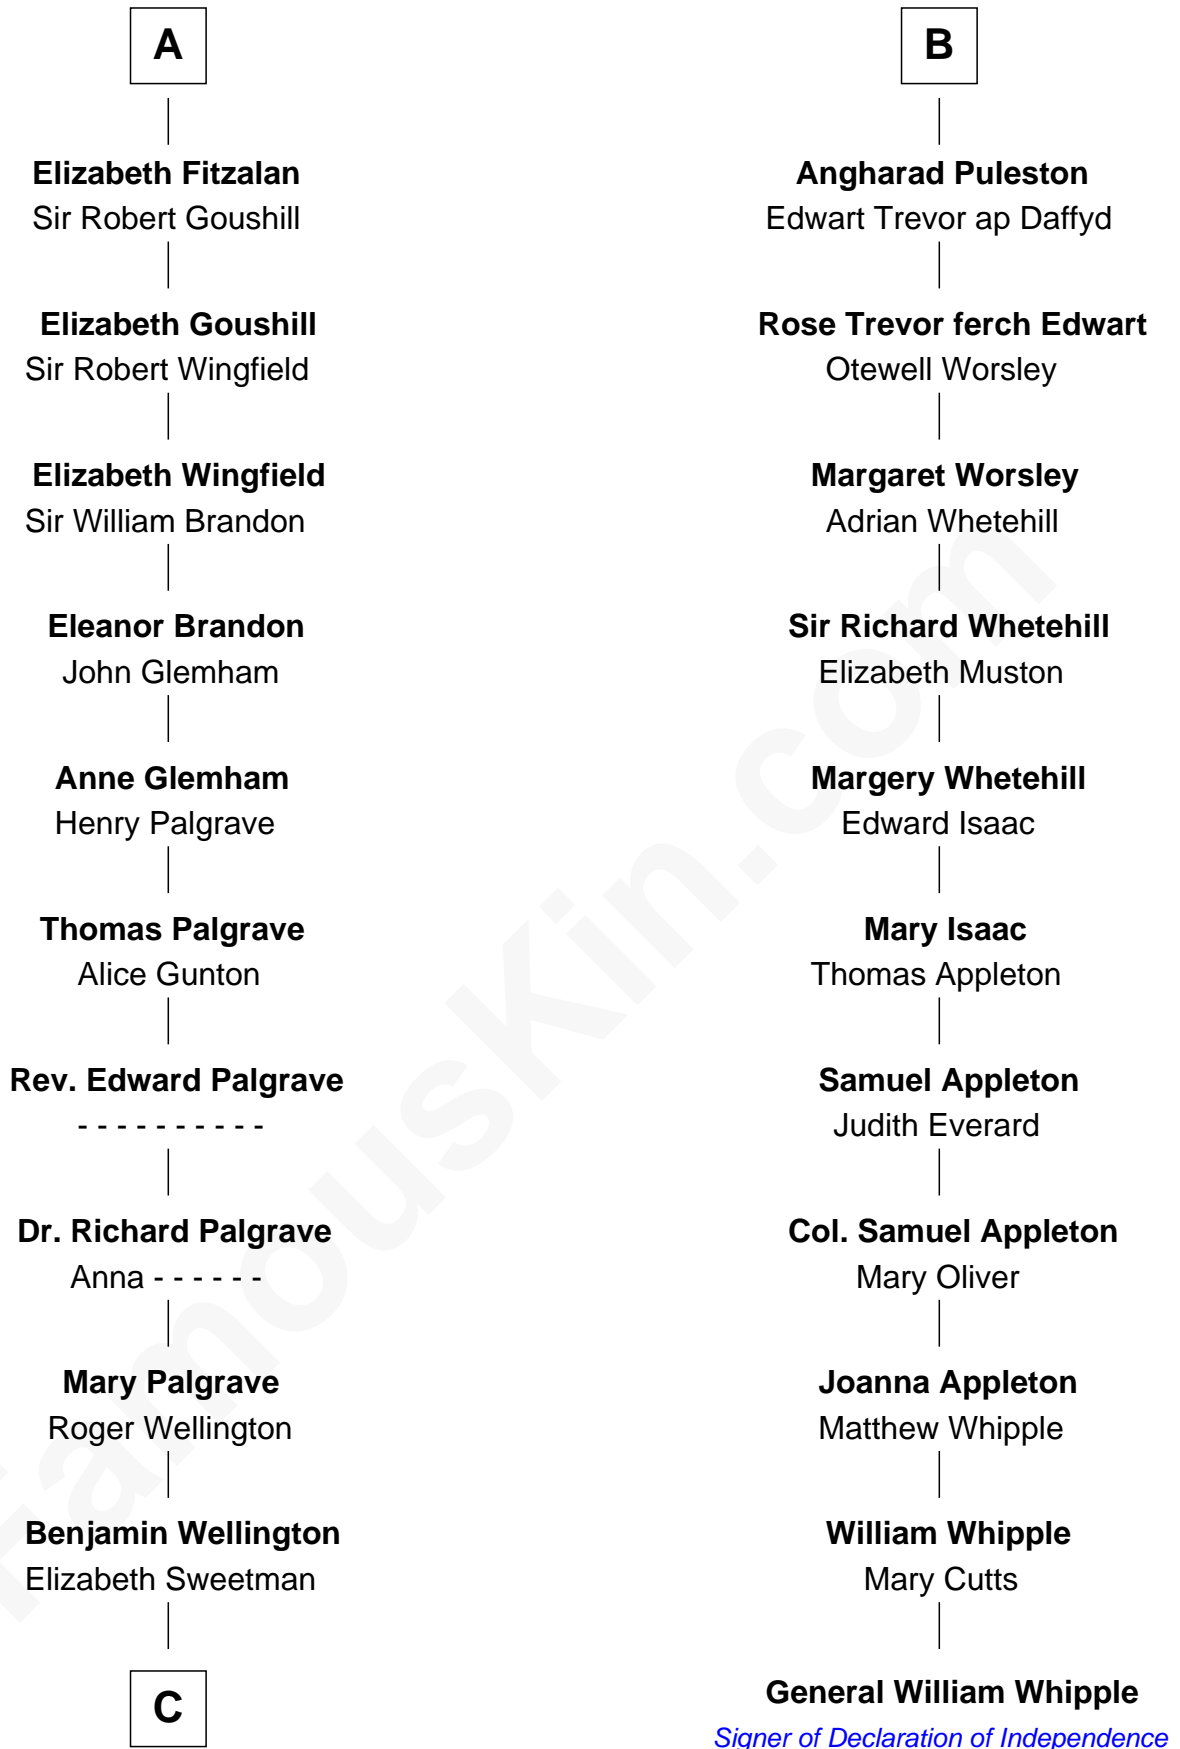

FamousKin.com

Relationship Chart of

Eli Whitney

Inventor of the Cotton Gin

17th cousin 3 times removed of

General William Whipple

Signer of the Declaration of Independence

C

—
Elizabeth Wellington

John Fay

—
Benjamin Fay

Martha Miles

—
Elizabeth Fay

Eli Whitney

—
Eli Whitney

Inventor of the Cotton Gin