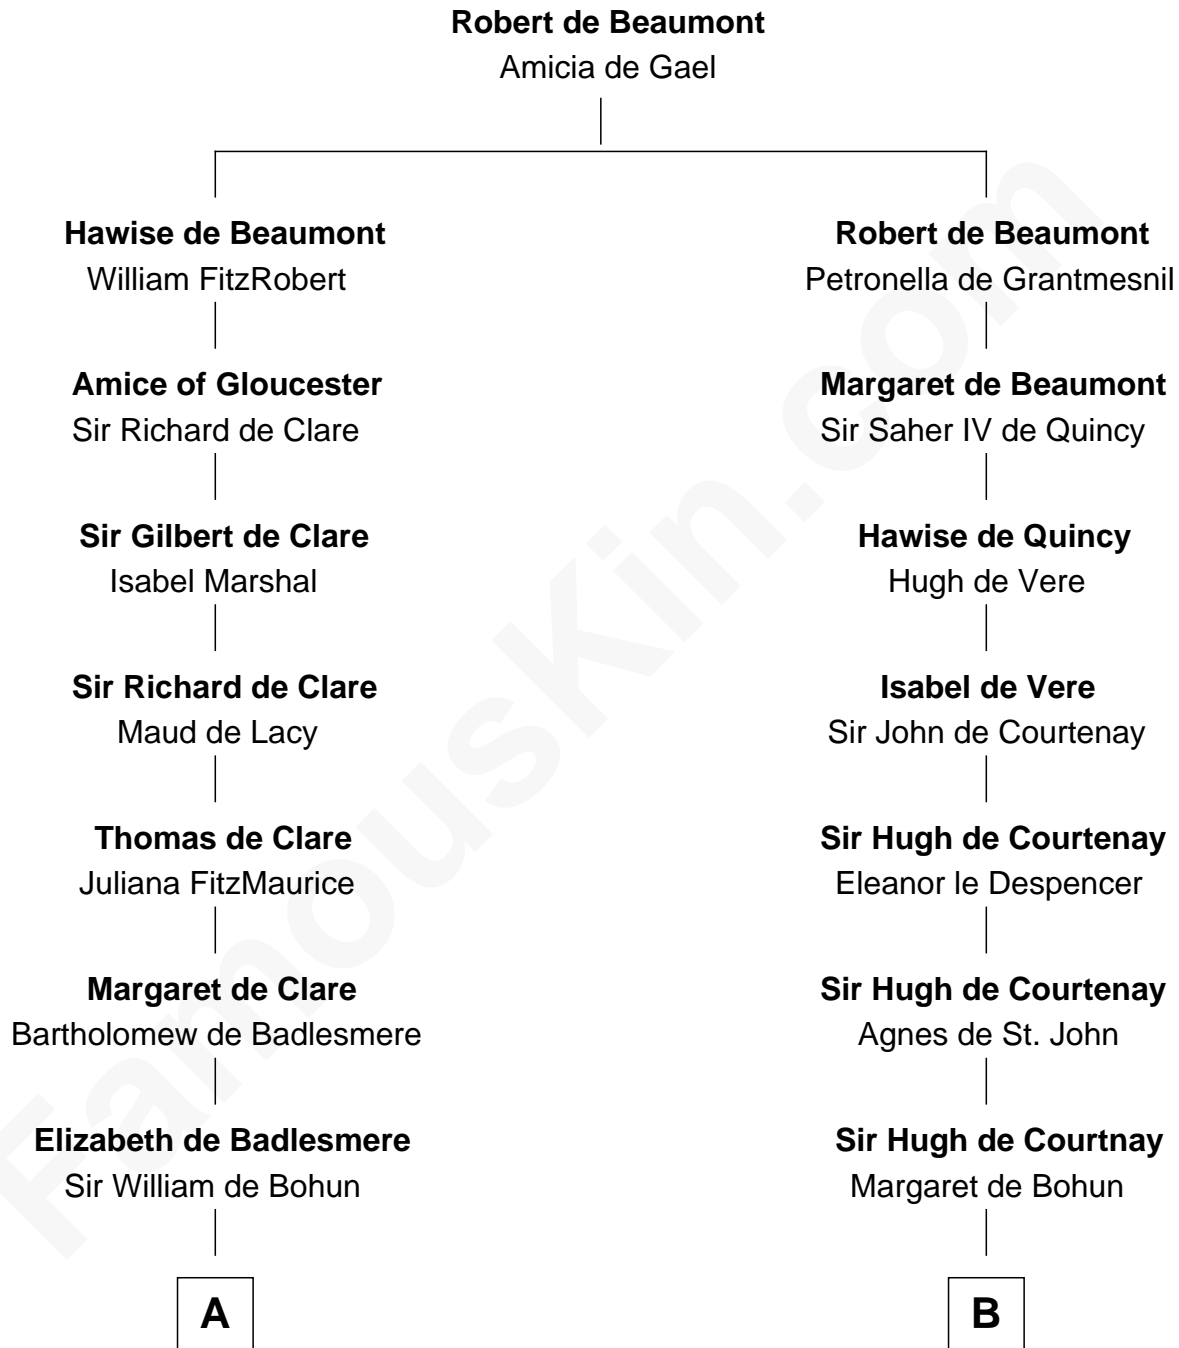

## Relationship Chart of

### Eli Whitney

*Inventor of the Cotton Gin*

20th cousin 1 time removed of

### General William Whipple

*Signer of the Declaration of Independence*

**C**

**Benjamin Wellington**

Elizabeth Sweetman

**Elizabeth Wellington**

John Fay

**Benjamin Fay**