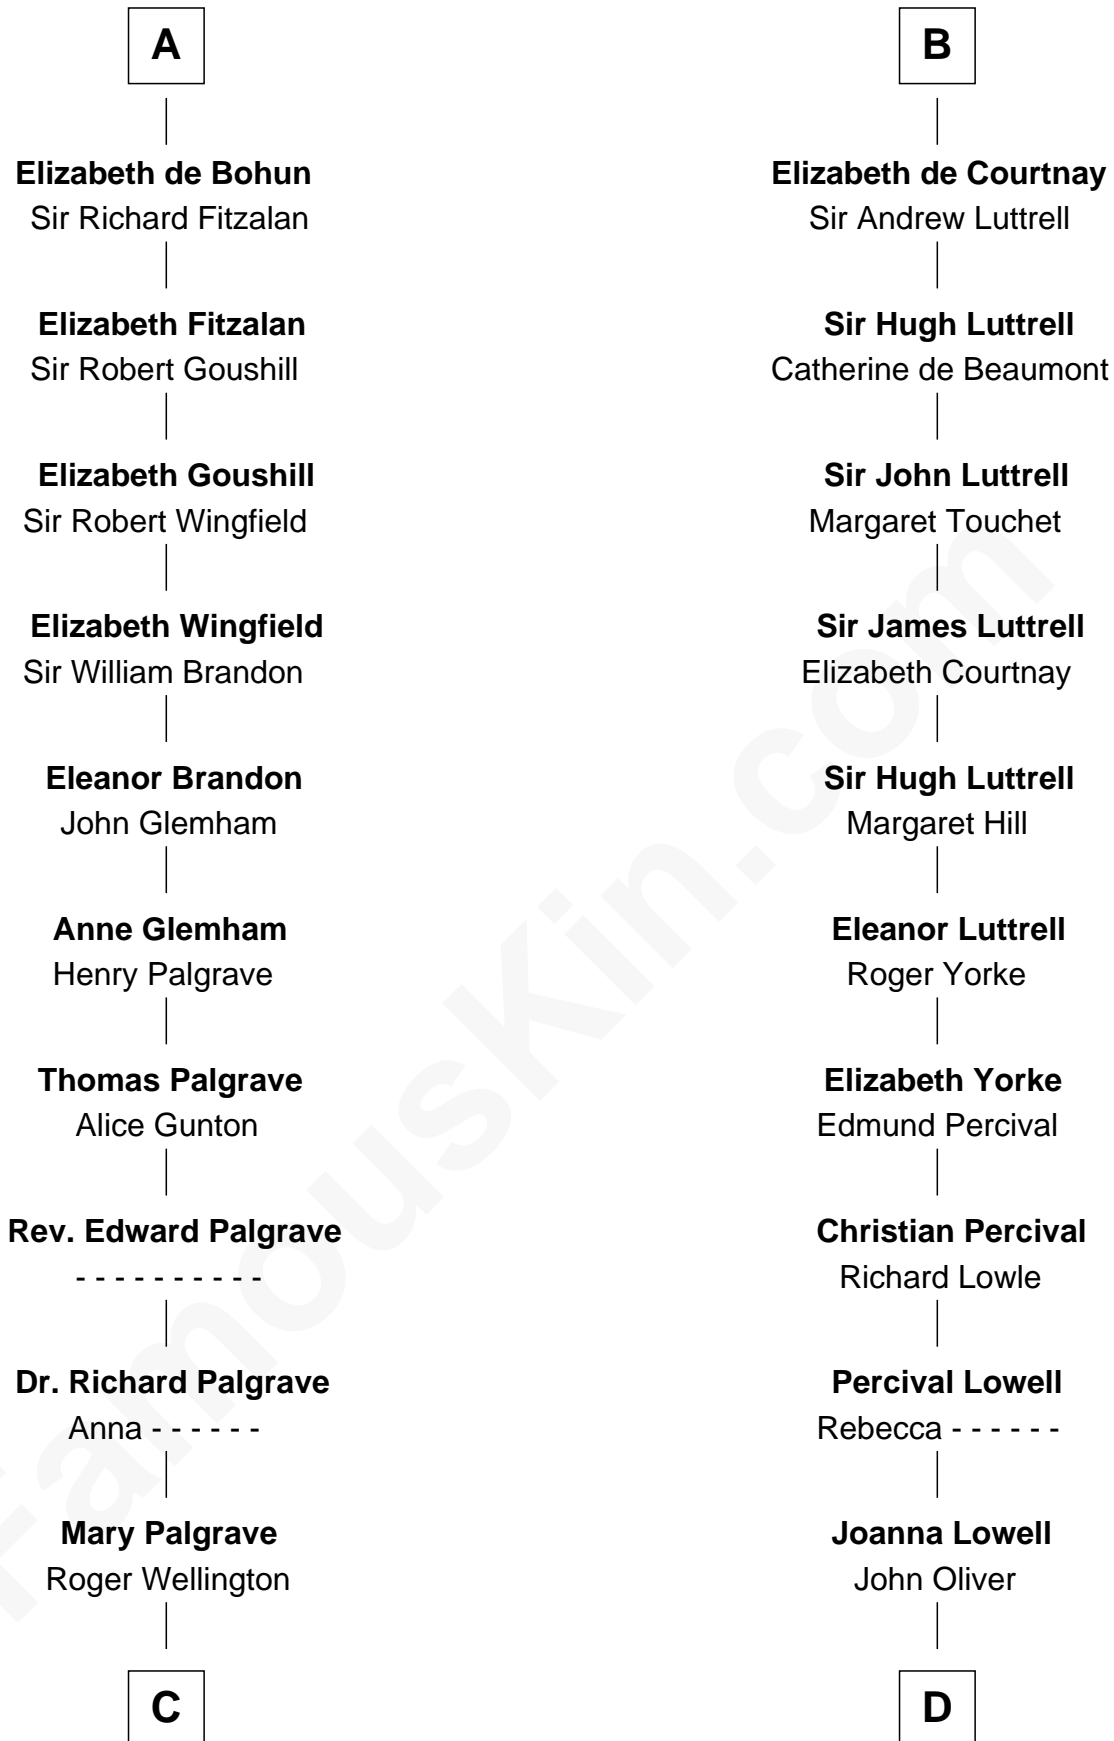

## Relationship Chart of

### Eli Whitney

*Inventor of the Cotton Gin*

20th cousin 1 time removed of

### General William Whipple

*Signer of the Declaration of Independence*

**C**

**Benjamin Wellington**

Elizabeth Sweetman

**Elizabeth Wellington**

John Fay

**Benjamin Fay**