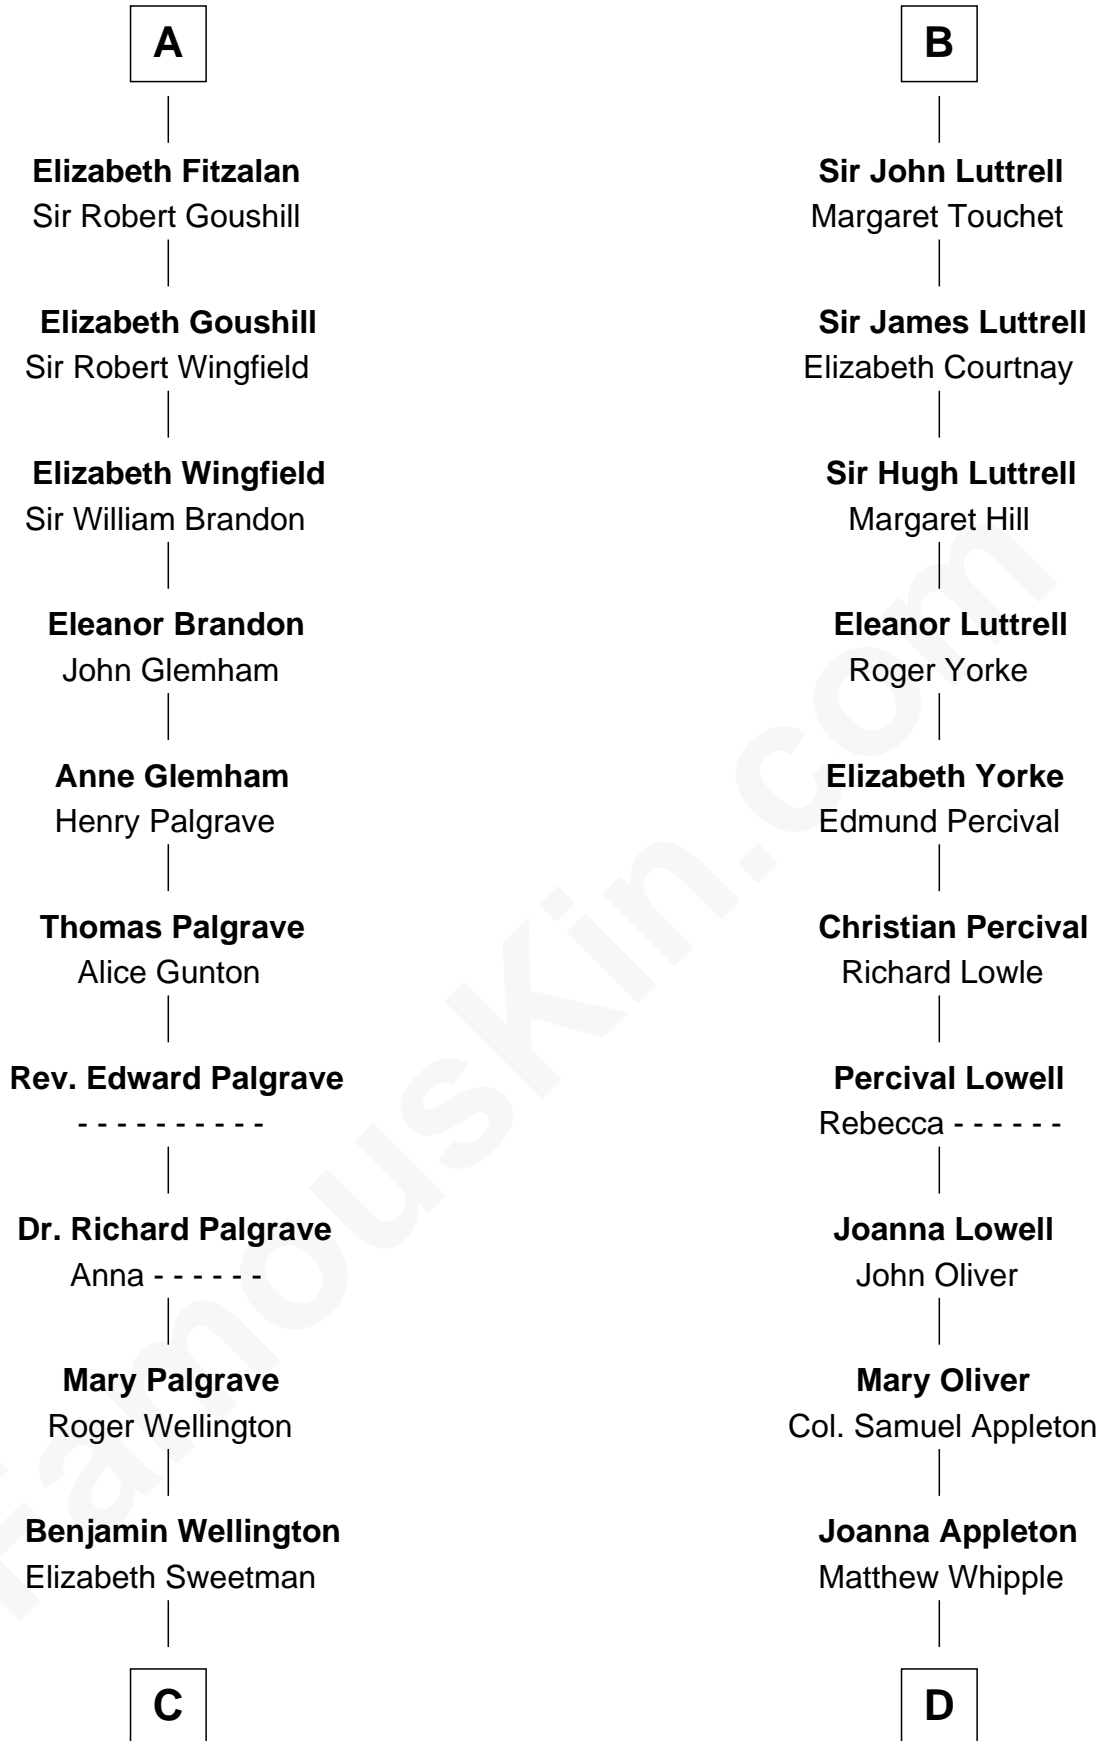

FamousKin.com

Relationship Chart of

Eli Whitney

Inventor of the Cotton Gin

18th cousin 2 times removed of

General William Whipple

Signer of the Declaration of Independence

FamousKin.com