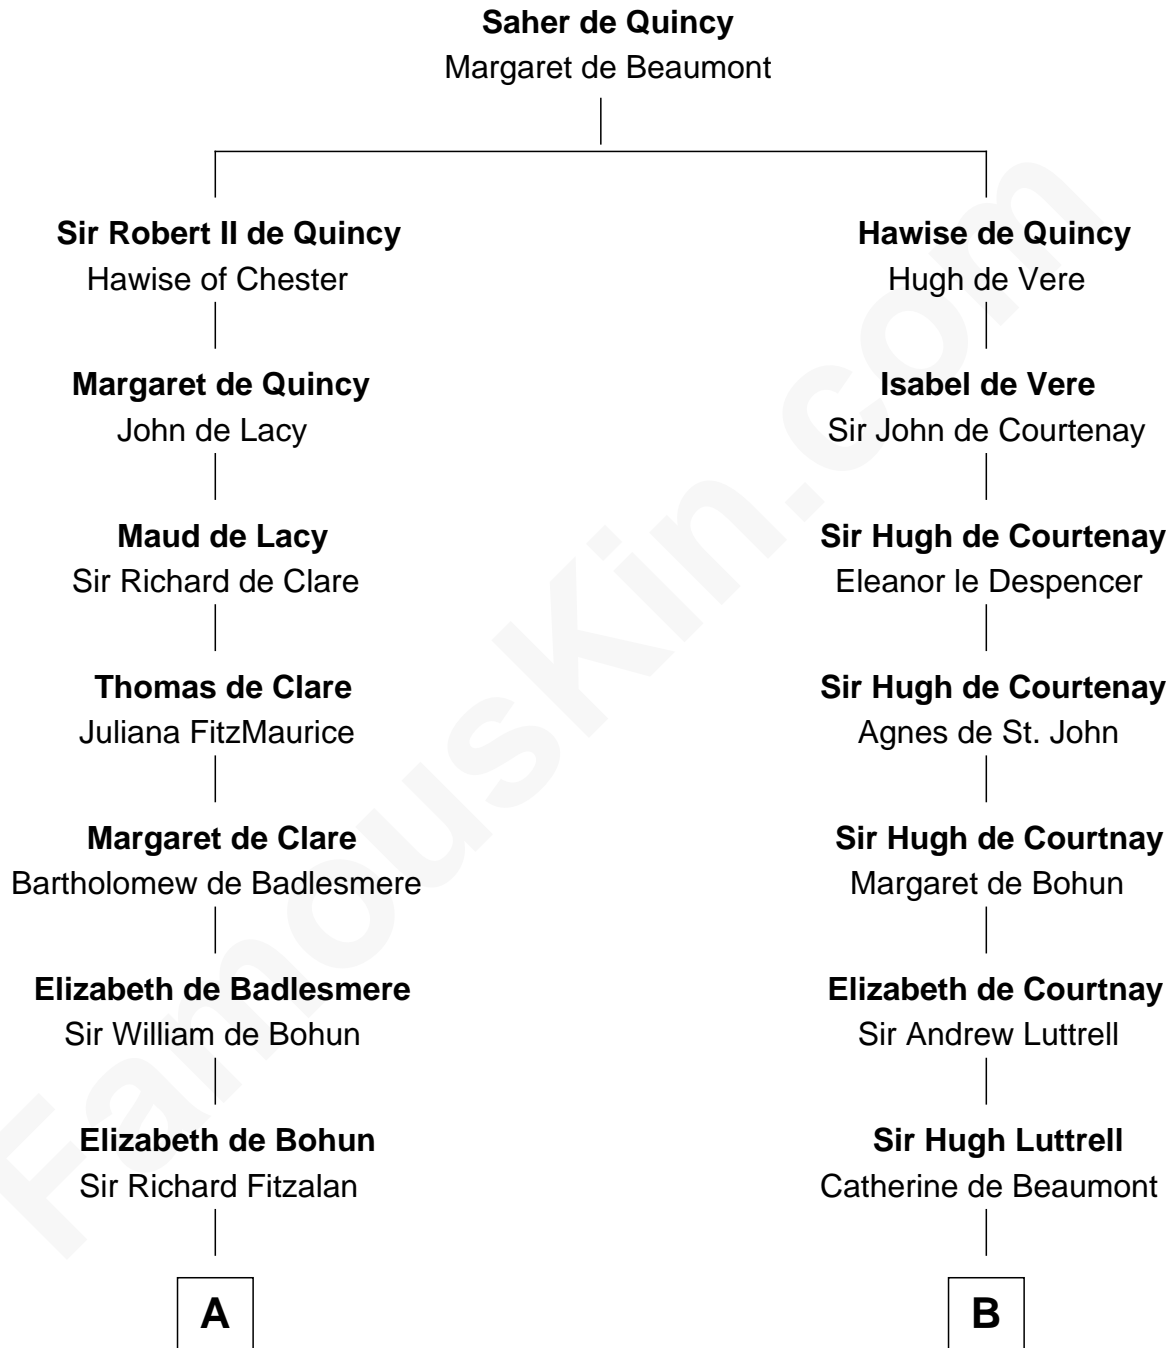

FamousKin.com

Relationship Chart of

Eli Whitney

Inventor of the Cotton Gin

18th cousin 2 times removed of

General William Whipple

Signer of the Declaration of Independence

FamousKin.com