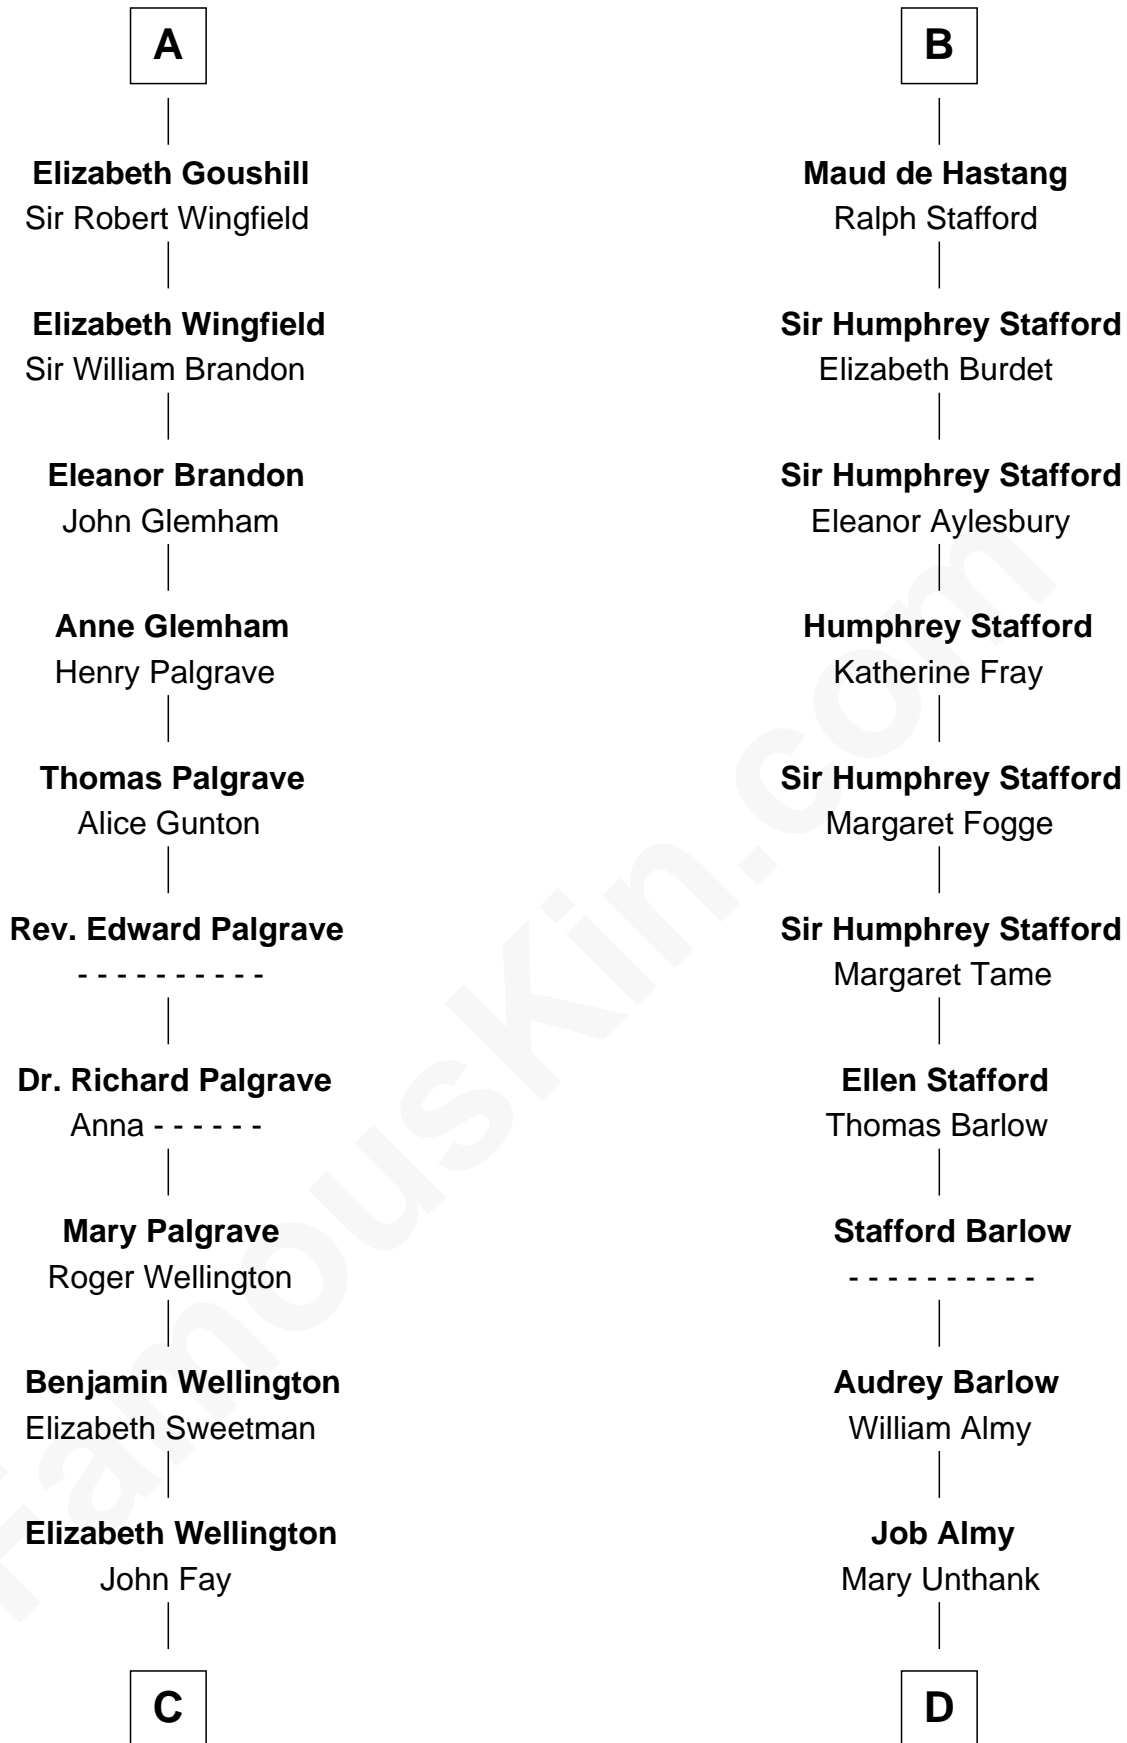

FamousKin.com

Relationship Chart of

Eli Whitney

Inventor of the Cotton Gin

19th cousin 1 time removed of

Robert Townsend

Member of the Culper Spy Ring during the American Revolution

C

Benjamin Fay
Martha Miles

Elizabeth Fay
Eli Whitney

Eli Whitney
Inventor of the Cotton Gin

D

Audrey Almy
James Townsend

Jacob Townsend
Phoebe Seaman

Samuel Townsend
Sarah Stoddard

Robert Townsend
Spy known as "Culper Jr."