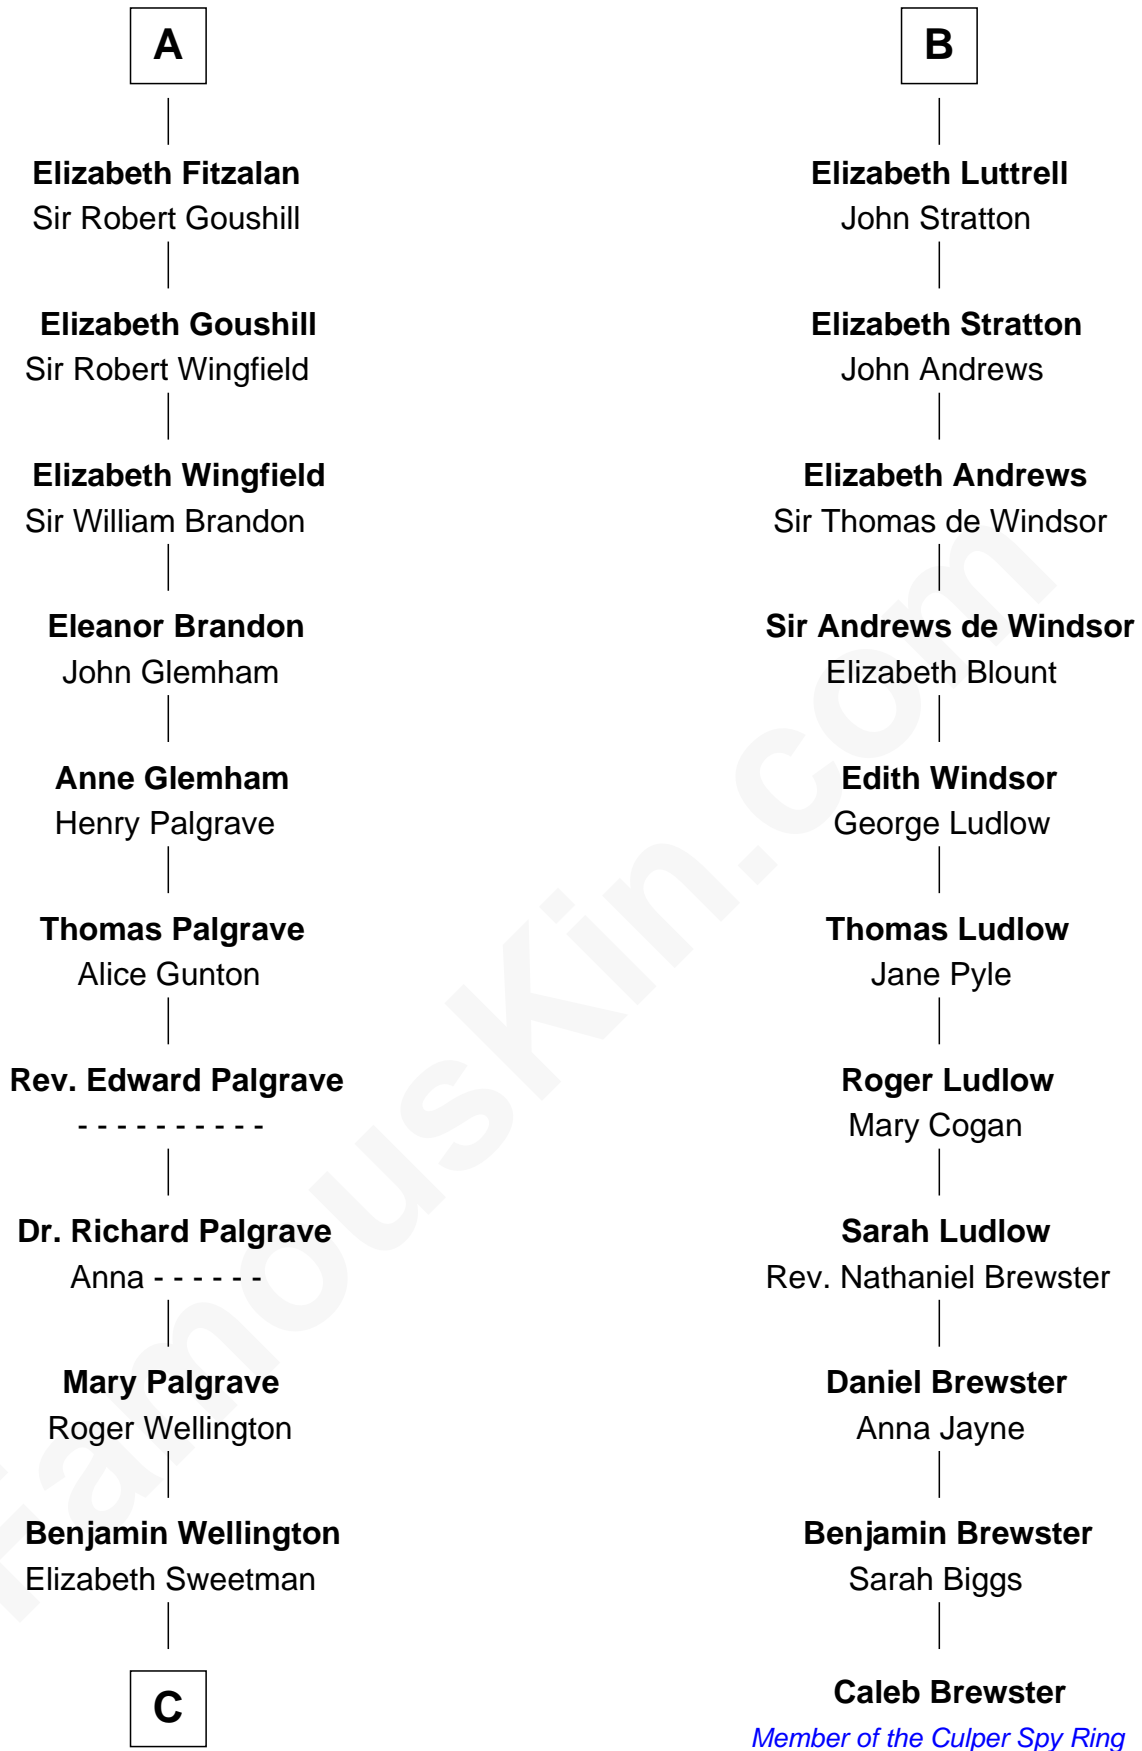

FamousKin.com

Relationship Chart of

Eli Whitney

Inventor of the Cotton Gin

17th cousin 3 times removed of

Caleb Brewster

Member of the Culper Spy Ring during the American Revolution

FamousKin.com