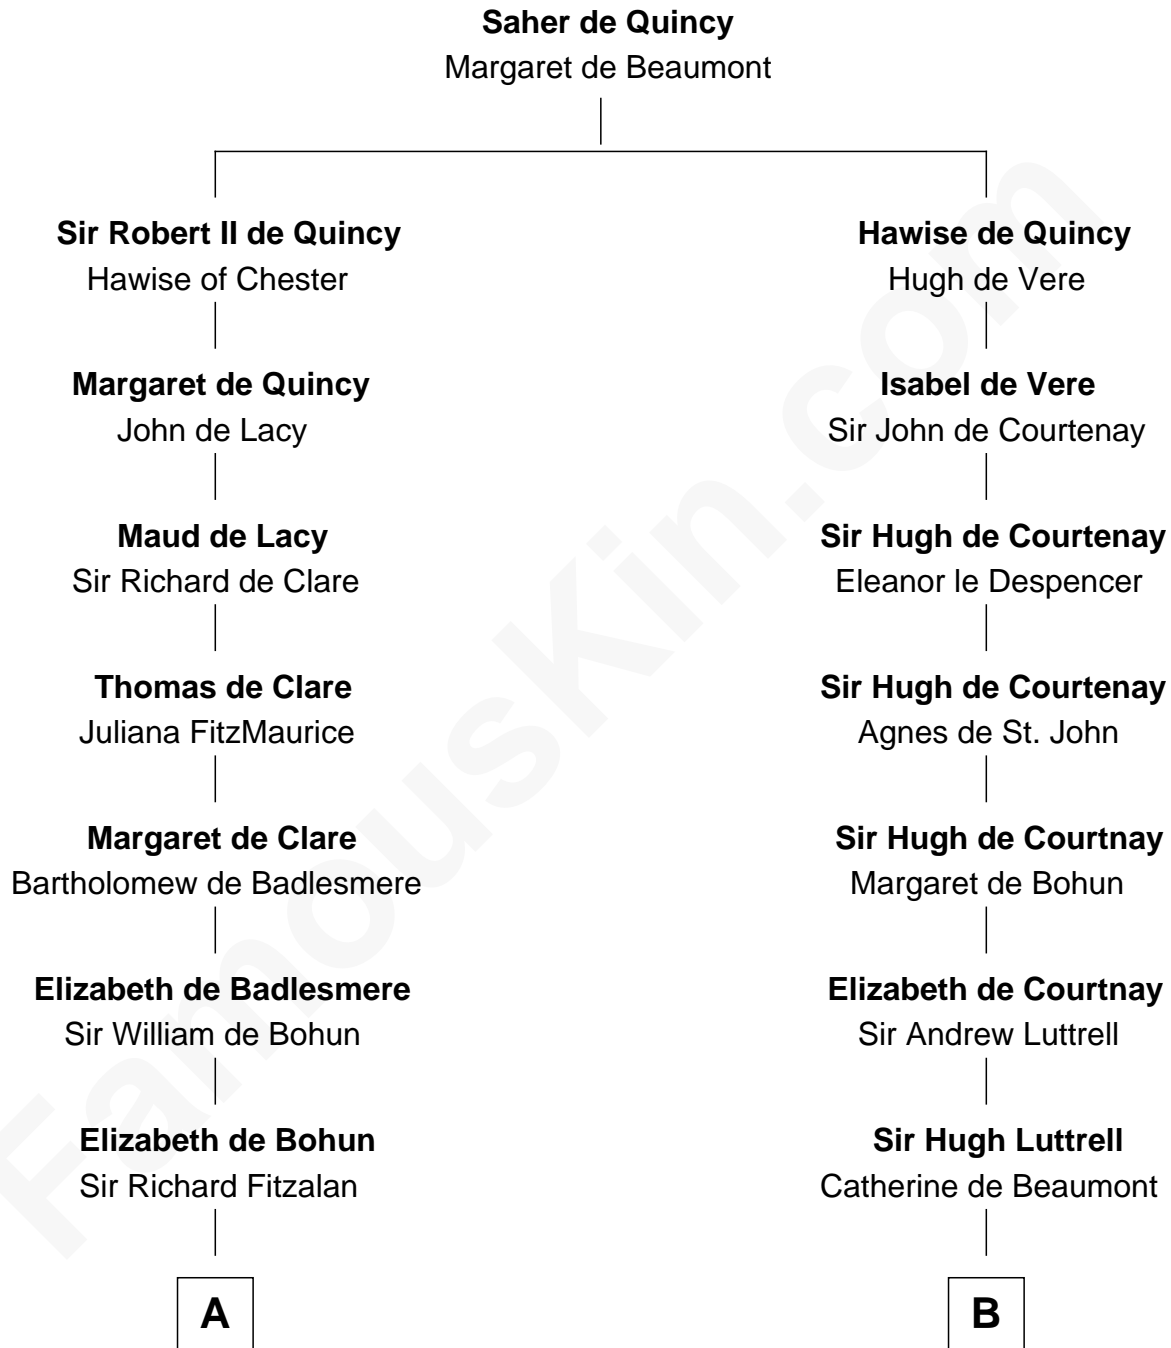

FamousKin.com

Relationship Chart of

Eli Whitney

Inventor of the Cotton Gin

17th cousin 3 times removed of

Caleb Brewster

Member of the Culper Spy Ring during the American Revolution

FamousKin.com