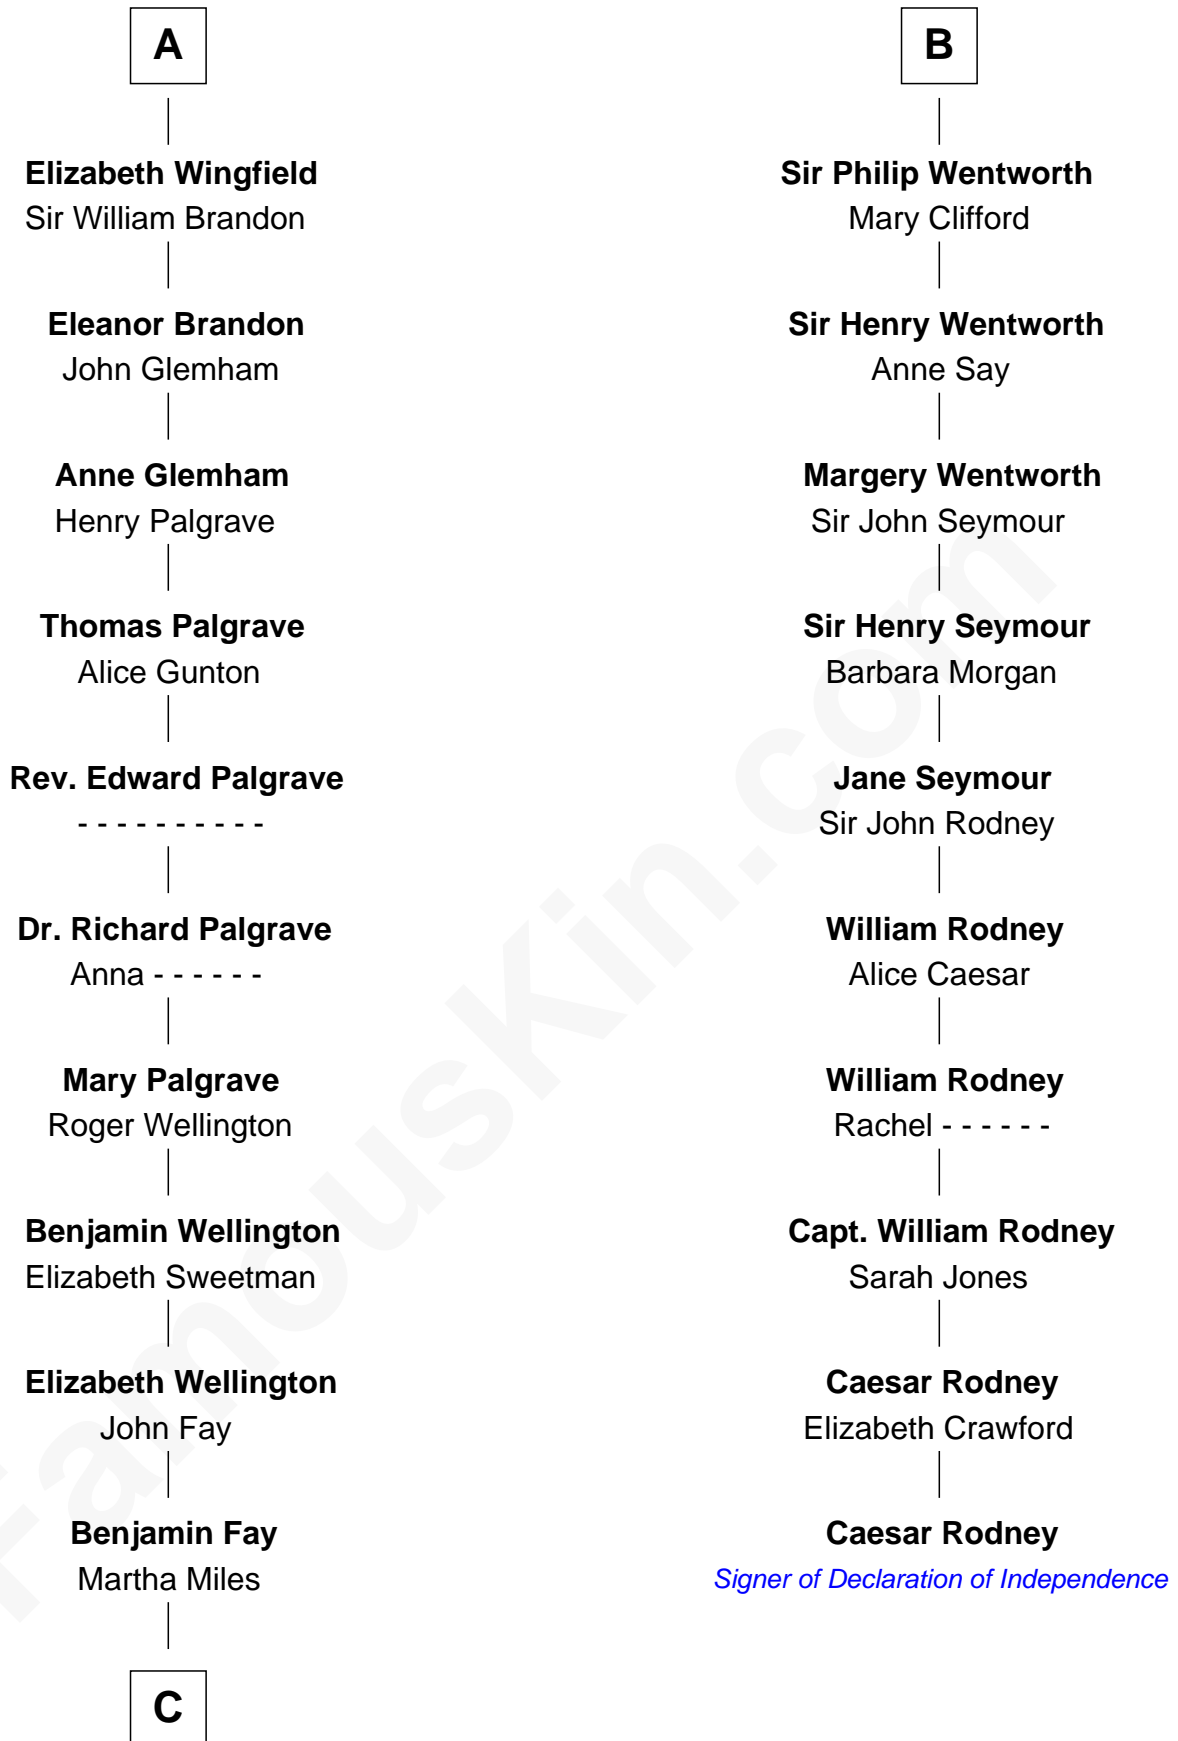

## Relationship Chart of

### Eli Whitney

*Inventor of the Cotton Gin*

16th cousin 2 times removed of

### Caesar Rodney

*Signer of the Declaration of Independence*

**C**

—  
**Elizabeth Fay**

Eli Whitney

—  
**Eli Whitney**

*Inventor of the Cotton Gin*

FamousKin.com