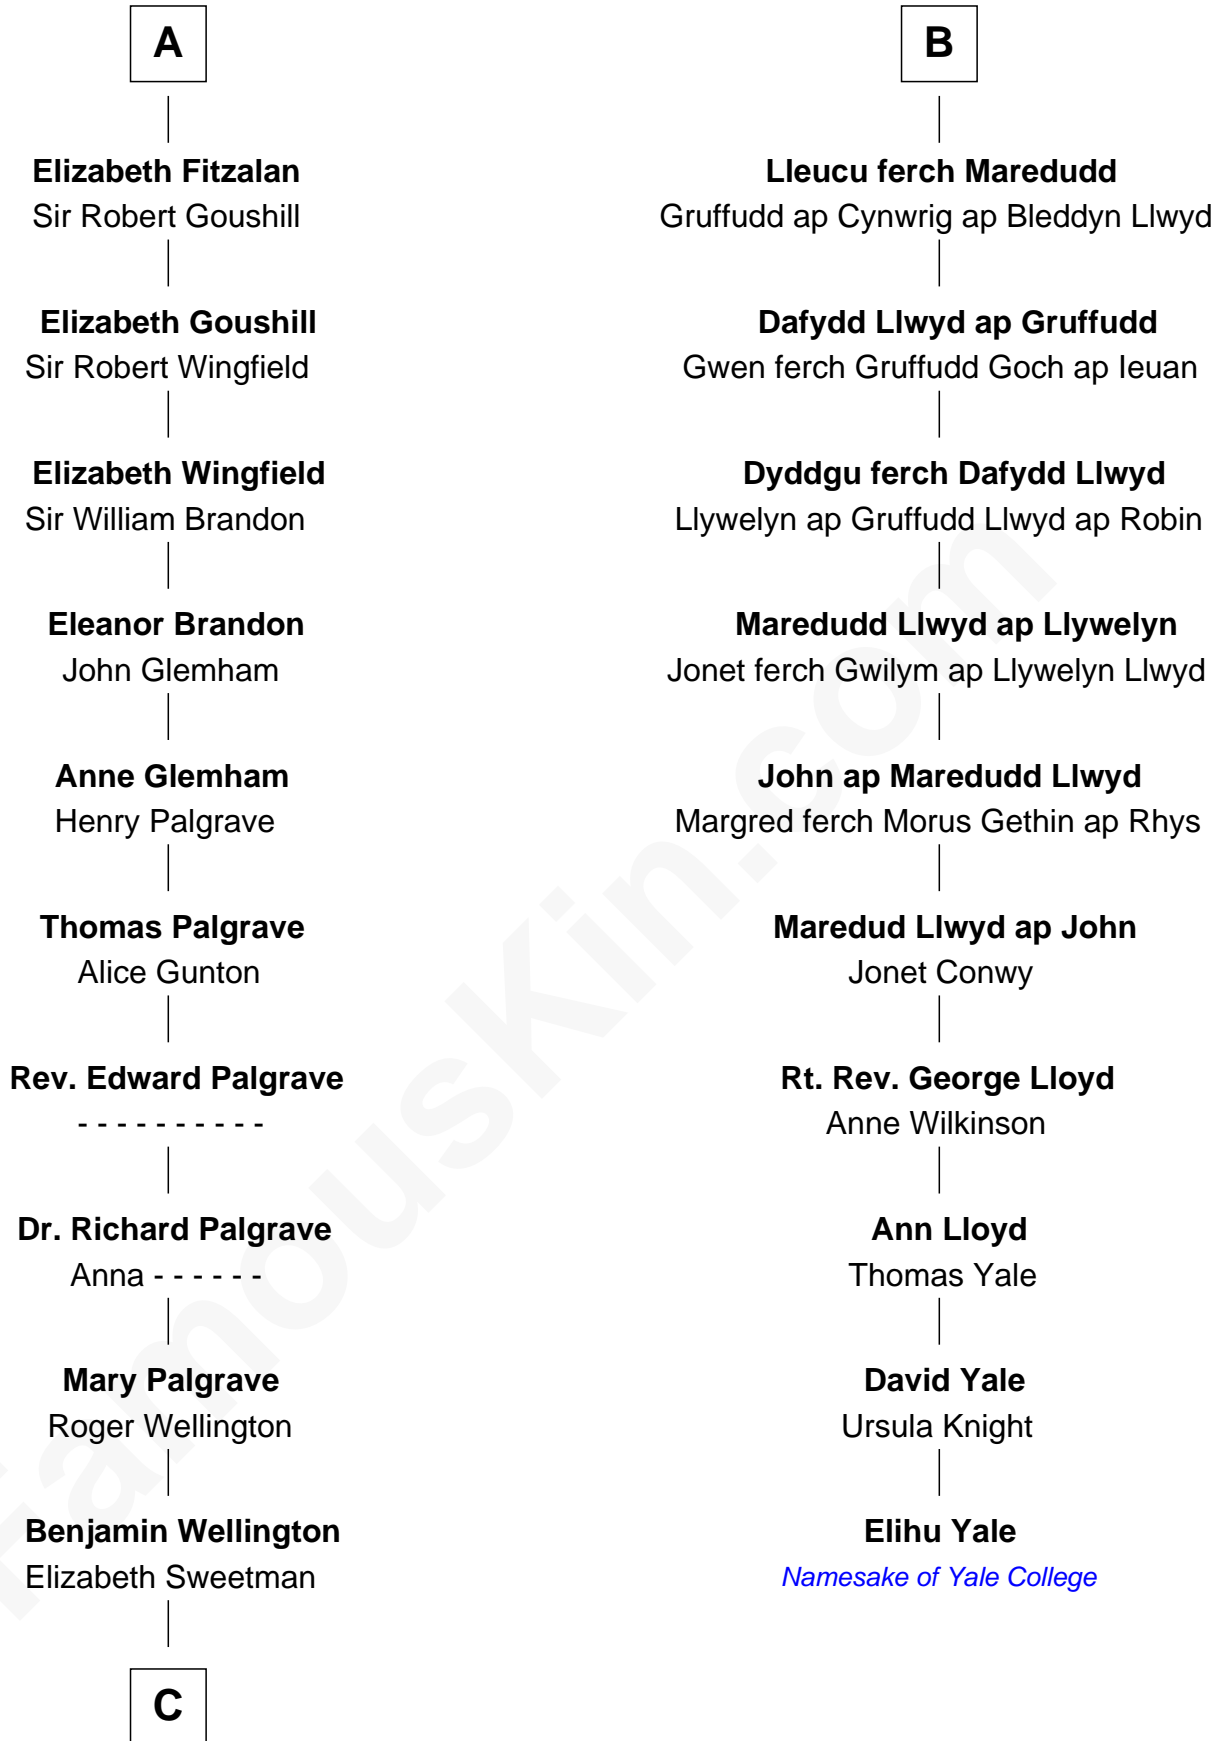

FamousKin.com Relationship Chart of

Eli Whitney

Inventor of the Cotton Gin

16th cousin 4 times removed of

Elihu Yale

Benefactor and Namesake of Yale College

FamousKin.com