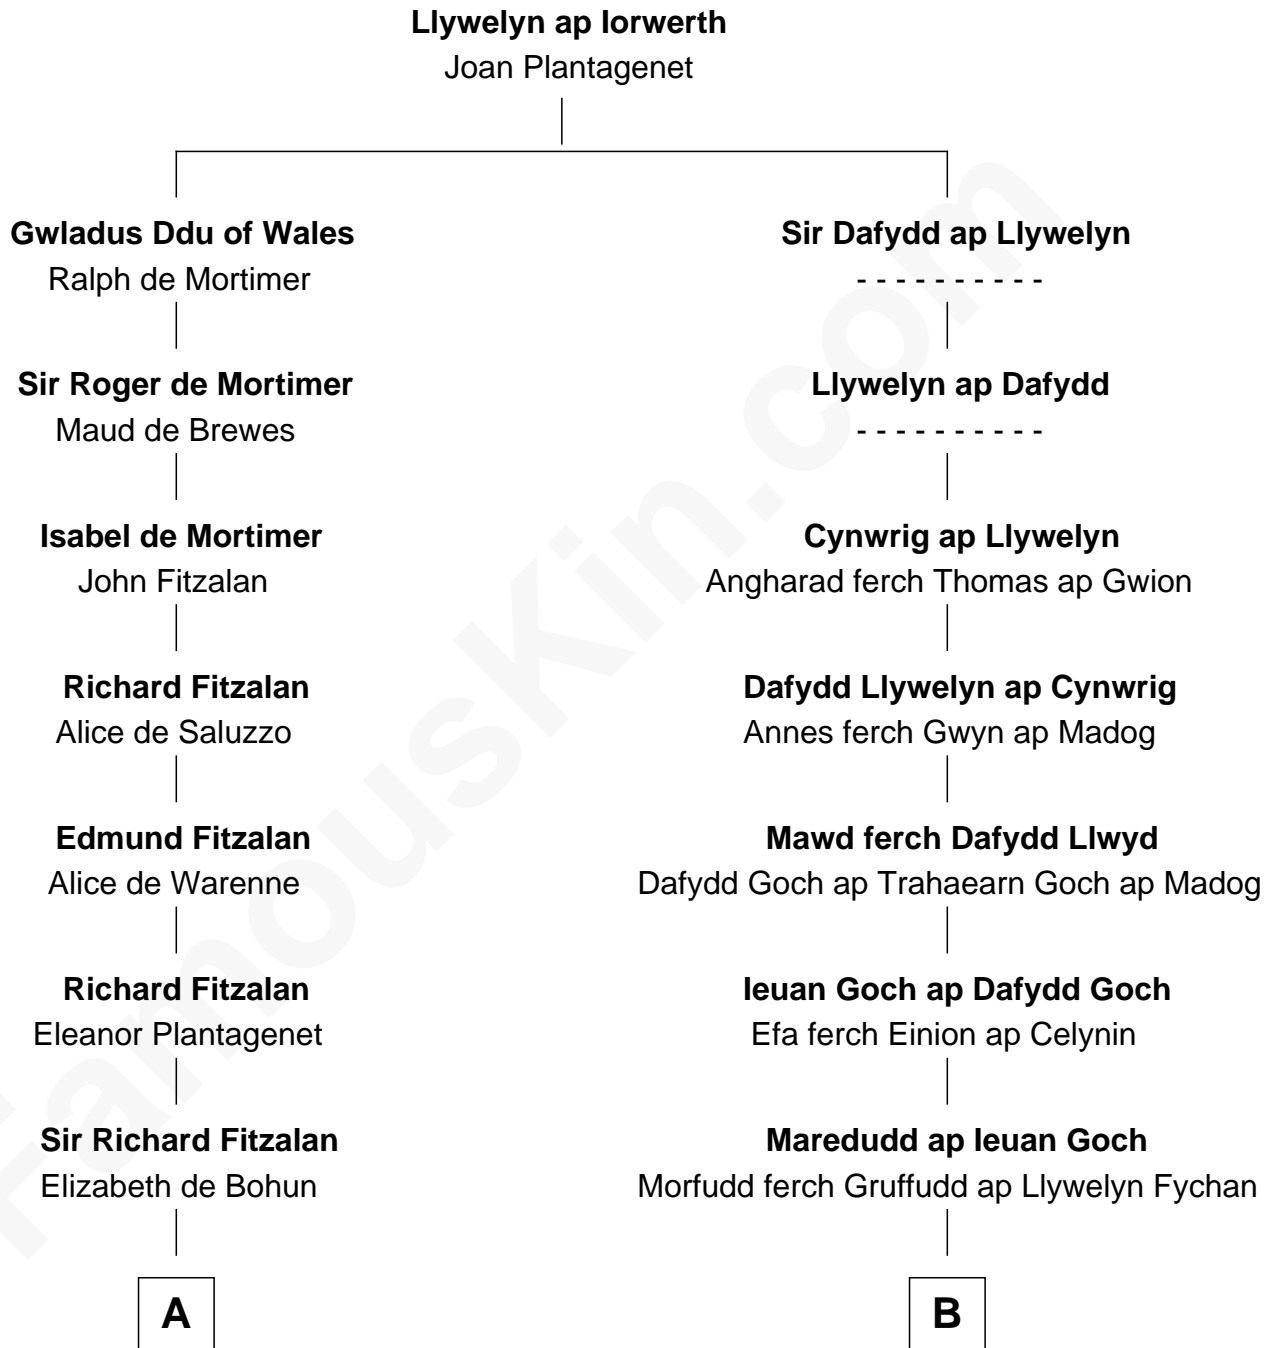

FamousKin.com Relationship Chart of

Eli Whitney

Inventor of the Cotton Gin

16th cousin 4 times removed of

Elihu Yale

Benefactor and Namesake of Yale College

FamousKin.com