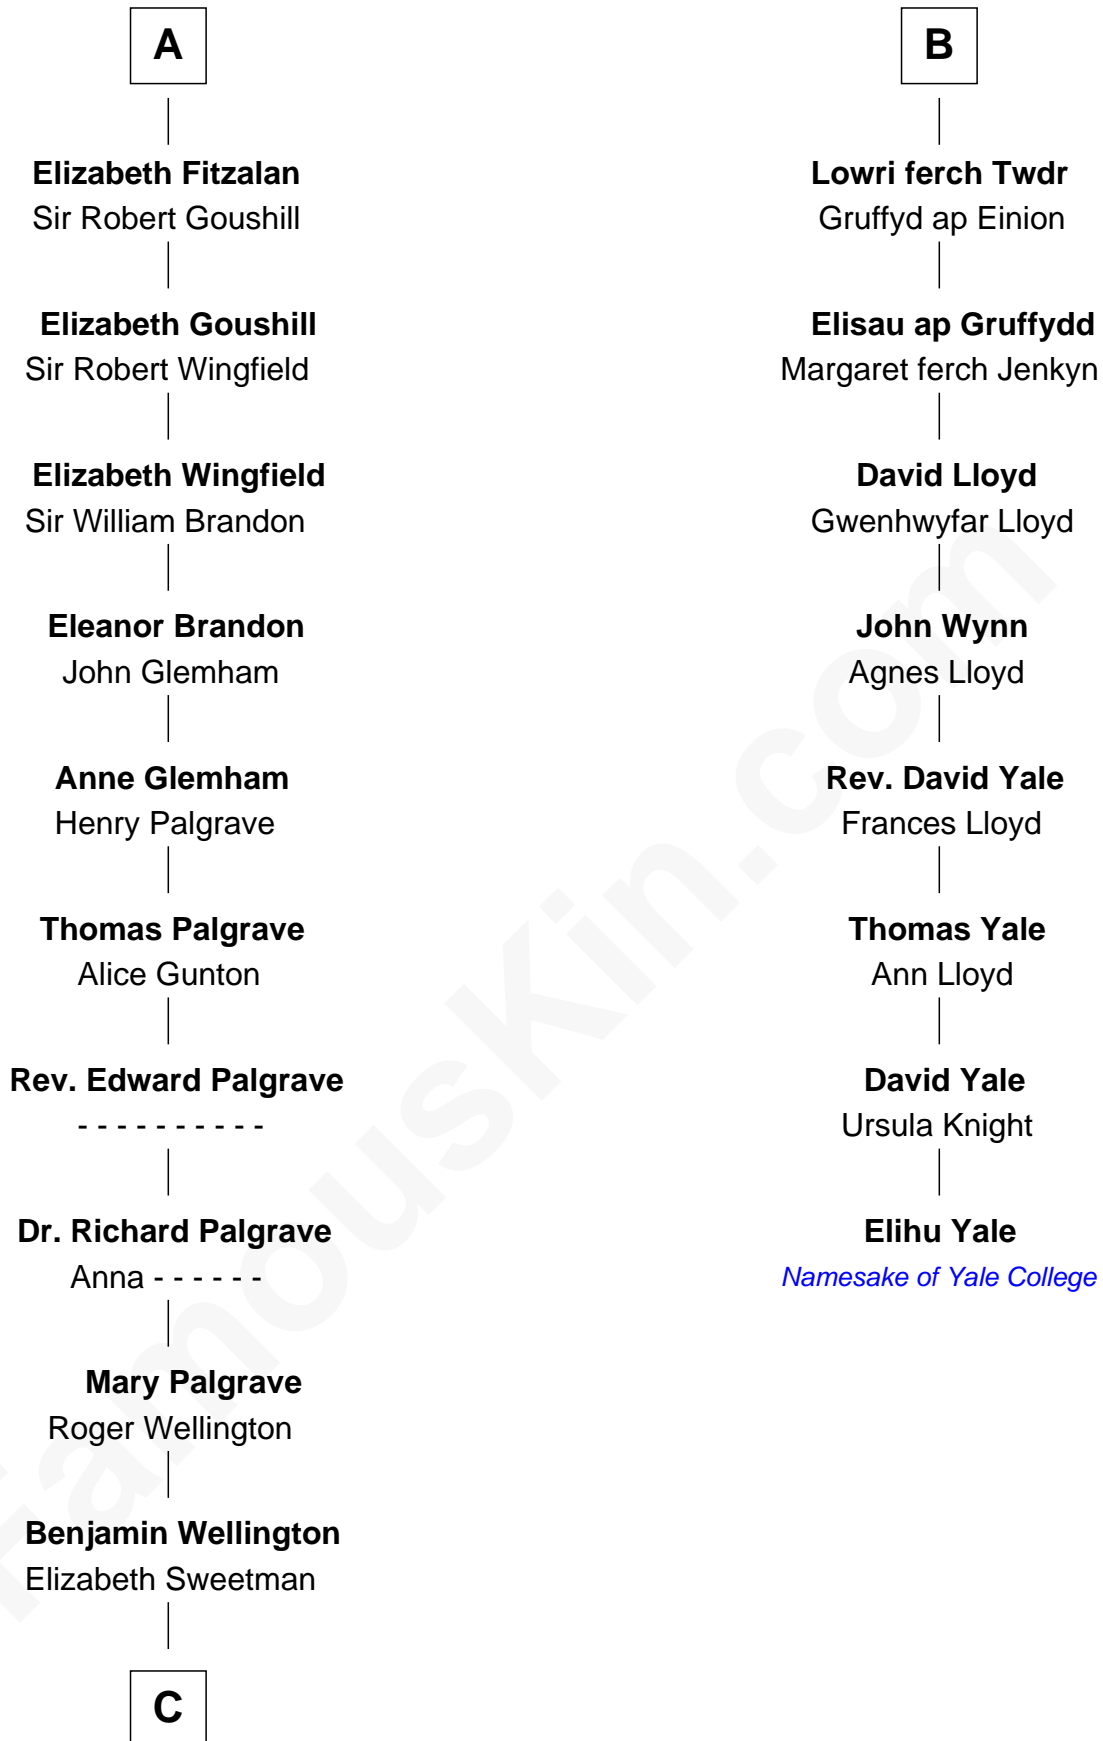

FamousKin.com Relationship Chart of

Eli Whitney

Inventor of the Cotton Gin

14th cousin 6 times removed of

Elihu Yale

Benefactor and Namesake of Yale College

Hugh de Kevelioc
Bertrade de Montfort

C

—
Elizabeth Wellington

John Fay

—
Benjamin Fay

Martha Miles

—
Elizabeth Fay

Eli Whitney

—
Eli Whitney

Inventor of the Cotton Gin