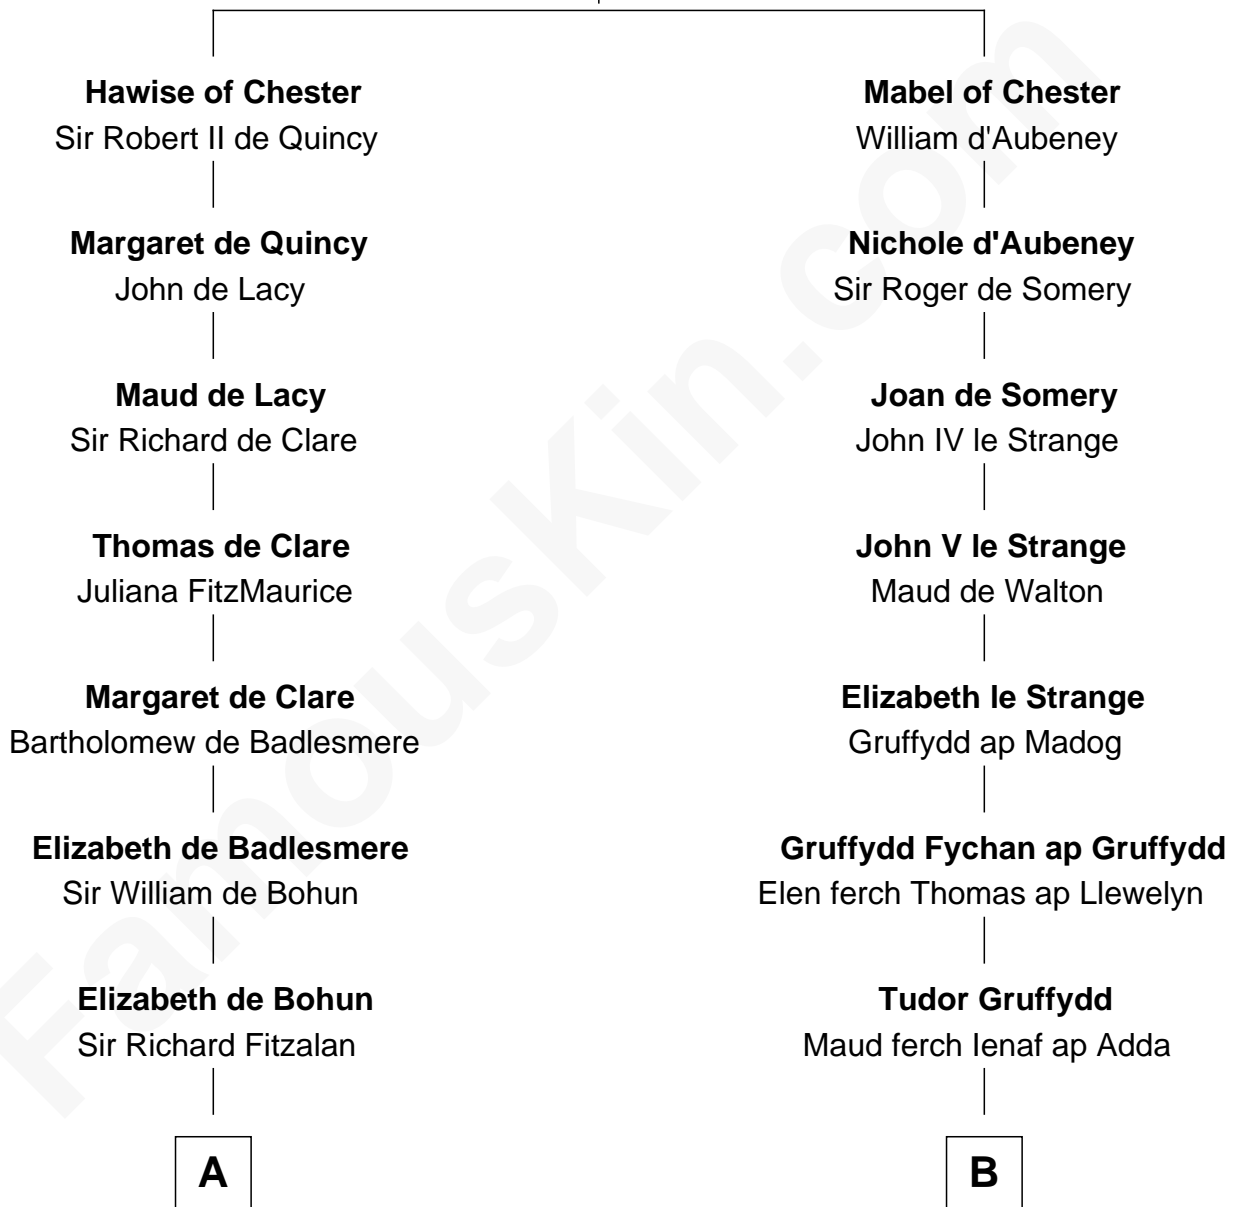

FamousKin.com Relationship Chart of

Eli Whitney

Inventor of the Cotton Gin

14th cousin 6 times removed of

Elihu Yale

Benefactor and Namesake of Yale College

Hugh de Kevelioc
Bertrade de Montfort

C

—
Elizabeth Wellington

John Fay

—
Benjamin Fay

Martha Miles

—
Elizabeth Fay

Eli Whitney

—
Eli Whitney

Inventor of the Cotton Gin