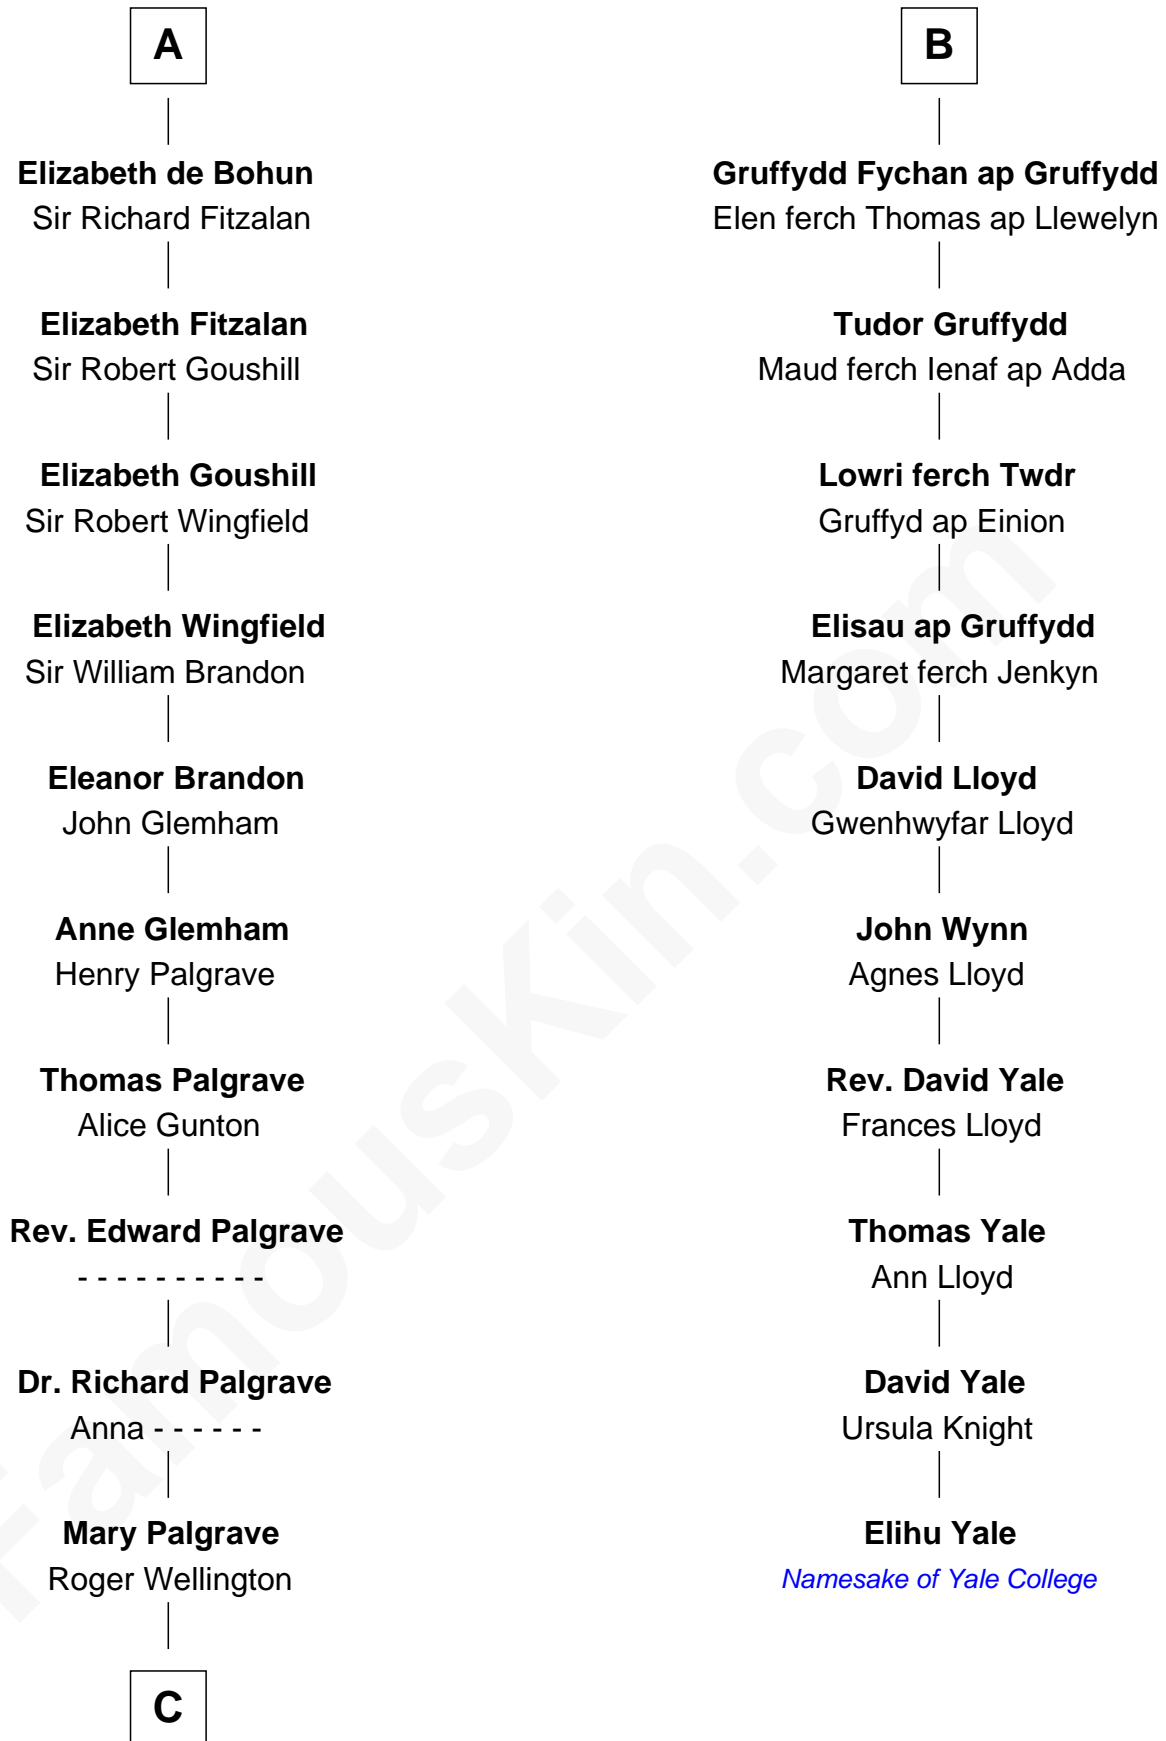

FamousKin.com Relationship Chart of

Eli Whitney

Inventor of the Cotton Gin

16th cousin 5 times removed of

Elihu Yale

Benefactor and Namesake of Yale College

Robert of Gloucester

Mabel FitzHamon

John IV le Strange

John V le Strange

Maud de Walton

Elizabeth le Strange

Gruffydd ap Madog

B

C

Benjamin Wellington

Elizabeth Sweetman

Elizabeth Wellington

John Fay

Benjamin Fay

Martha Miles

Elizabeth Fay

Eli Whitney

Eli Whitney