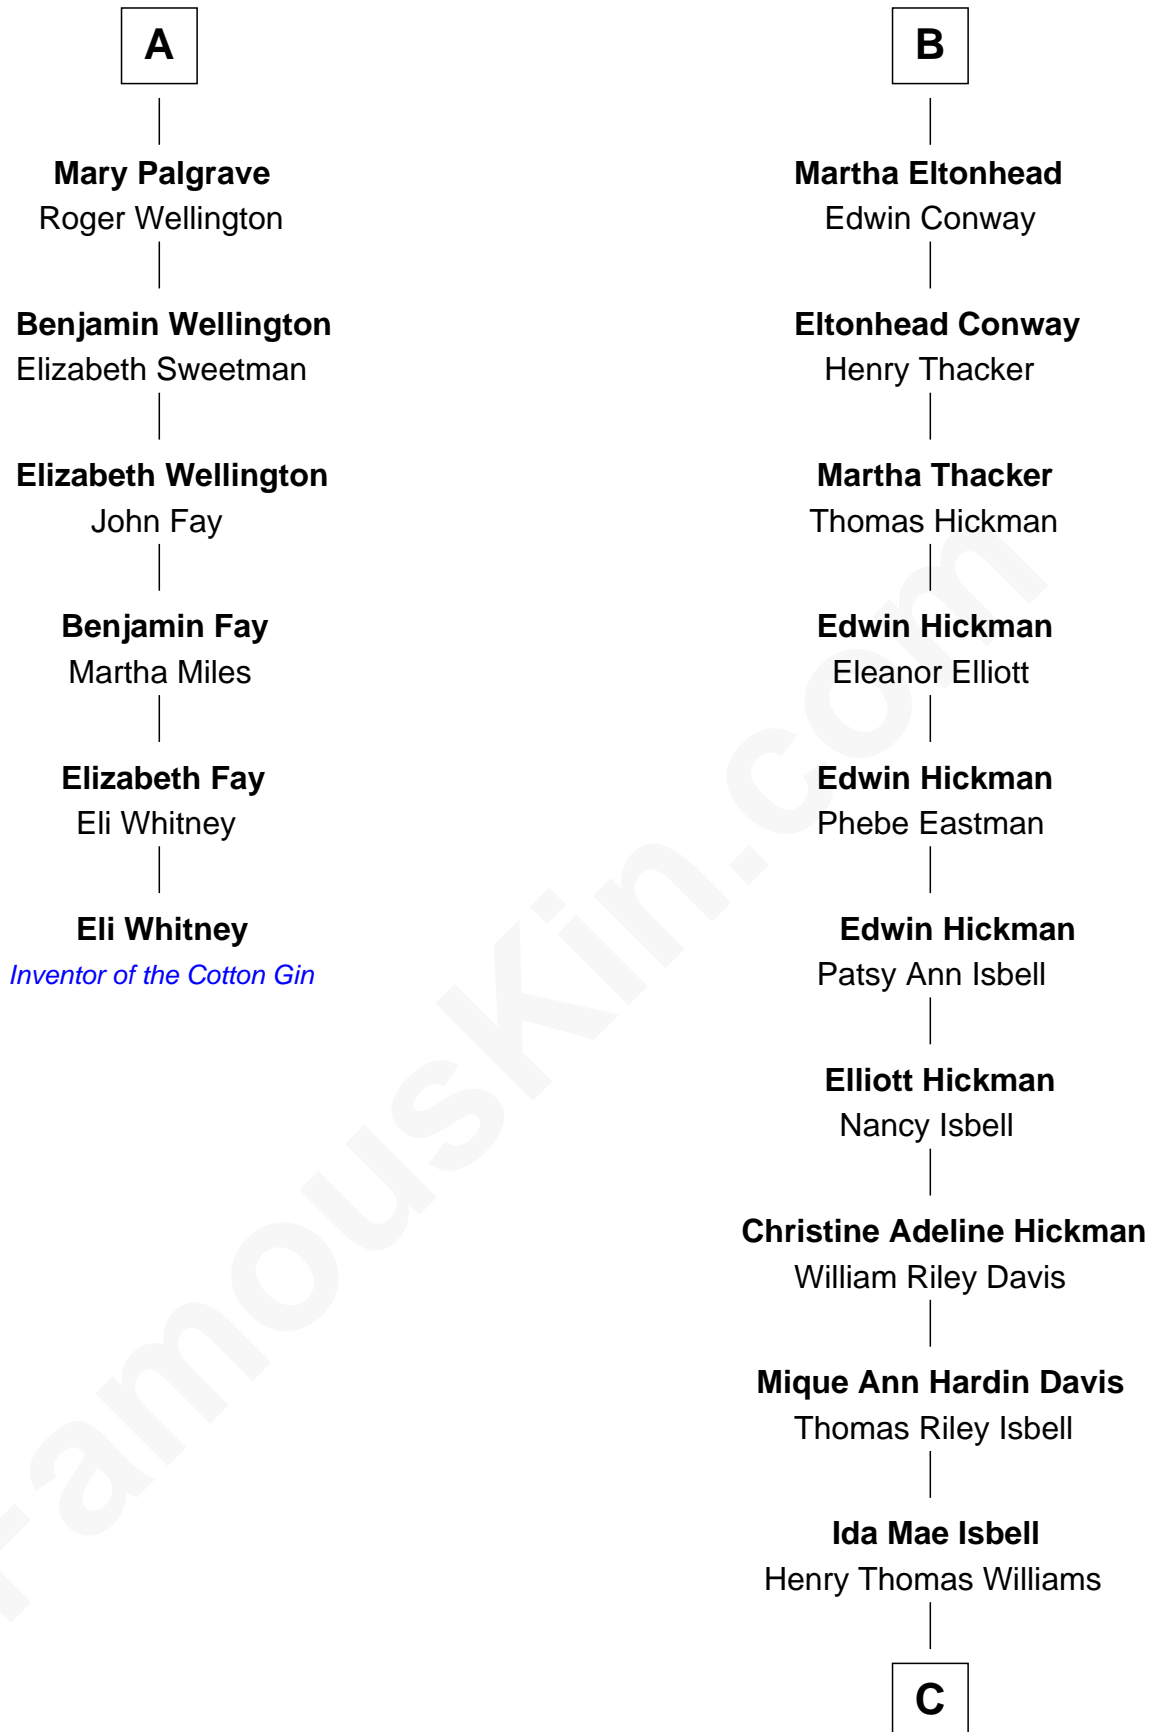

FamousKin.com Relationship Chart of

Eli Whitney

Inventor of the Cotton Gin

12th cousin 8 times removed of

Brad Pitt

Movie Actor

Sir Robert Goushill

Elizabeth Fitzalan

Katherine Stanley

Sir John Savage

Dulcia Savage

Sir Henry Bold

Maud Bold

Thomas Gerard

Jennet Gerard

Richard Eltonhead

William Eltonhead

Anne Bowers

Richard Eltonhead

Anne Sutton

B

C

Etta Coleman Williams

Emery A. Hillhouse