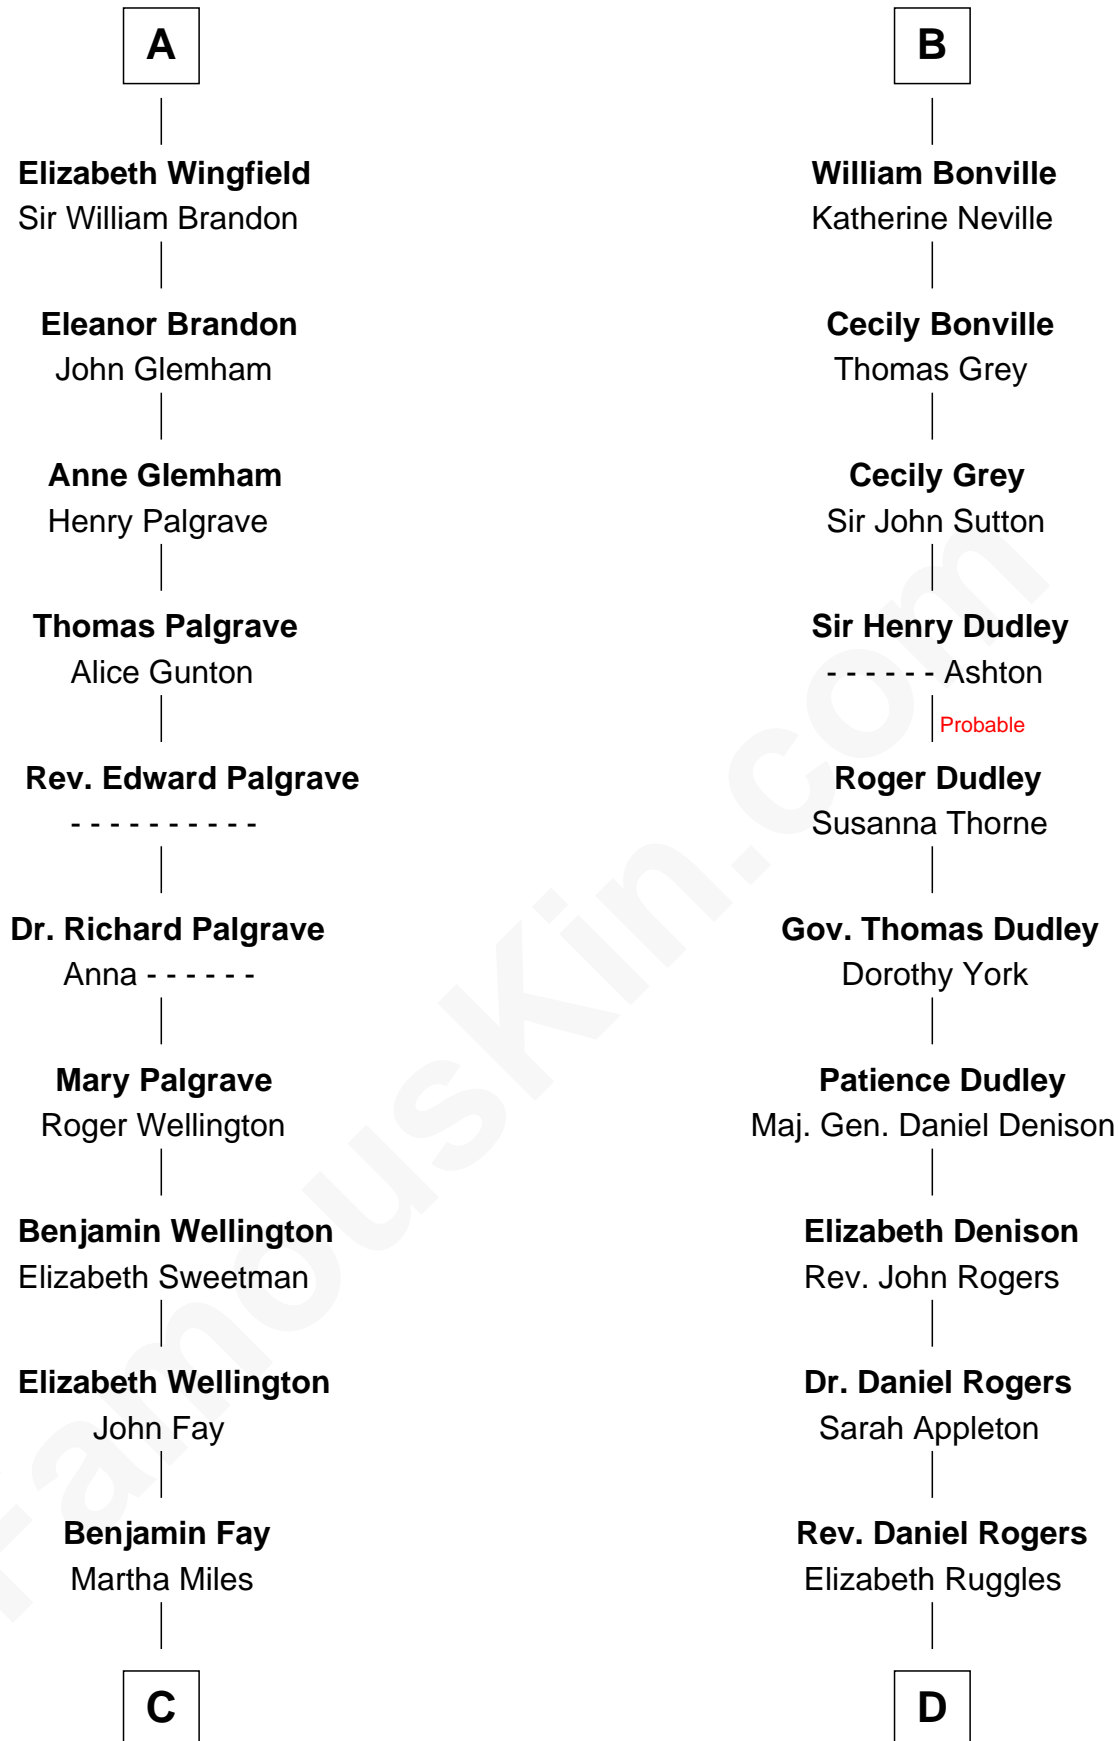

FamousKin.com

Relationship Chart of

Eli Whitney

Inventor of the Cotton Gin

18th cousin 2 times removed of

Colonel Robert Gould Shaw

U.S. Civil War leader of film "Glory" fame

Sir Humphrey de Bohun

Eleanor de Bohun

Sir John de Verdun

Maud de Verdun

Sir John de Grey

Sir Roger de Grey

Elizabeth de Hastings

Sir Reynold de Grey

Eleanor le Strange

Sir Reynold Grey

Margaret de Ros

Margaret Grey

Sir William Bonville

William Bonville

Elizabeth Harington

B

C

Elizabeth Fay

Eli Whitney

Eli Whitney

Inventor of the Cotton Gin

D

Sarah Rogers

Samuel Parkman

Elizabeth Willard Parkman