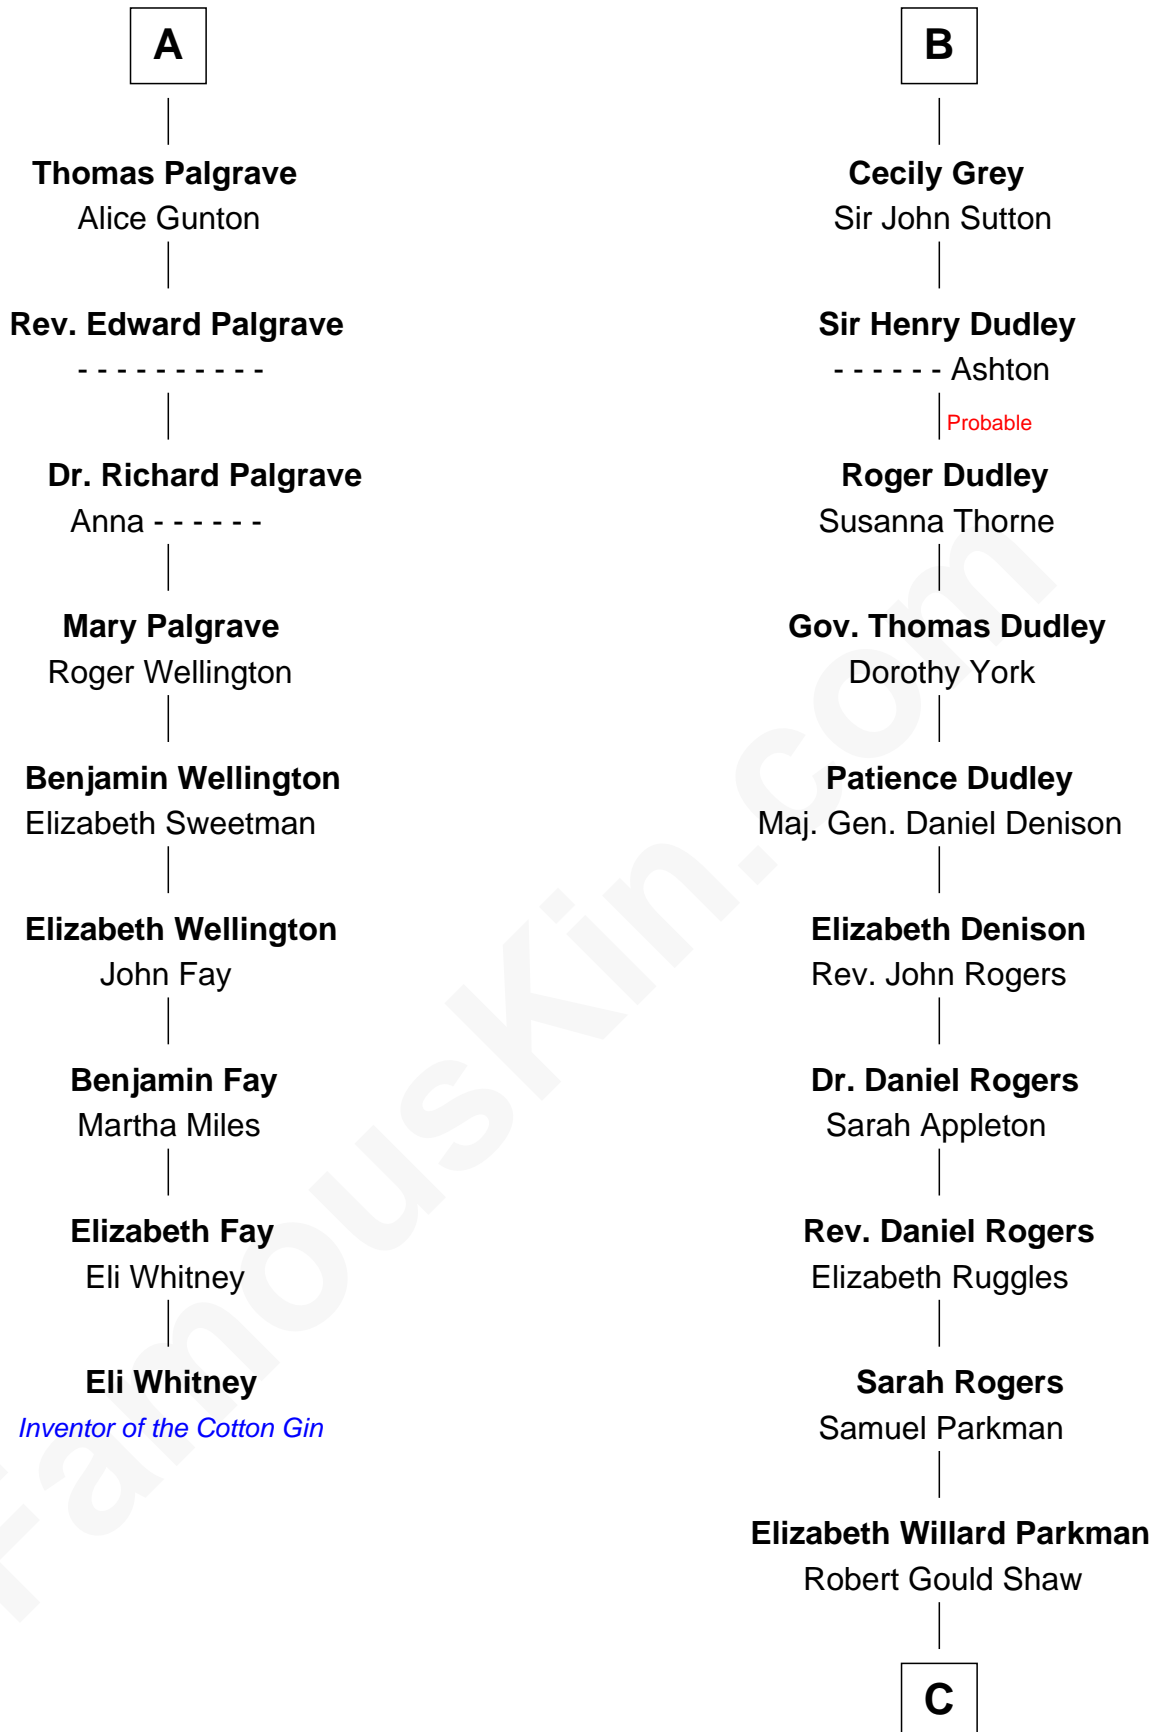

FamousKin.com

Relationship Chart of

Eli Whitney

Inventor of the Cotton Gin

15th cousin 3 times removed of

Colonel Robert Gould Shaw

U.S. Civil War leader of film "Glory" fame

Bartholomew de Badlesmere

Margery de Badlesmere

Sir William de Ros

Thomas de Ros

Beatrice de Stafford

Margaret de Ros

Sir Reynold Grey

Margaret Grey

Sir William Bonville

William Bonville

Elizabeth Harington

William Bonville

Katherine Neville

Cecily Bonville

Thomas Grey

B

C

Francis George Shaw

Sarah Blake Sturgis

Colonel Robert Gould Shaw

Main character in film "Glory"

FamousKin.com