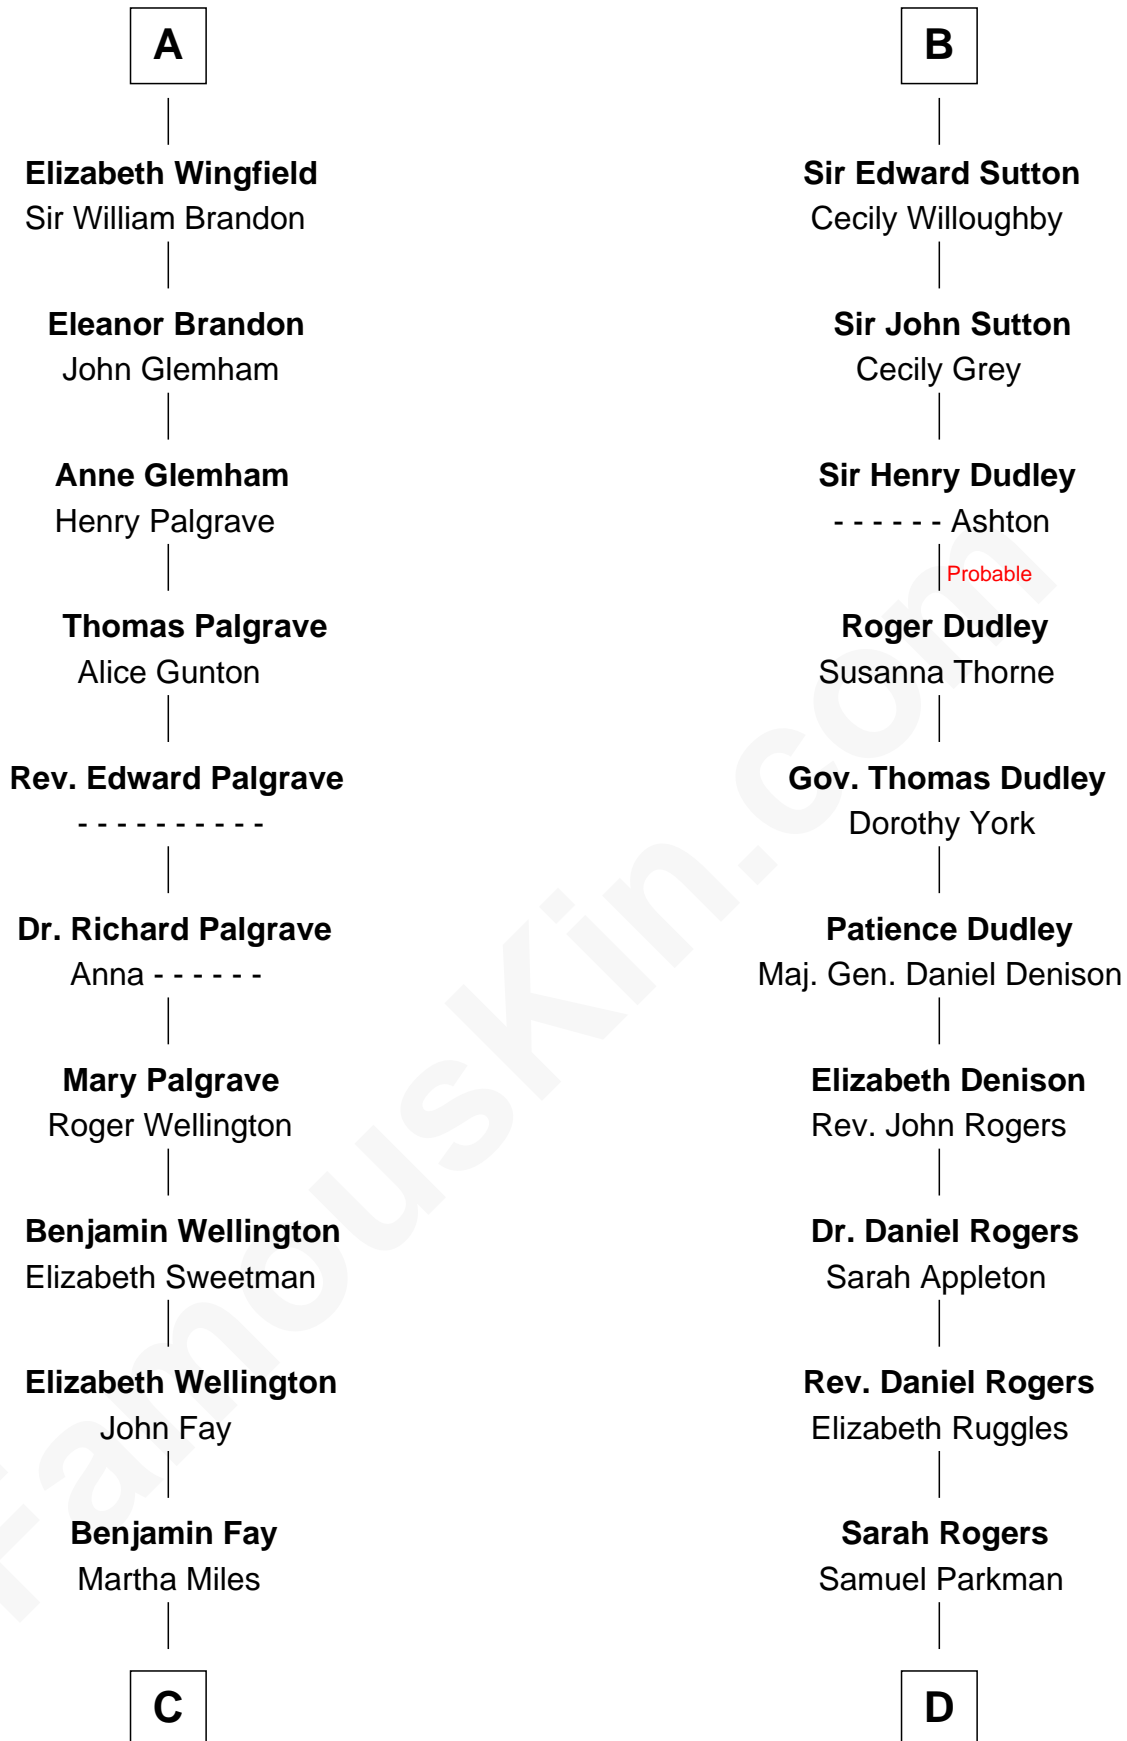

FamousKin.com

Relationship Chart of

Eli Whitney

Inventor of the Cotton Gin

18th cousin 1 time removed of

Colonel Robert Gould Shaw

U.S. Civil War leader of film "Glory" fame

William de Braiose

Eva Marshal

Eleanor de Braiose
Sir Humphrey de Bohun

Humphrey de Bohun
Maud de Fiennes

Humphrey de Bohun
Elizabeth Plantagenet

Sir William de Bohun
Elizabeth de Badlesmere

Elizabeth de Bohun
Sir Richard Fitzalan

Elizabeth Fitzalan
Sir Robert Goushill

Elizabeth Goushill
Sir Robert Wingfield

A

Eve de Braiose
Sir William de Cantilupe

Milicent de Cantilupe
Eudo la Zouche

Eve la Zouche
Sir Maurice de Berkeley

Thomas de Berkeley
Katherine de Clyvedon

Sir John Berkeley
Elizabeth Betteshorne

Elizabeth Berkeley
Sir John Sutton

Sir Edmund Sutton
Joyce Tiptoft

B

C

Elizabeth Fay

Eli Whitney

Eli Whitney