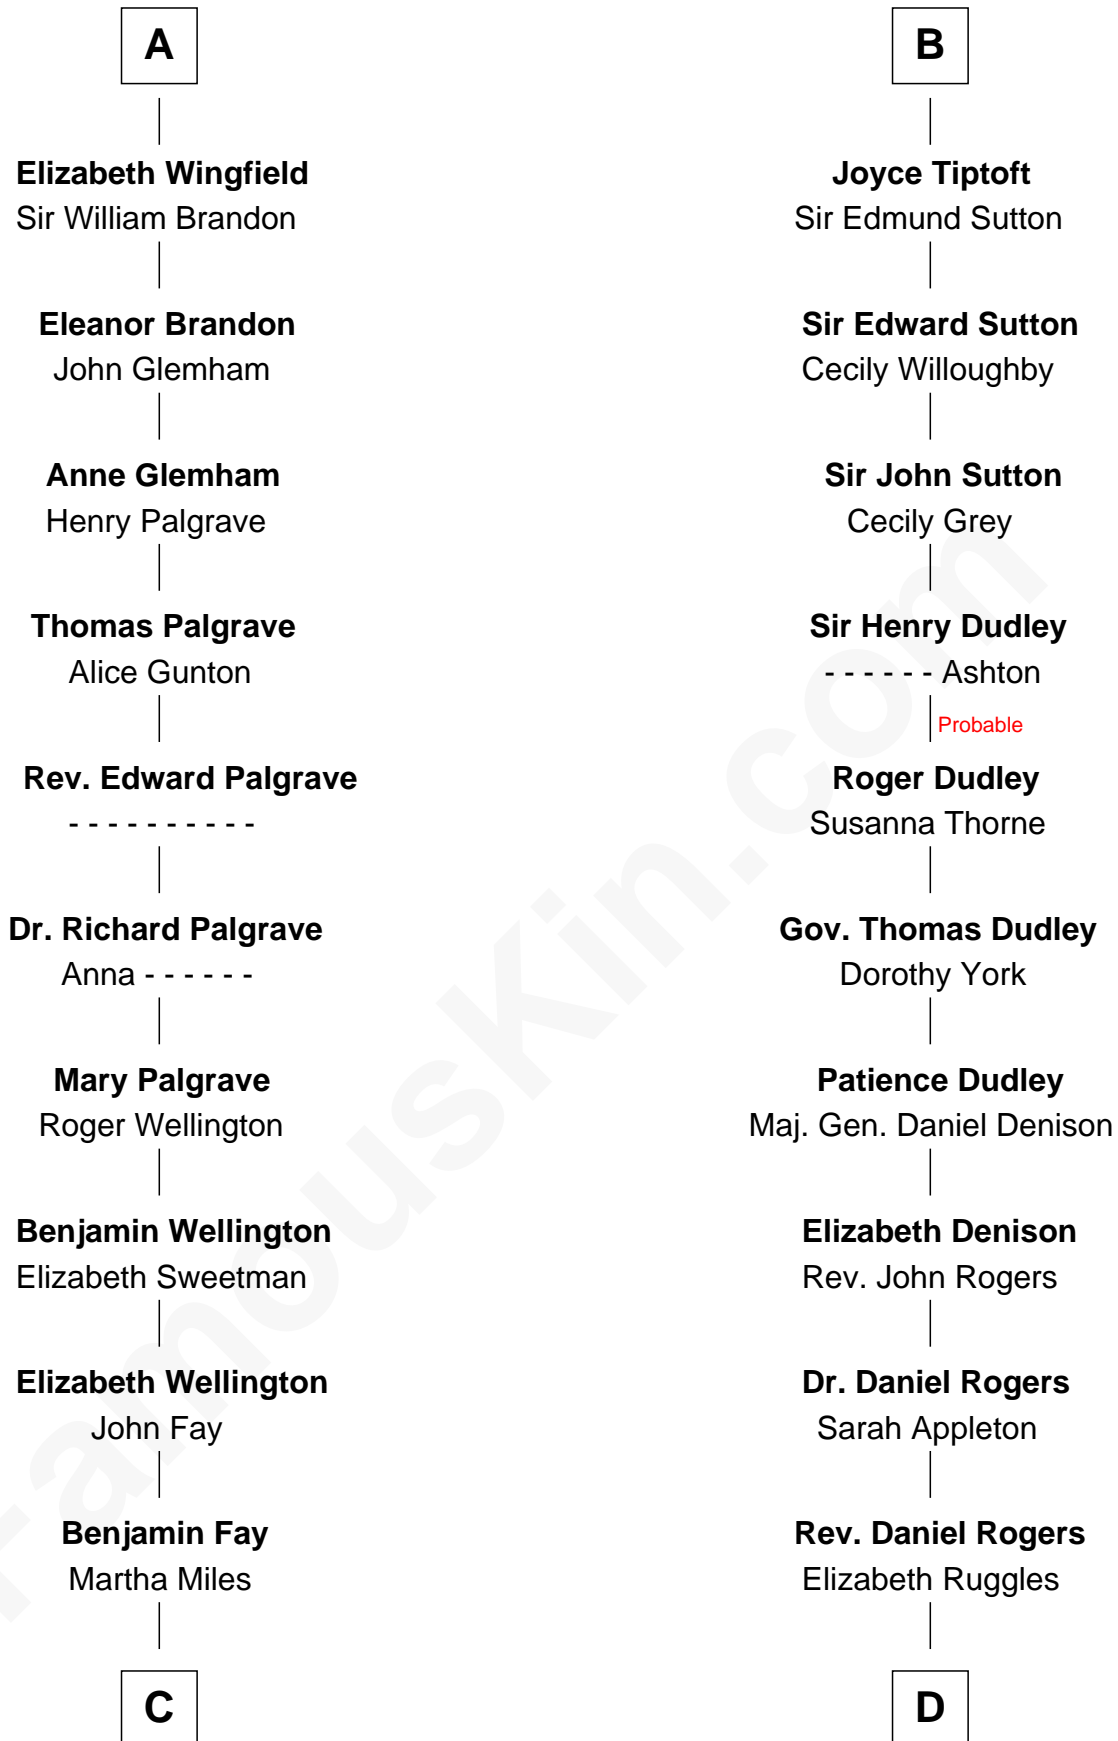

FamousKin.com

Relationship Chart of

Eli Whitney

Inventor of the Cotton Gin

18th cousin 2 times removed of

Colonel Robert Gould Shaw

U.S. Civil War leader of film "Glory" fame

C

Elizabeth Fay

Eli Whitney

Eli Whitney

Inventor of the Cotton Gin

D

Sarah Rogers

Samuel Parkman

Elizabeth Willard Parkman

Robert Gould Shaw

Francis George Shaw

Sarah Blake Sturgis

Colonel Robert Gould Shaw

Main character in film "Glory"

FamousKin.com