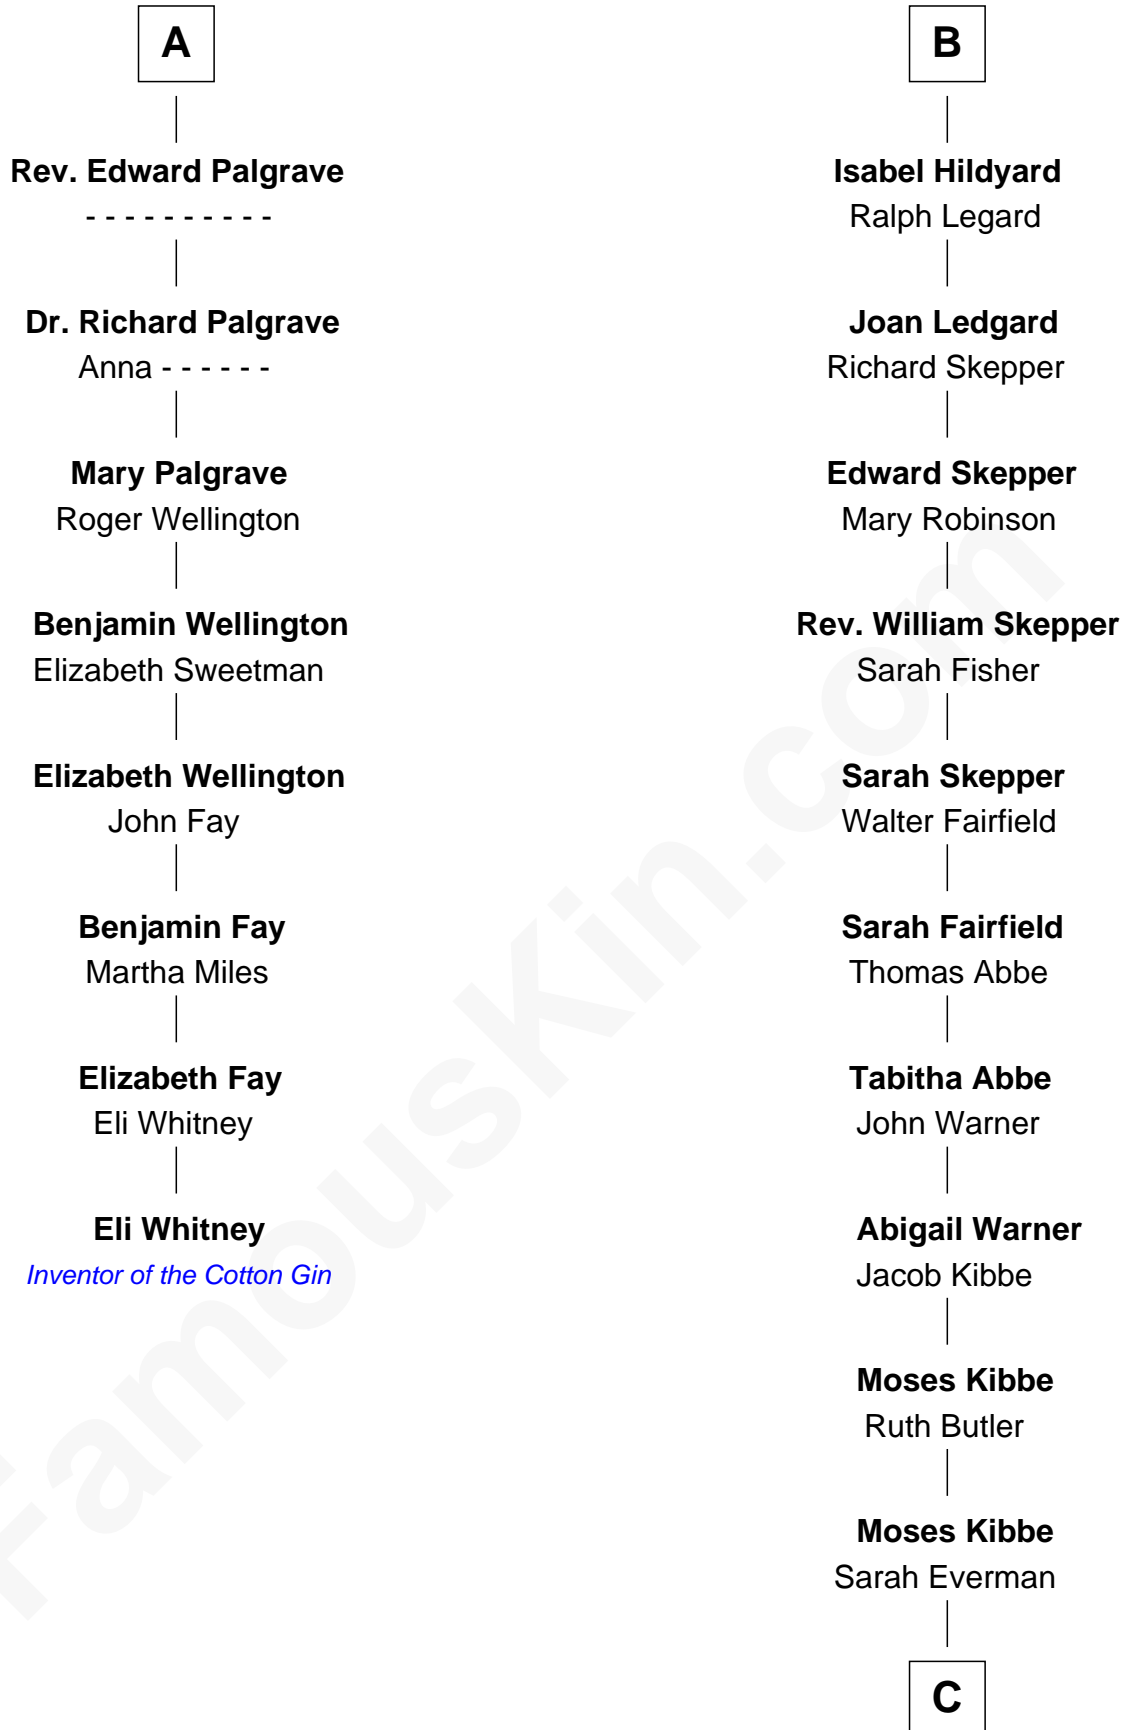

FamousKin.com Relationship Chart of

Eli Whitney

Inventor of the Cotton Gin

14th cousin 6 times removed of

Roy Rogers

Cowboy movie actor and singer

Elizabeth de Badlesmere

with husband
Sir William de Bohun

with husband
Sir Edmund Mortimer

Elizabeth de Bohun
Sir Richard Fitzalan

Sir Roger de Mortimer
Philippa de Montagu

Elizabeth Fitzalan
Sir Robert Goushill

Edmund Mortimer
Philippa Plantagenet

Elizabeth Goushill
Sir Robert Wingfield

Elizabeth Mortimer
Sir Henry Percy

Elizabeth Wingfield
Sir William Brandon

Elizabeth Percy
Sir John Clifford

Eleanor Brandon
John Glemham

Mary Clifford
Sir Philip Wentworth

Anne Glemham
Henry Palgrave

Elizabeth Wentworth
Sir Martin de la See

Thomas Palgrave
Alice Gunton

Joan de la See
Sir Piers Hildyard

A

B

C

Jacintha Kibbe

William Womack

Archer Womack