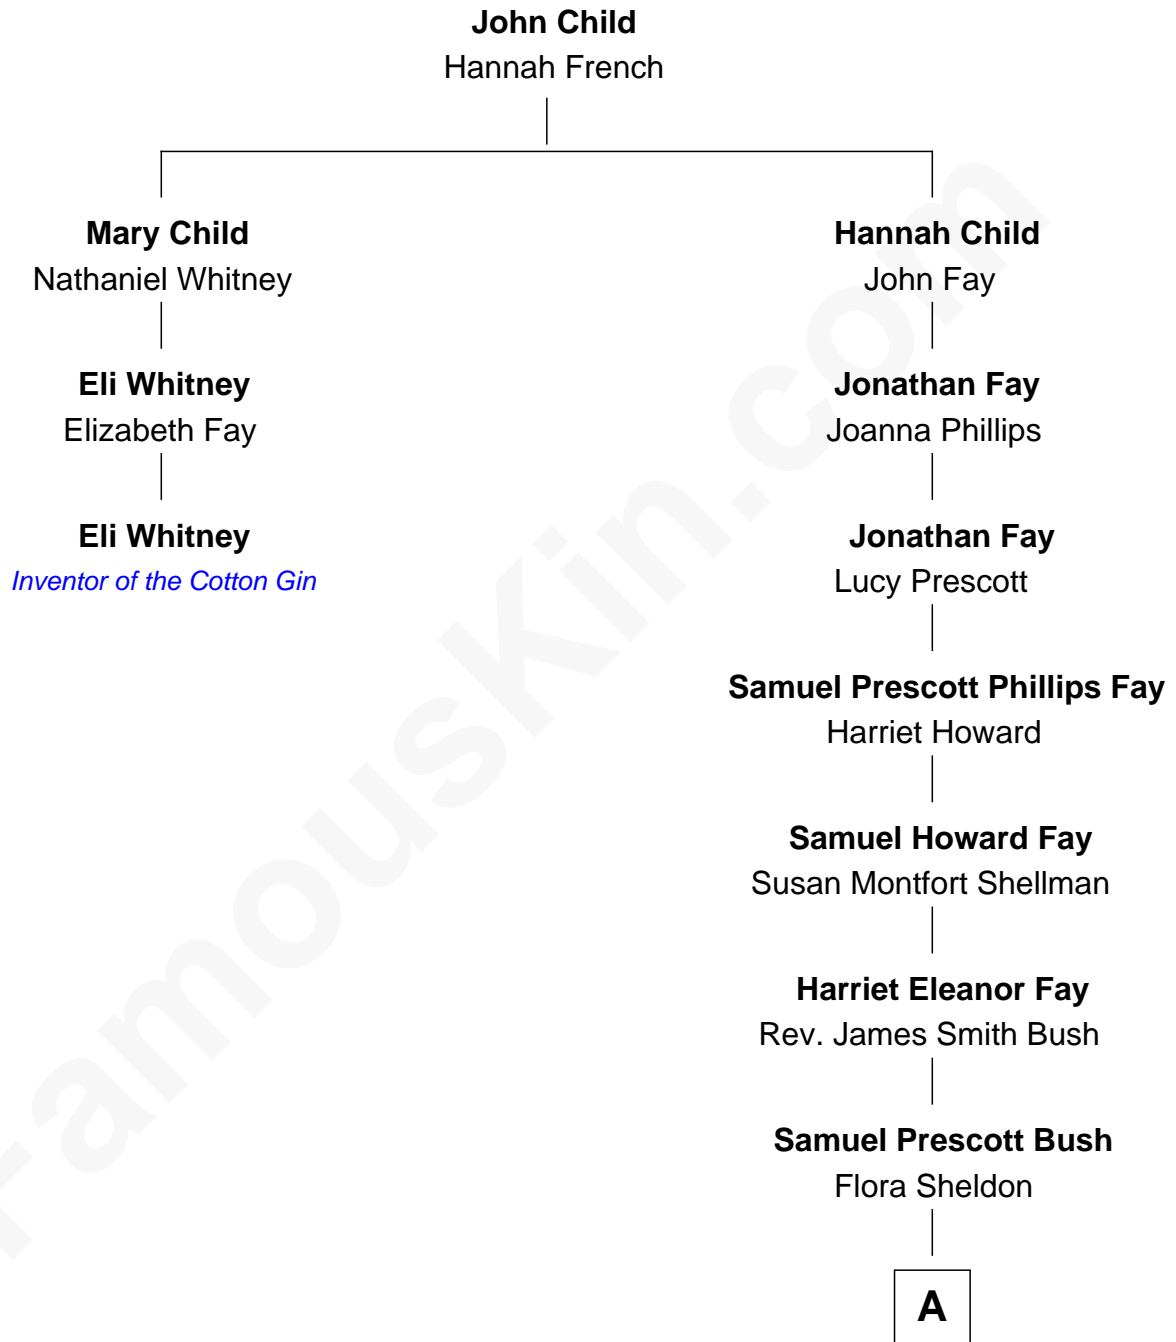

FamousKin.com

Relationship Chart of

Eli Whitney

Inventor of the Cotton Gin

2nd cousin 6 times removed of

George H. W. Bush

41st U.S. President

A

Prescott Sheldon Bush

Dorothy Wear Walker

George H. W. Bush

41st U.S. President

FamousKin.com