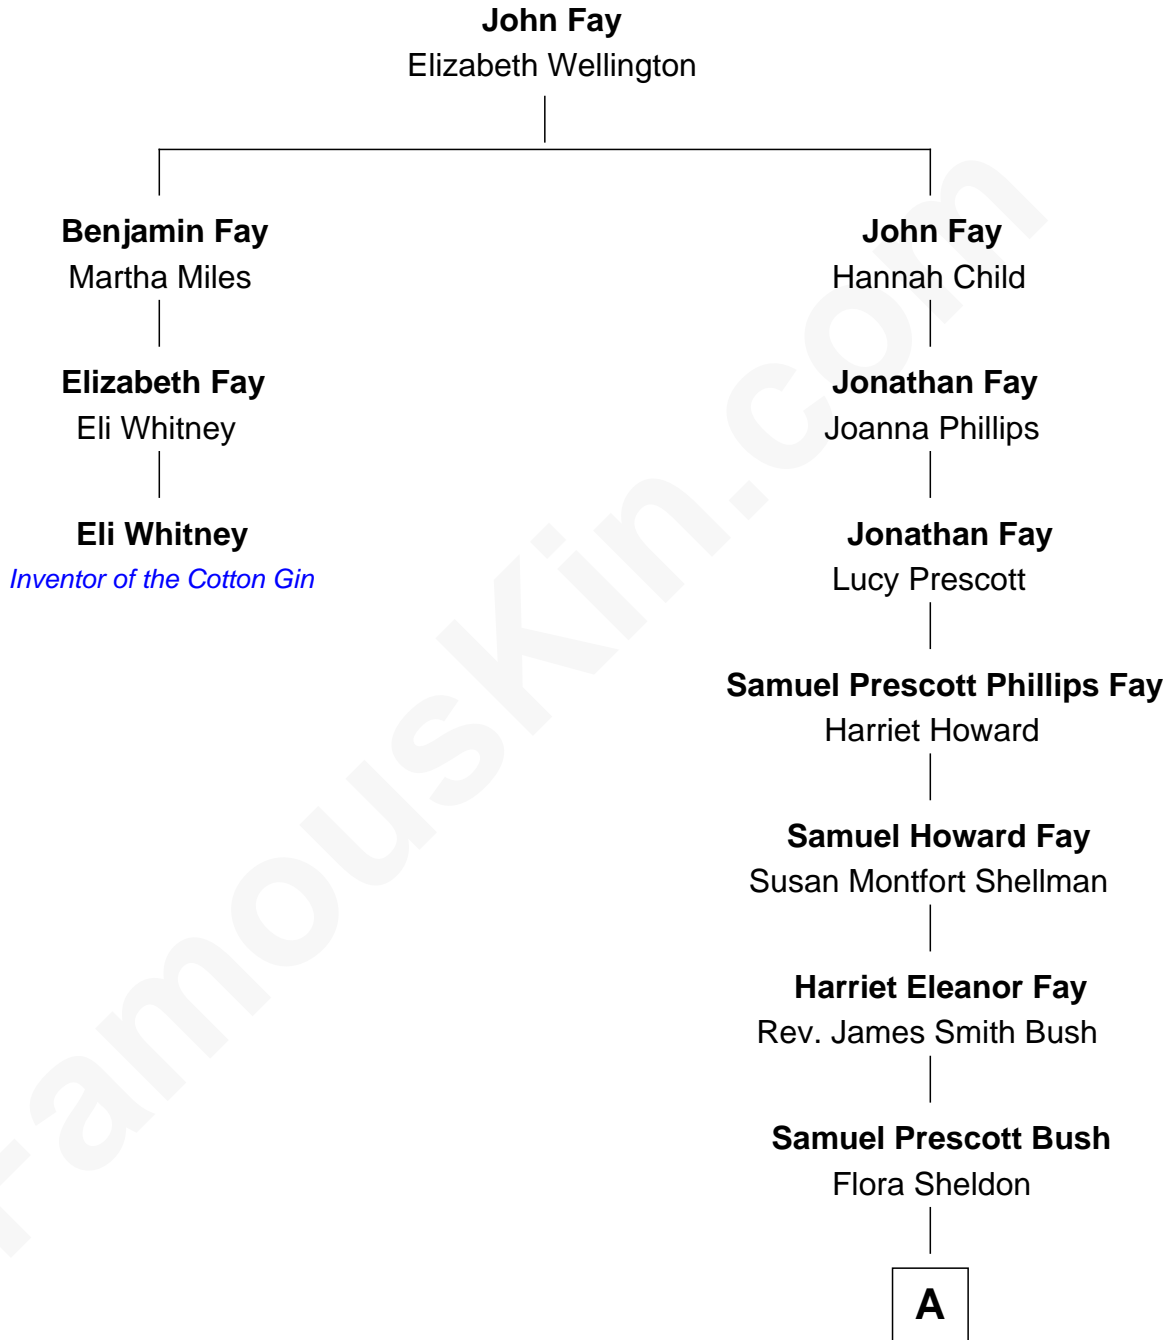

## Relationship Chart of

### Eli Whitney

*Inventor of the Cotton Gin*

2nd cousin 6 times removed of

### George H. W. Bush

*41st U.S. President*

**A**

Prescott Sheldon Bush

Dorothy Wear Walker

George H. W. Bush

*41st U.S. President*

FamousKin.com