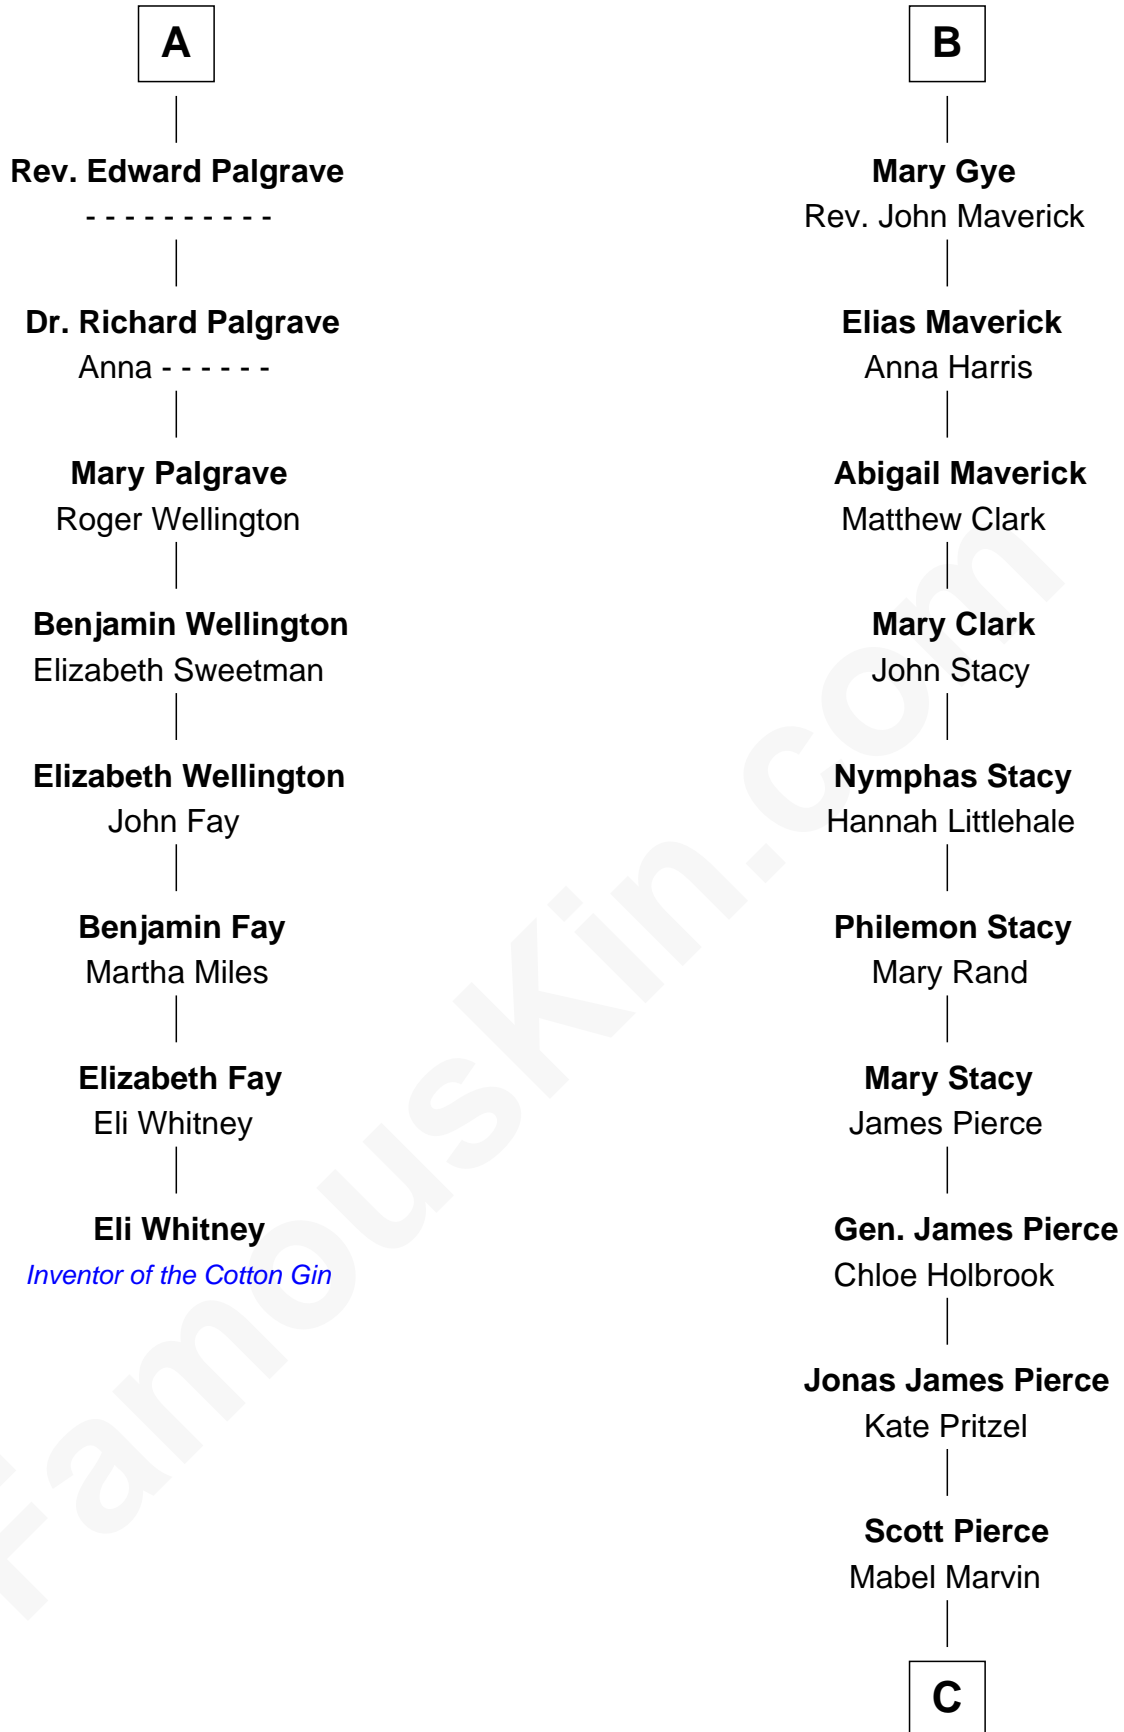

FamousKin.com

Relationship Chart of

Eli Whitney

Inventor of the Cotton Gin

14th cousin 4 times removed of

Barbara (Pierce) Bush

First Lady of President George H.W. Bush

C

Marvin Pierce
Pauline Robinson

Barbara (Pierce) Bush
First Lady of George H.W. Bush

FamousKin.com