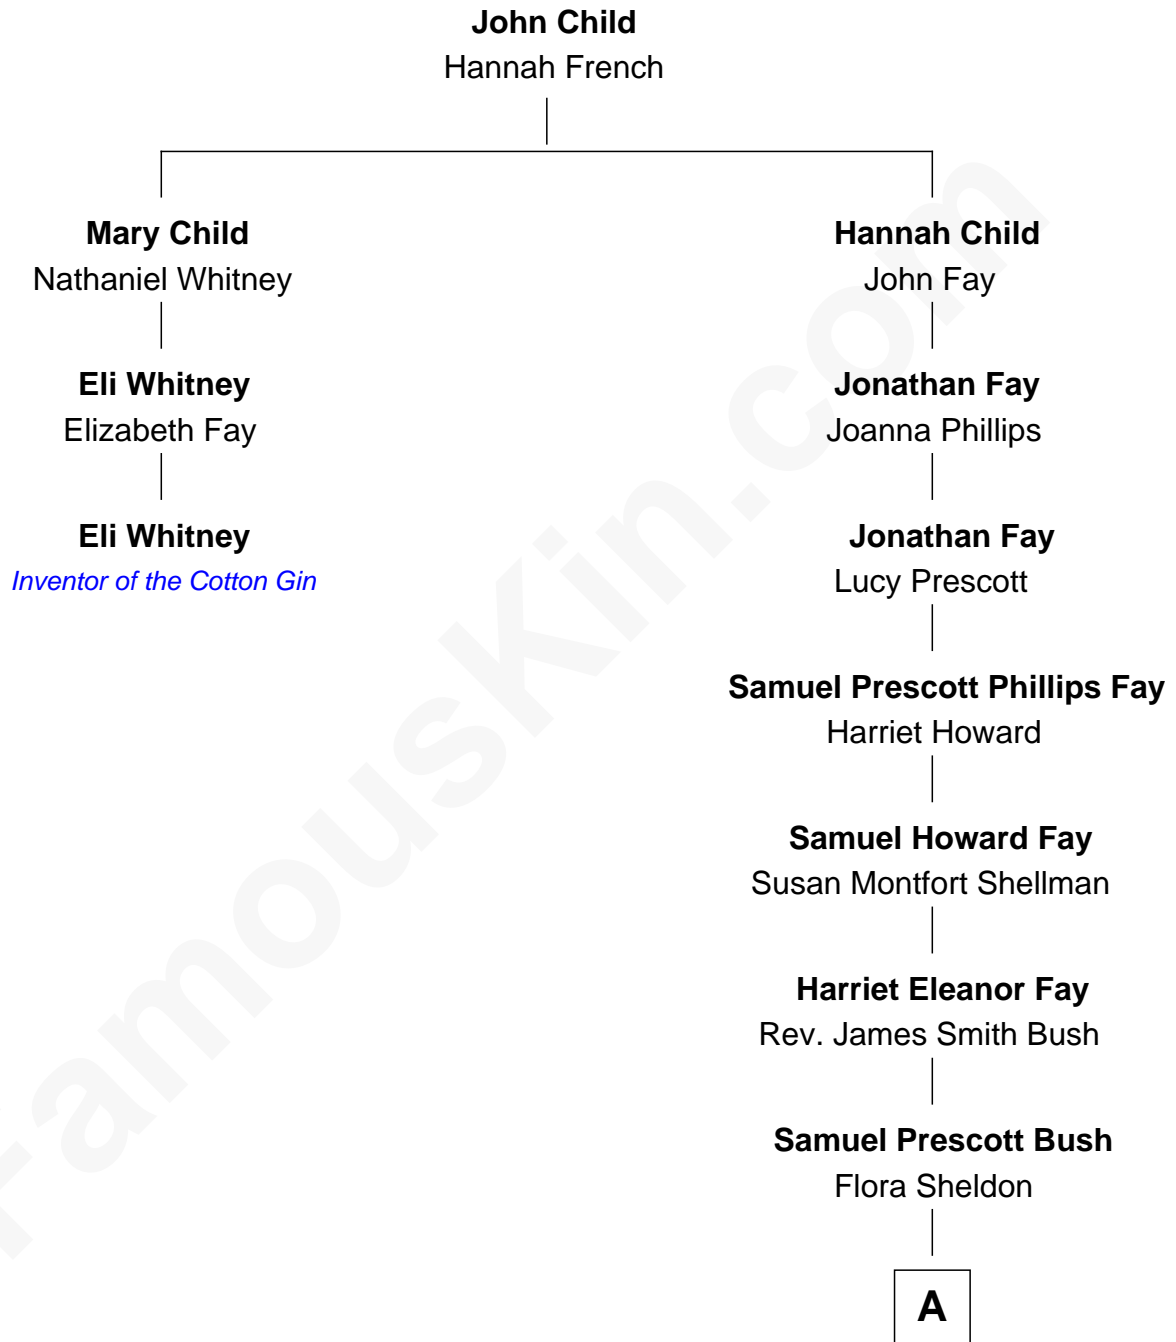

FamousKin.com

Relationship Chart of

Eli Whitney

Inventor of the Cotton Gin

2nd cousin 7 times removed of

George W. Bush
43rd U.S. President

A

Prescott Sheldon Bush

Dorothy Wear Walker

George Herbert Walker Bush

Barbara Pierce

George W. Bush

43rd U.S. President

FamousKin.com