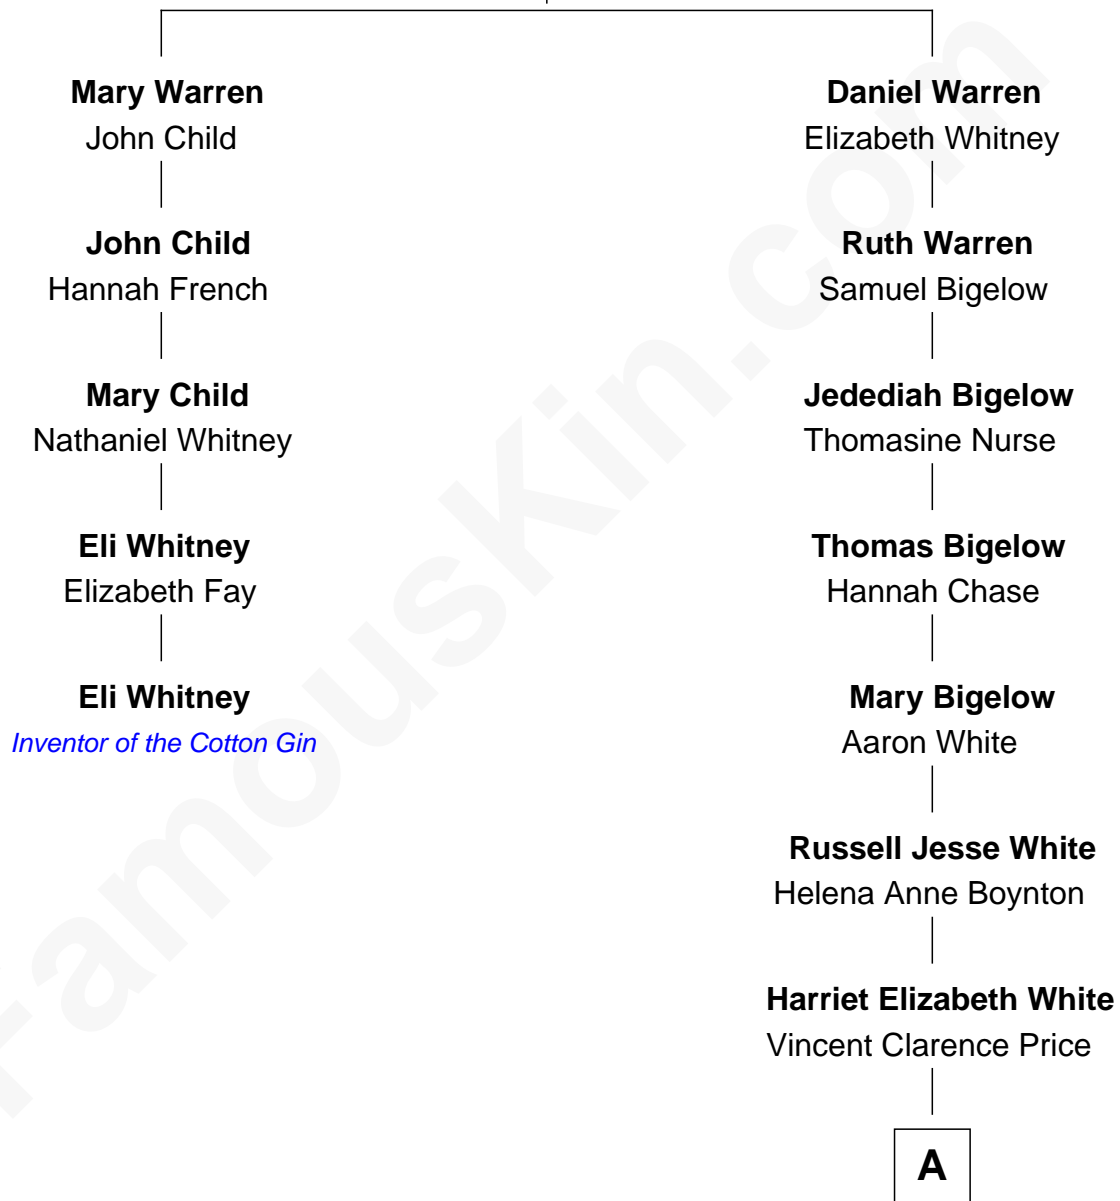

FamousKin.com Relationship Chart of

Eli Whitney

Inventor of the Cotton Gin

4th cousin 4 times removed of

Vincent Price

Movie Actor

Daniel Warren

Mary Barron

A

Vincent Leonard Price
Marguerite Cobb Wilcox

Vincent Price
Movie Actor

FamousKin.com