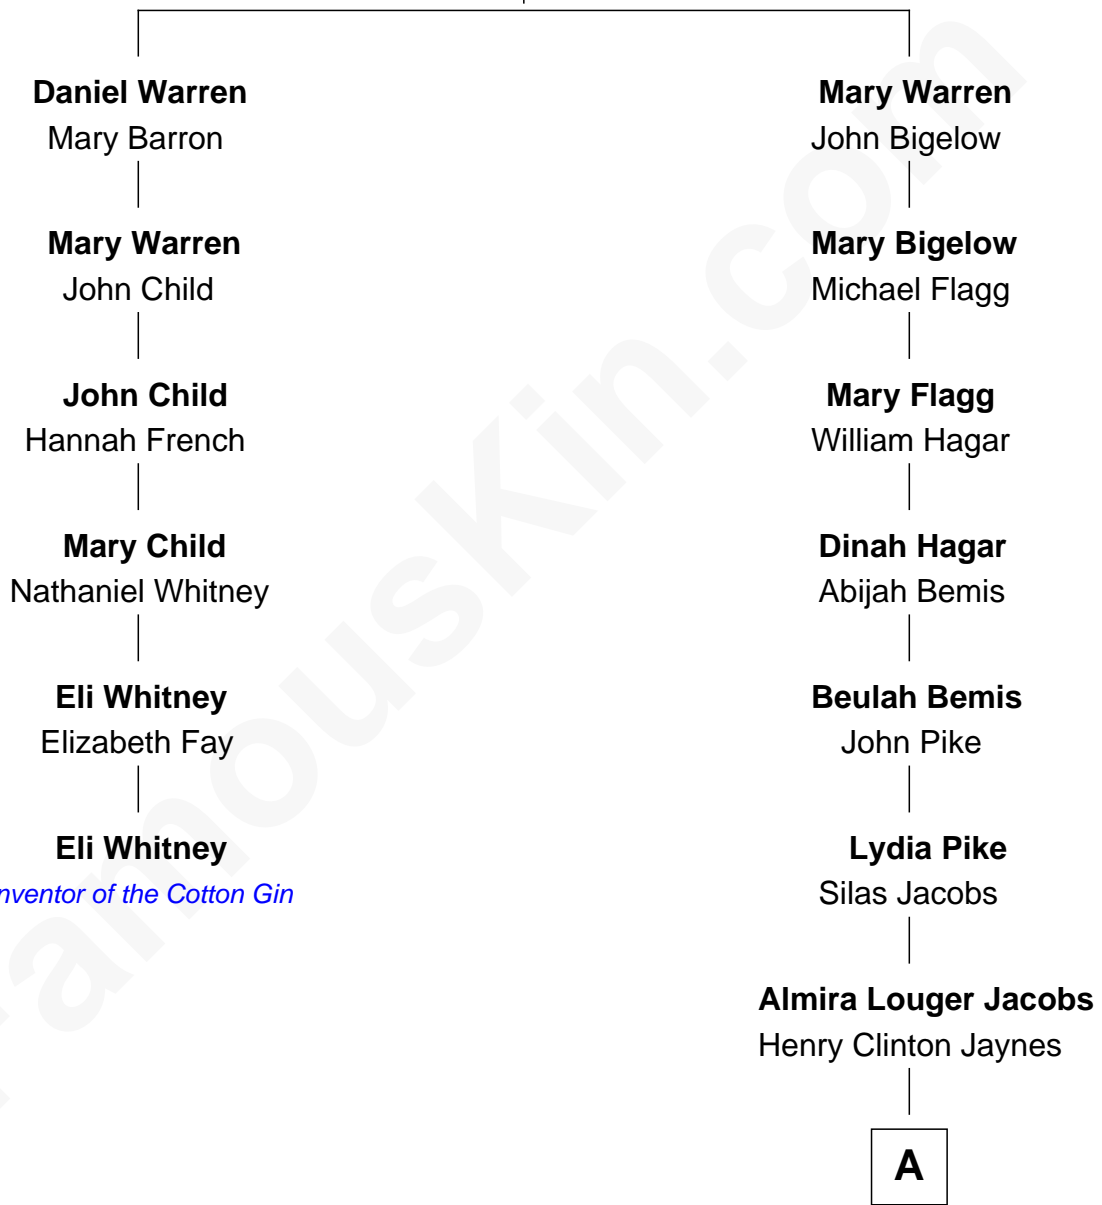

# FamousKin.com Relationship Chart of

**Eli Whitney**

*Inventor of the Cotton Gin*

5th cousin 5 times removed of

**Jane Fonda**

*Movie Actress*

**John Warren**  
Margaret - - - - -

A

Henry Silas Jaynes

Elma L. Lanphear

Herberta Elma Jaynes

William Brace Fonda

Henry Jaynes Fonda

Frances Ford Seymour

Jane Fonda

*Movie Actress*