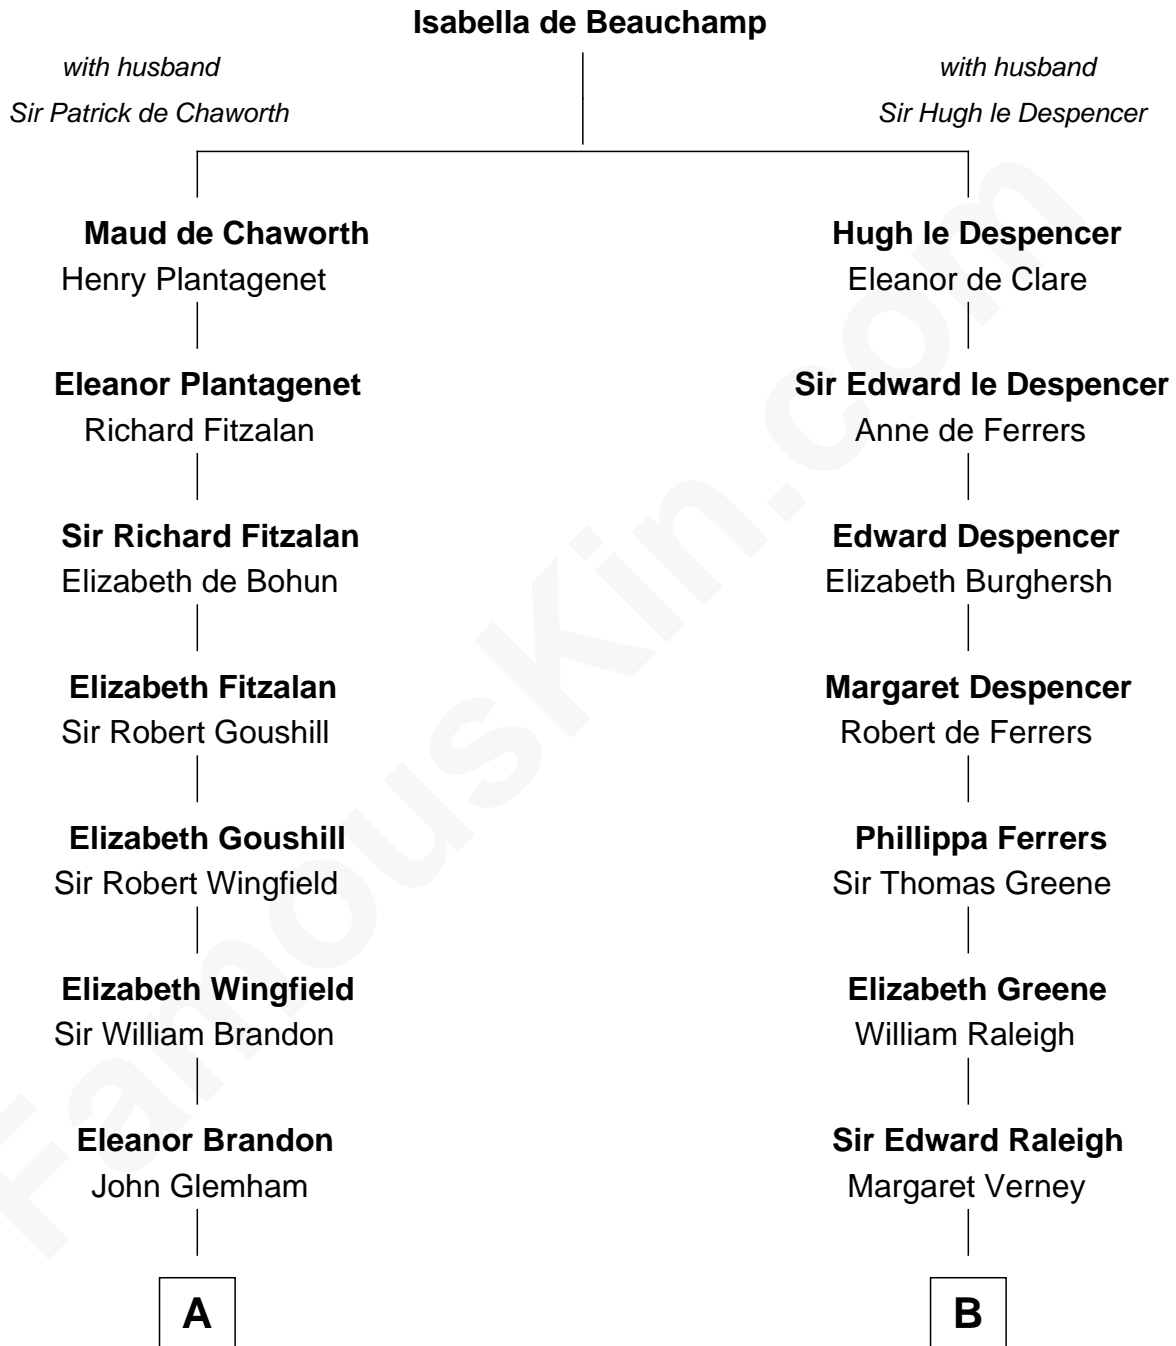

FamousKin.com

Relationship Chart of

Eli Whitney

Inventor of the Cotton Gin

16th cousin 2 times removed of

Lucretia (Rudolph) Garfield

First Lady of President James Garfield

C

Arabella Greene Mason

Zebulon Rudolph

Lucretia (Rudolph) Garfield

First Lady of James Garfield

FamousKin.com