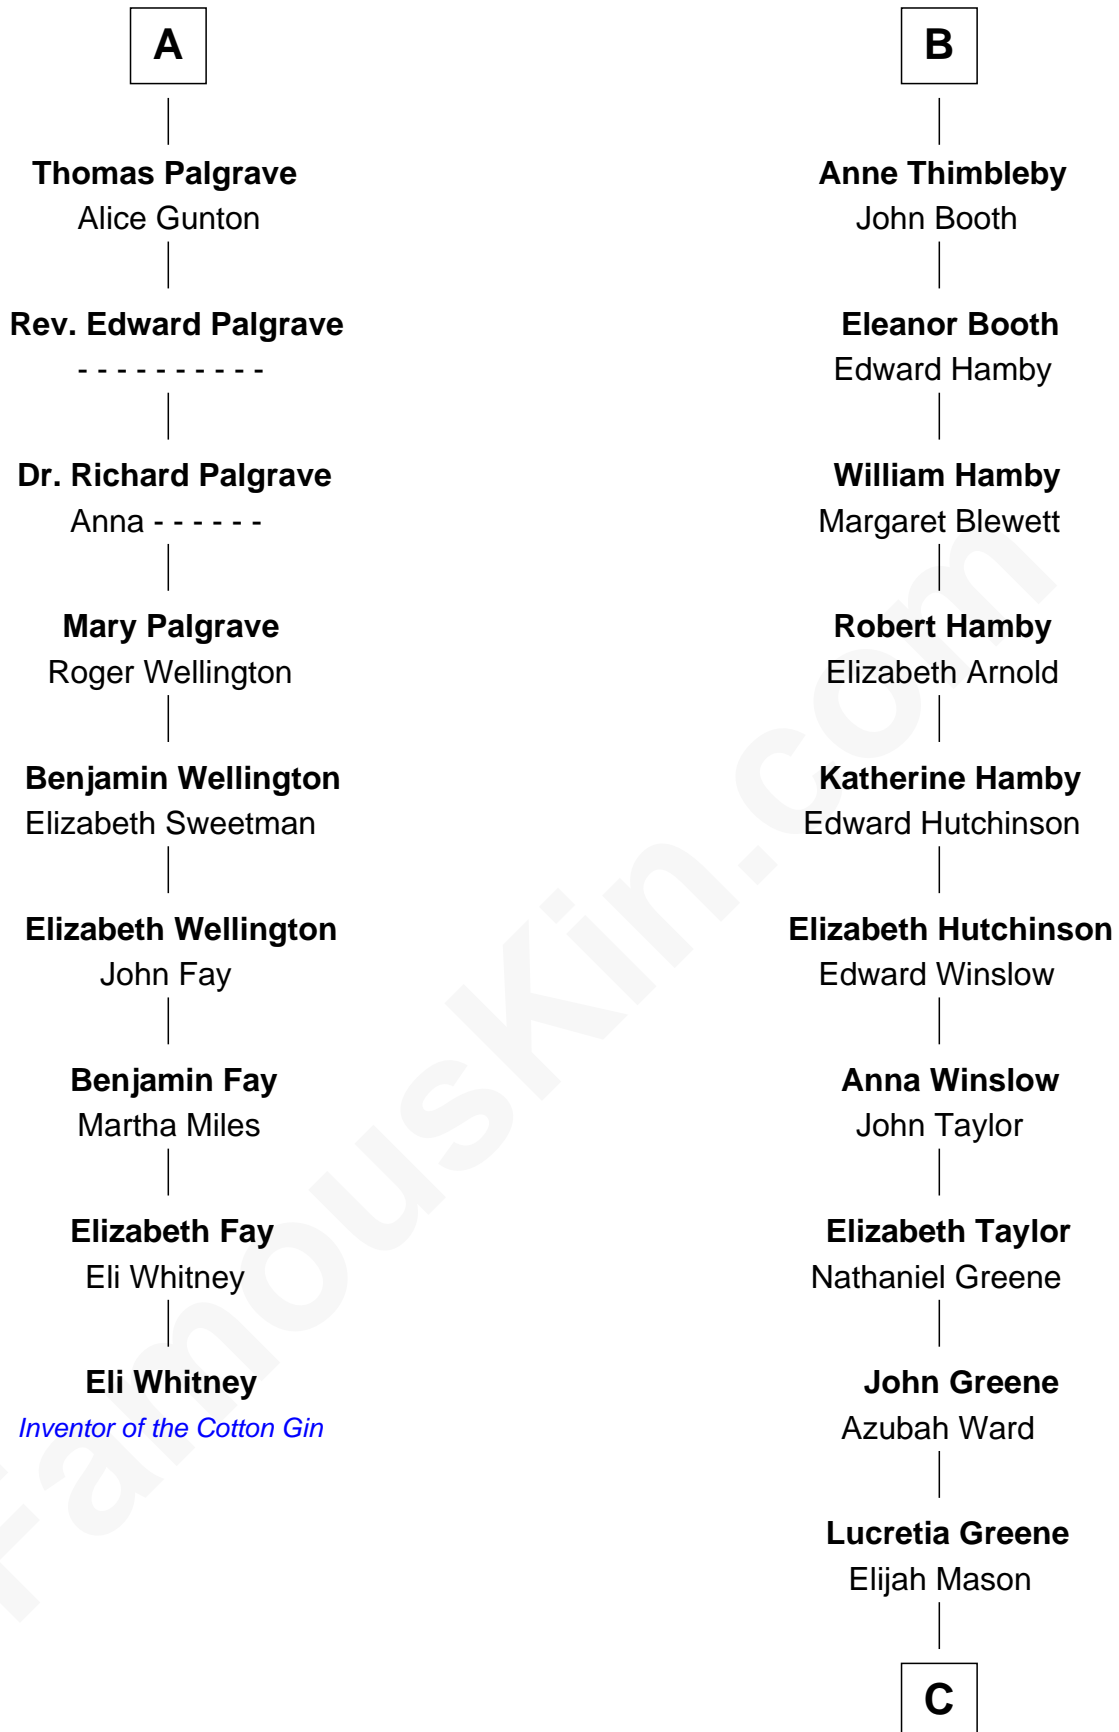

FamousKin.com

Relationship Chart of

Eli Whitney

Inventor of the Cotton Gin

15th cousin 3 times removed of

Lucretia (Rudolph) Garfield

First Lady of President James Garfield

Bartholomew de Badlesmere

Margaret Freville

Sir Hugh Willoughby

Margery Willoughby

Sir Godfrey Hilton

Elizabeth Hilton

Richard Thimbleby

B

C

Arabella Greene Mason

Zebulon Rudolph

Lucretia (Rudolph) Garfield

First Lady of James Garfield

FamousKin.com