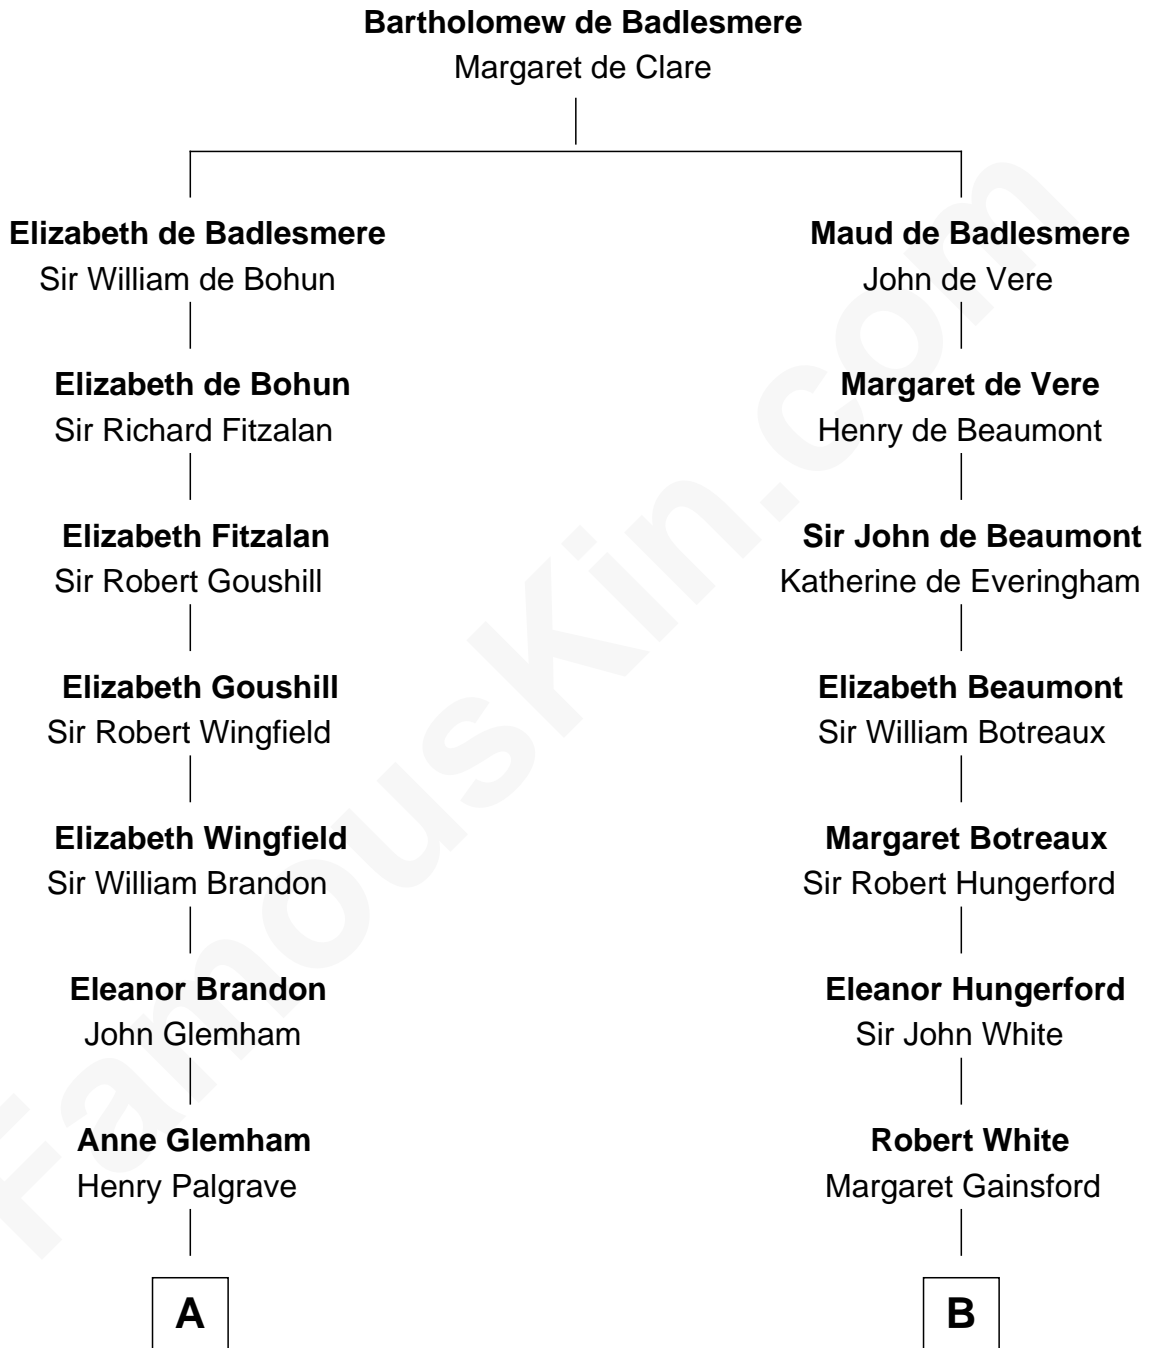

FamousKin.com

Relationship Chart of

Eli Whitney

Inventor of the Cotton Gin

15th cousin 5 times removed of

Louis L'Amour

Western Author

C

William S. Dearborn

Frederica Garic

Abraham Truman Dearborn

Elizabeth Frances Freeman

Emily Lavis Dearborn

Dr. Louis Charles LaMoore

Louis L'Amour

Western Author