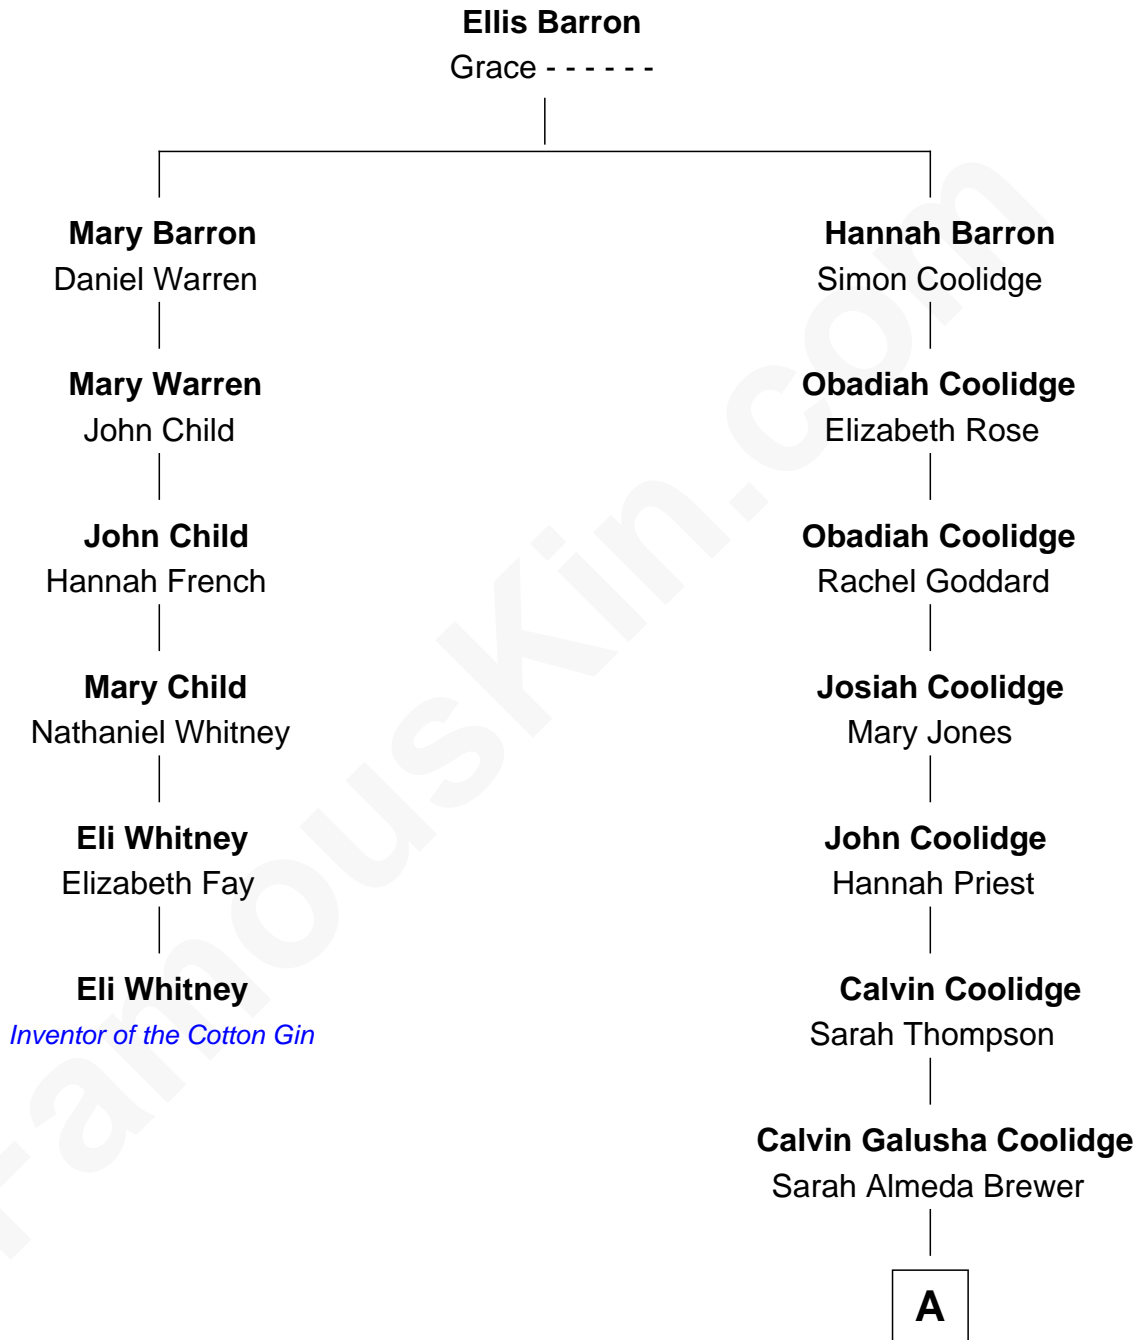

FamousKin.com

Relationship Chart of

Eli Whitney

Inventor of the Cotton Gin

5th cousin 3 times removed of

Calvin Coolidge

30th U.S. President

A

Col. John Calvin Coolidge
Victoria Josephine Moor

Calvin Coolidge
30th U.S. President

FamousKin.com