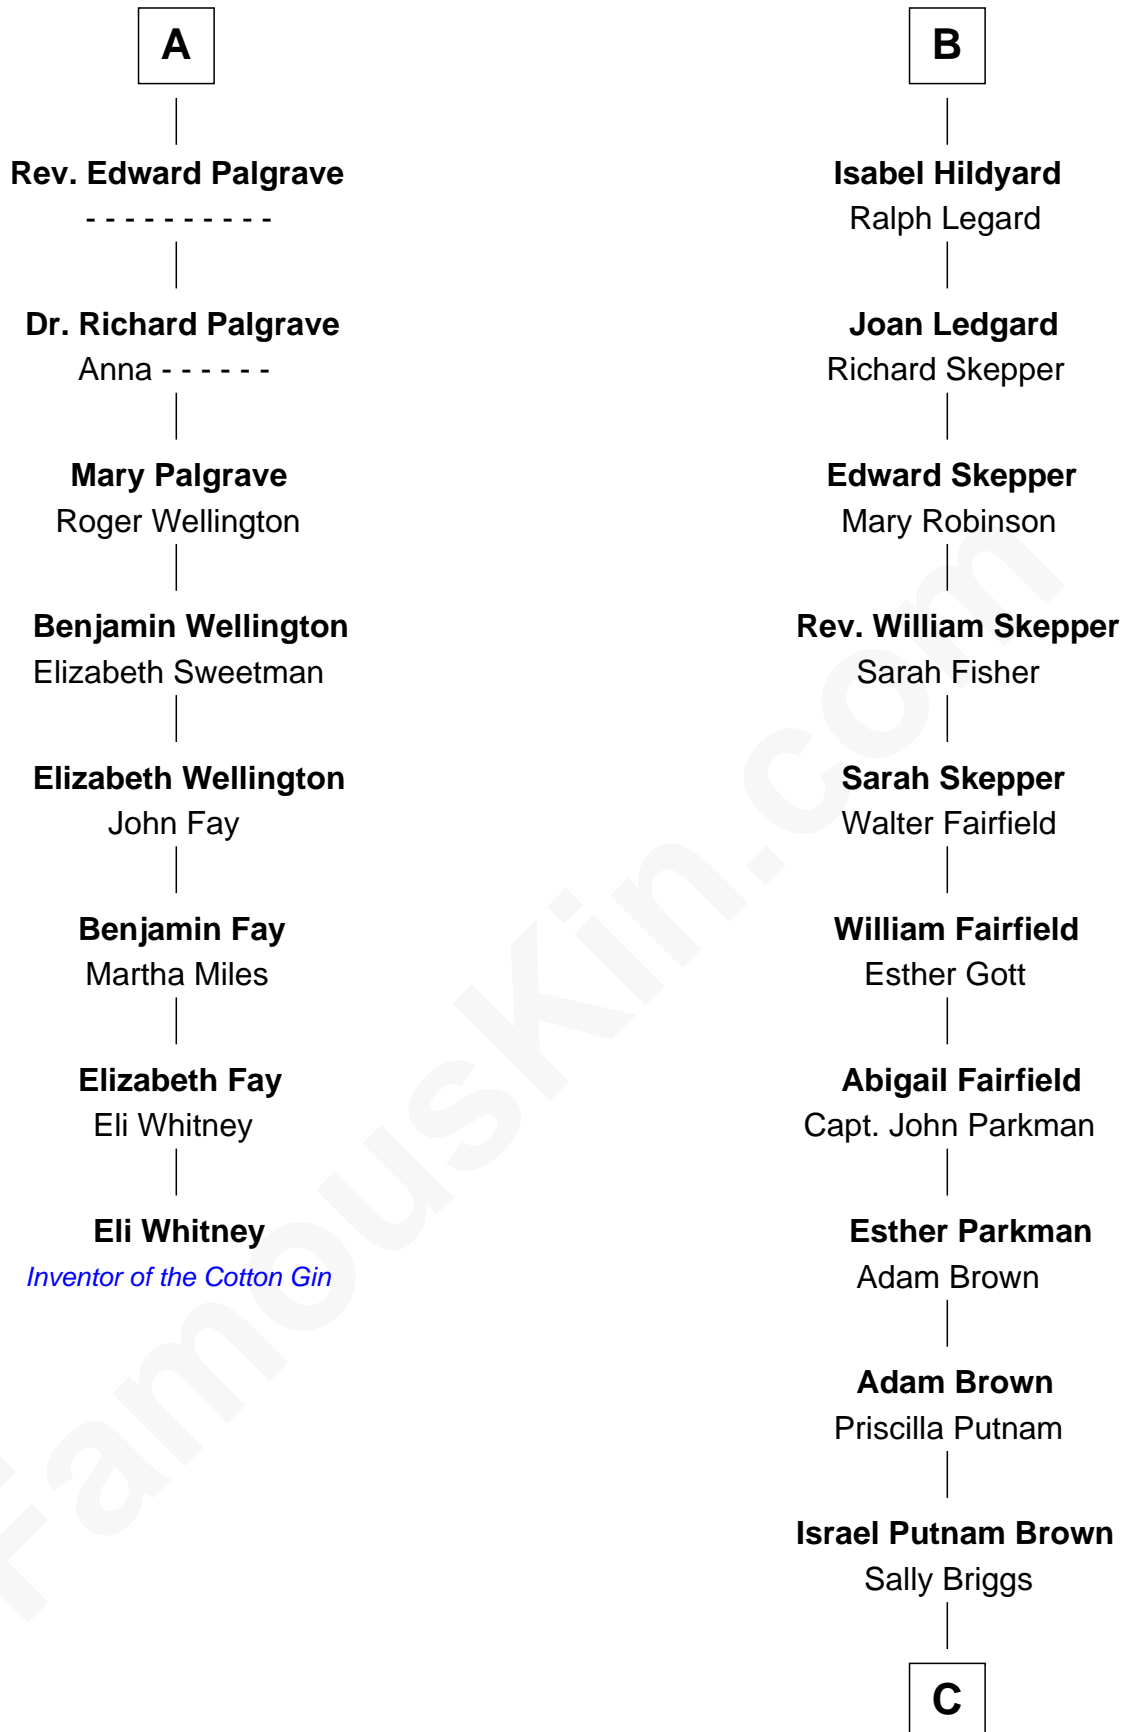

## Relationship Chart of

### Eli Whitney

*Inventor of the Cotton Gin*

14th cousin 6 times removed of

### Calvin Coolidge

*30th U.S. President*

**C**

**Sally Briggs Brown**

Israel Chase Brewer

**Sarah Almeda Brewer**

Calvin Galusha Coolidge

**Col. John Calvin Coolidge**