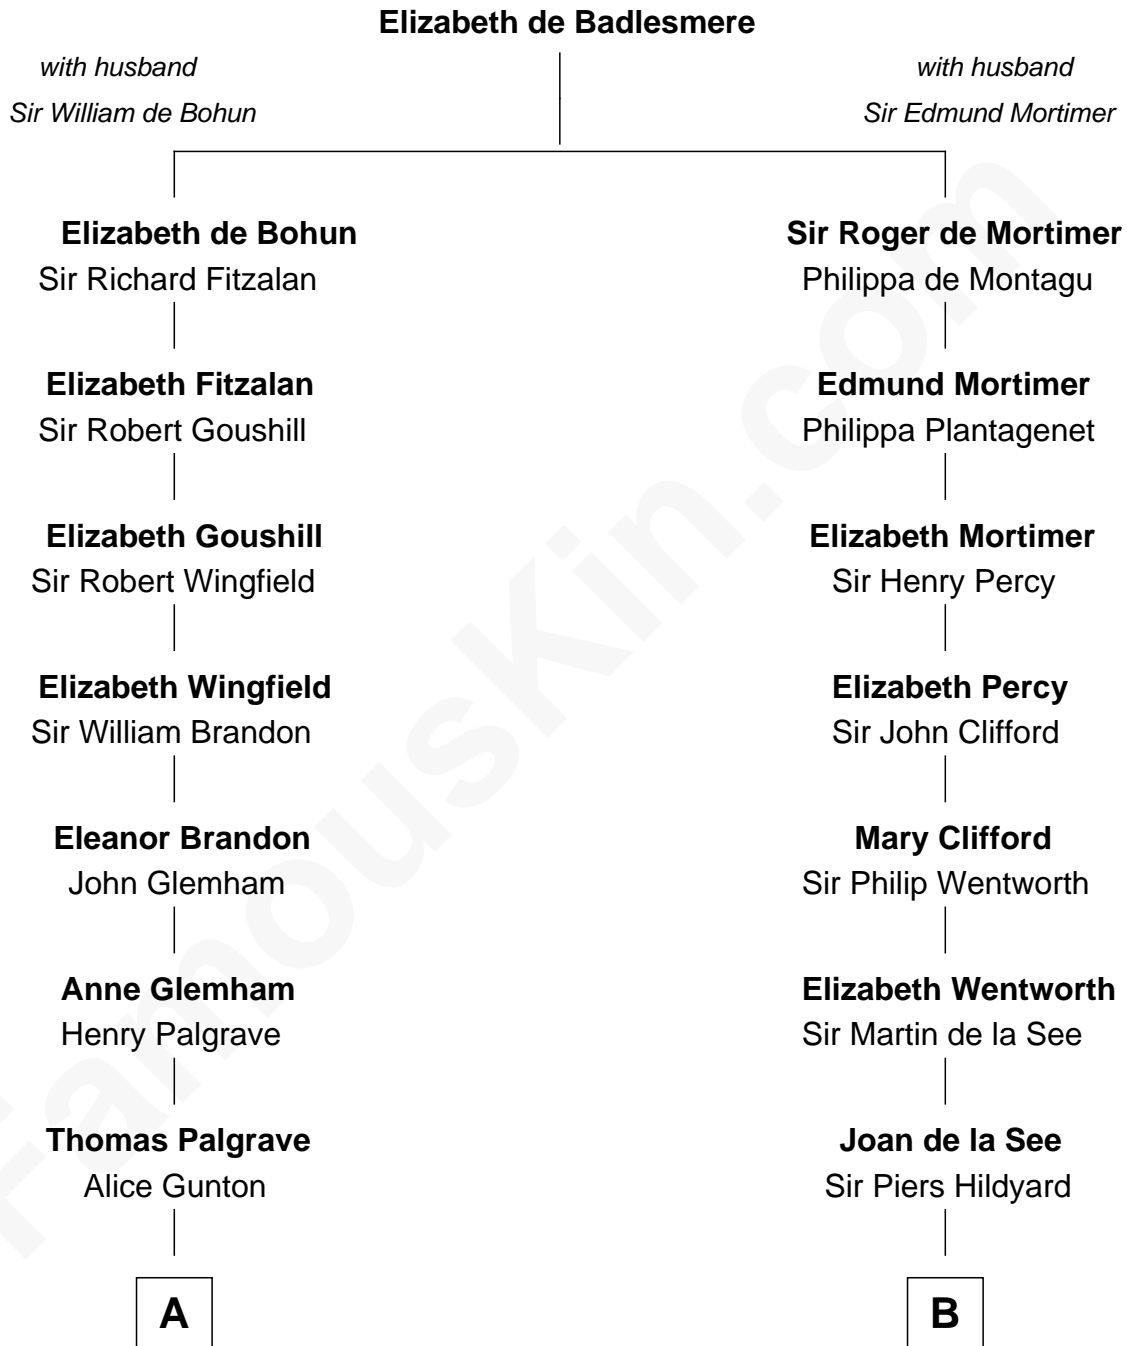

FamousKin.com

Relationship Chart of

Eli Whitney

Inventor of the Cotton Gin

14th cousin 6 times removed of

Calvin Coolidge

30th U.S. President