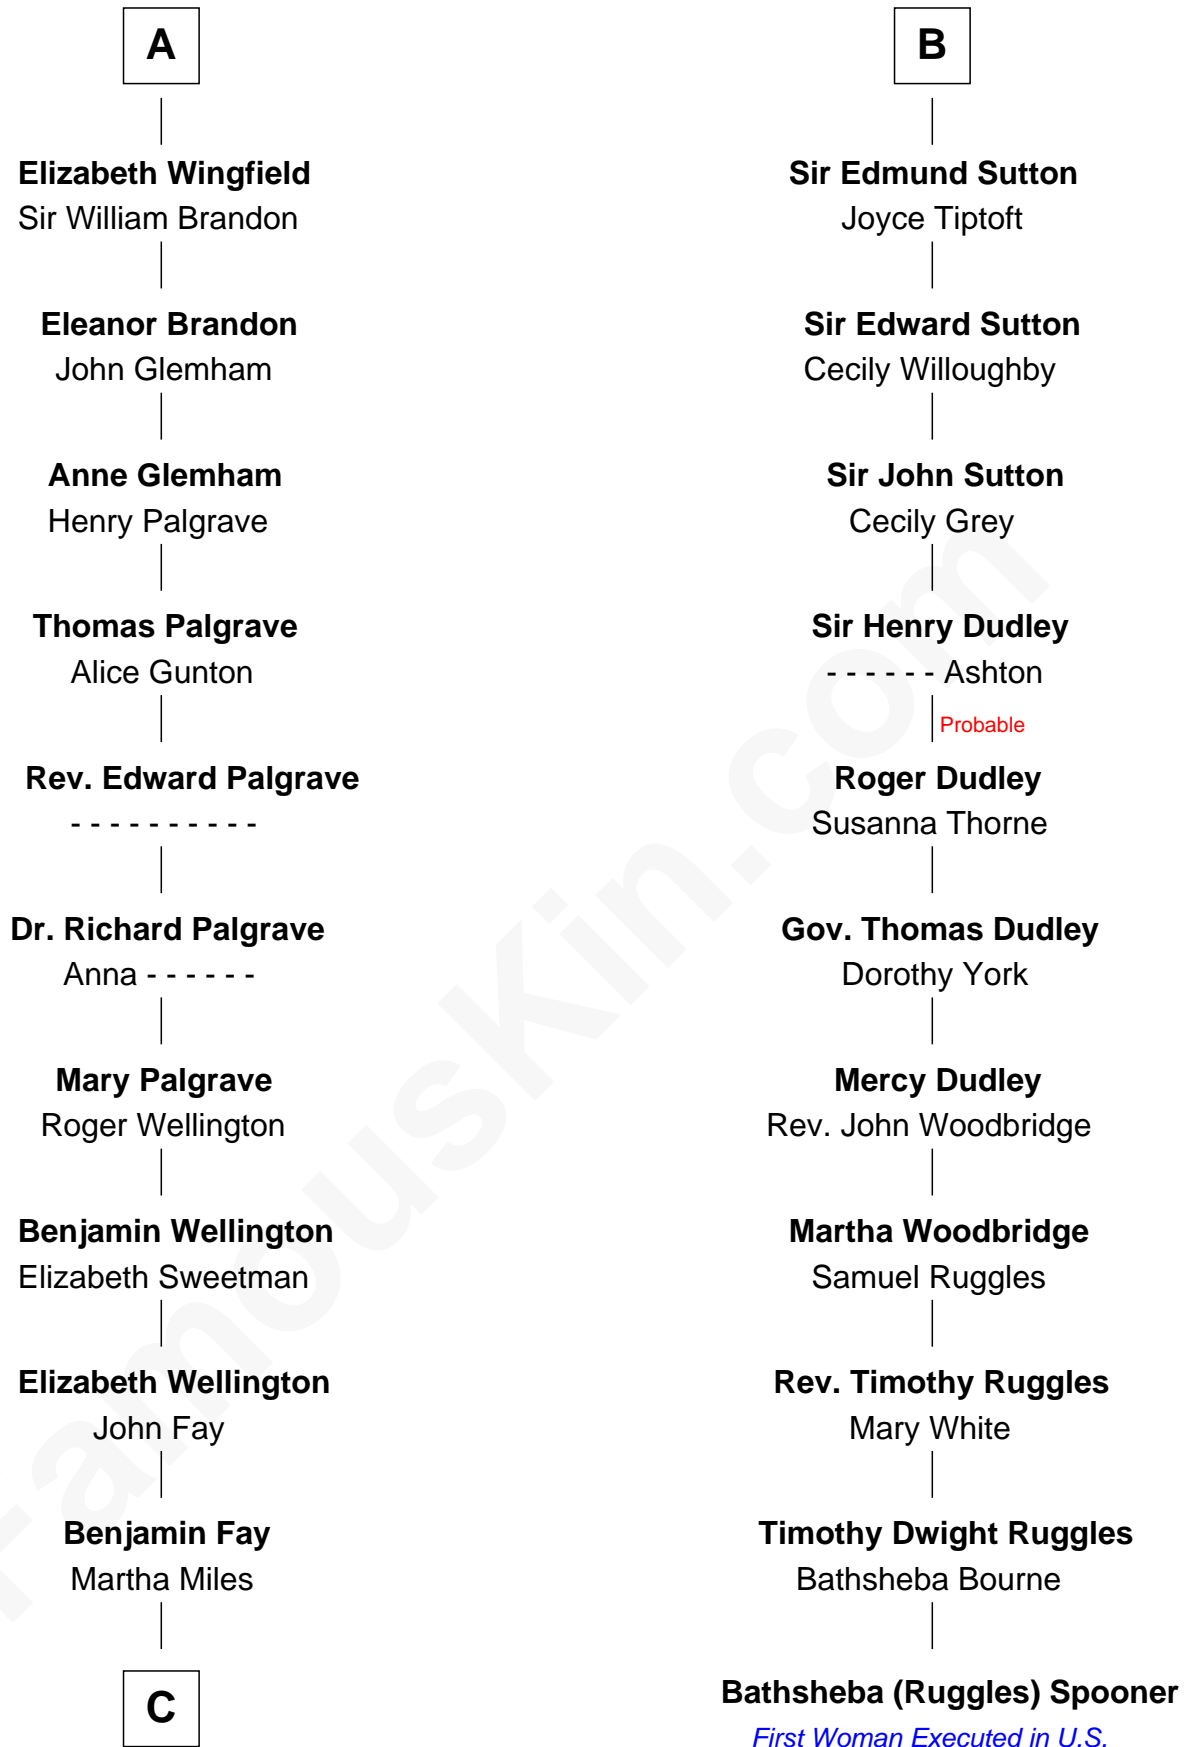

FamousKin.com

Relationship Chart of

Eli Whitney

Inventor of the Cotton Gin

17th cousin 1 time removed of

Bathsheba (Ruggles) Spooner

First woman executed for murder in U.S. by non-British government

John, King of England

Eleanor Plantagenet

Richard Fitzalan

Sir Richard Fitzalan

Elizabeth de Bohun

Elizabeth Fitzalan

Sir Robert Goushill

Elizabeth Goushill

Sir Robert Wingfield

Eve la Zouche

Thomas de Berkeley

Katherine de Clyvedon

Sir John Berkeley

Elizabeth Betteshorne

Elizabeth Berkeley

Sir John Sutton

B

C

—
Elizabeth Fay

Eli Whitney

—
Eli Whitney

Inventor of the Cotton Gin

FamousKin.com