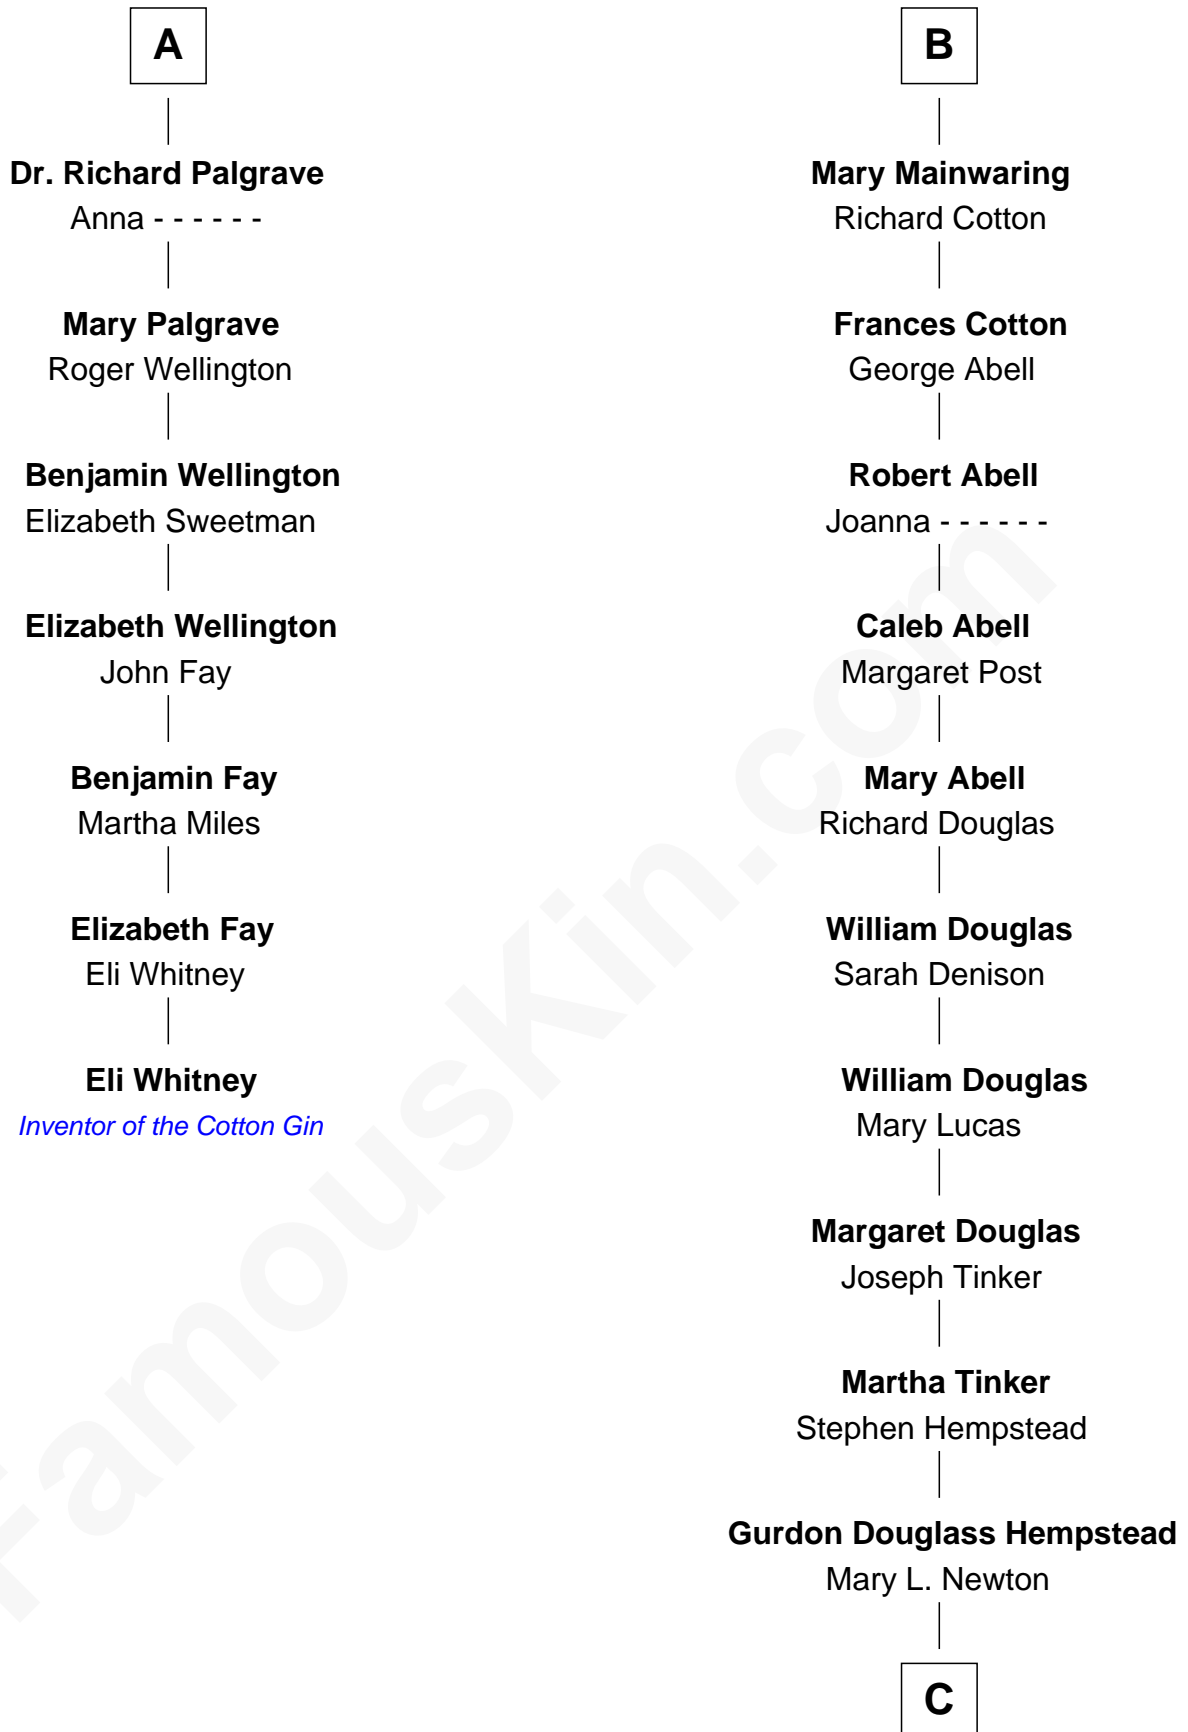

## Relationship Chart of

### Eli Whitney

*Inventor of the Cotton Gin*

13th cousin 8 times removed of

### Richard Gere

*Movie Actor*

**Sir Richard Fitzalan**

Elizabeth de Bohun

C

**Julia Anne Hempstead**

Elisha Thomas Tiffany

**Nelson Leroy Tiffany**