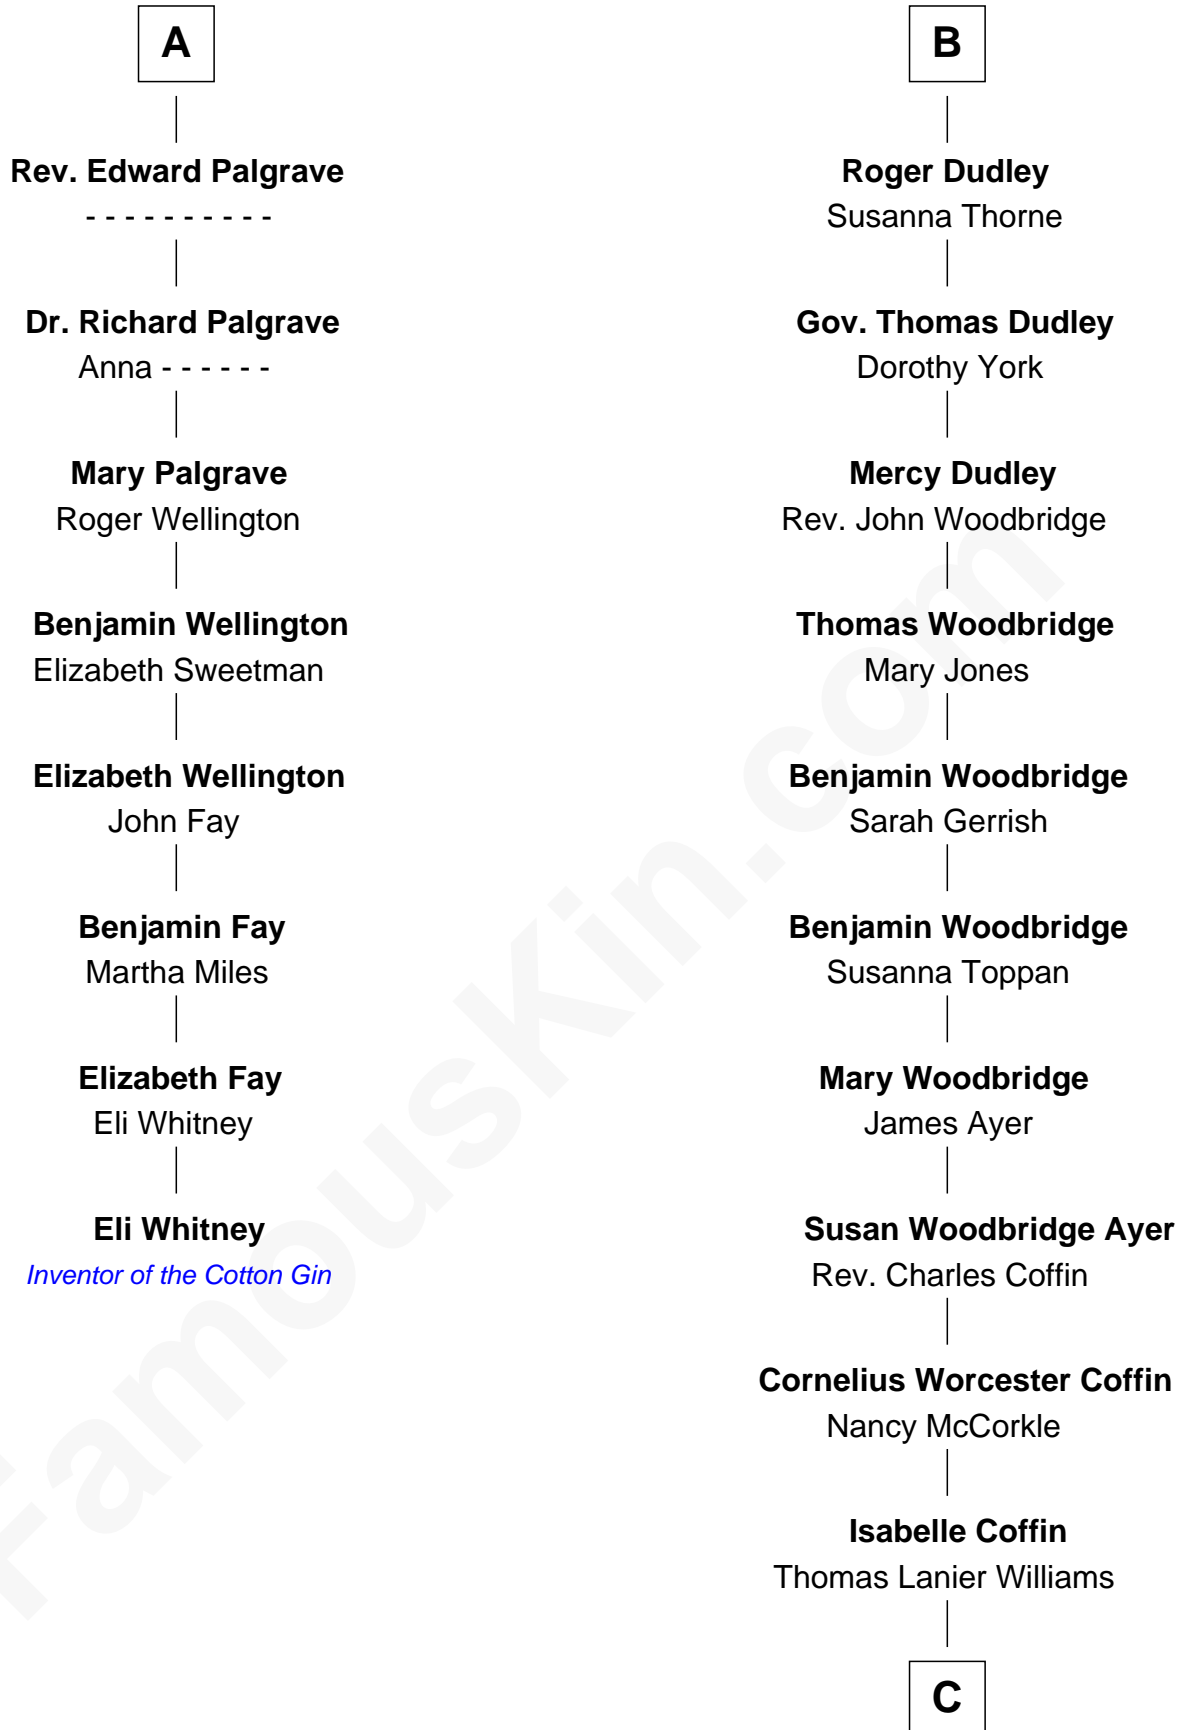

FamousKin.com

Relationship Chart of

Eli Whitney

Inventor of the Cotton Gin

14th cousin 4 times removed of

Tennessee Williams

Author of A Streetcar Named Desire

C

Cornelius Coffin Williams

Edwina Dakin

Tennessee Williams

Author of A Streetcar Named Desire

FamousKin.com