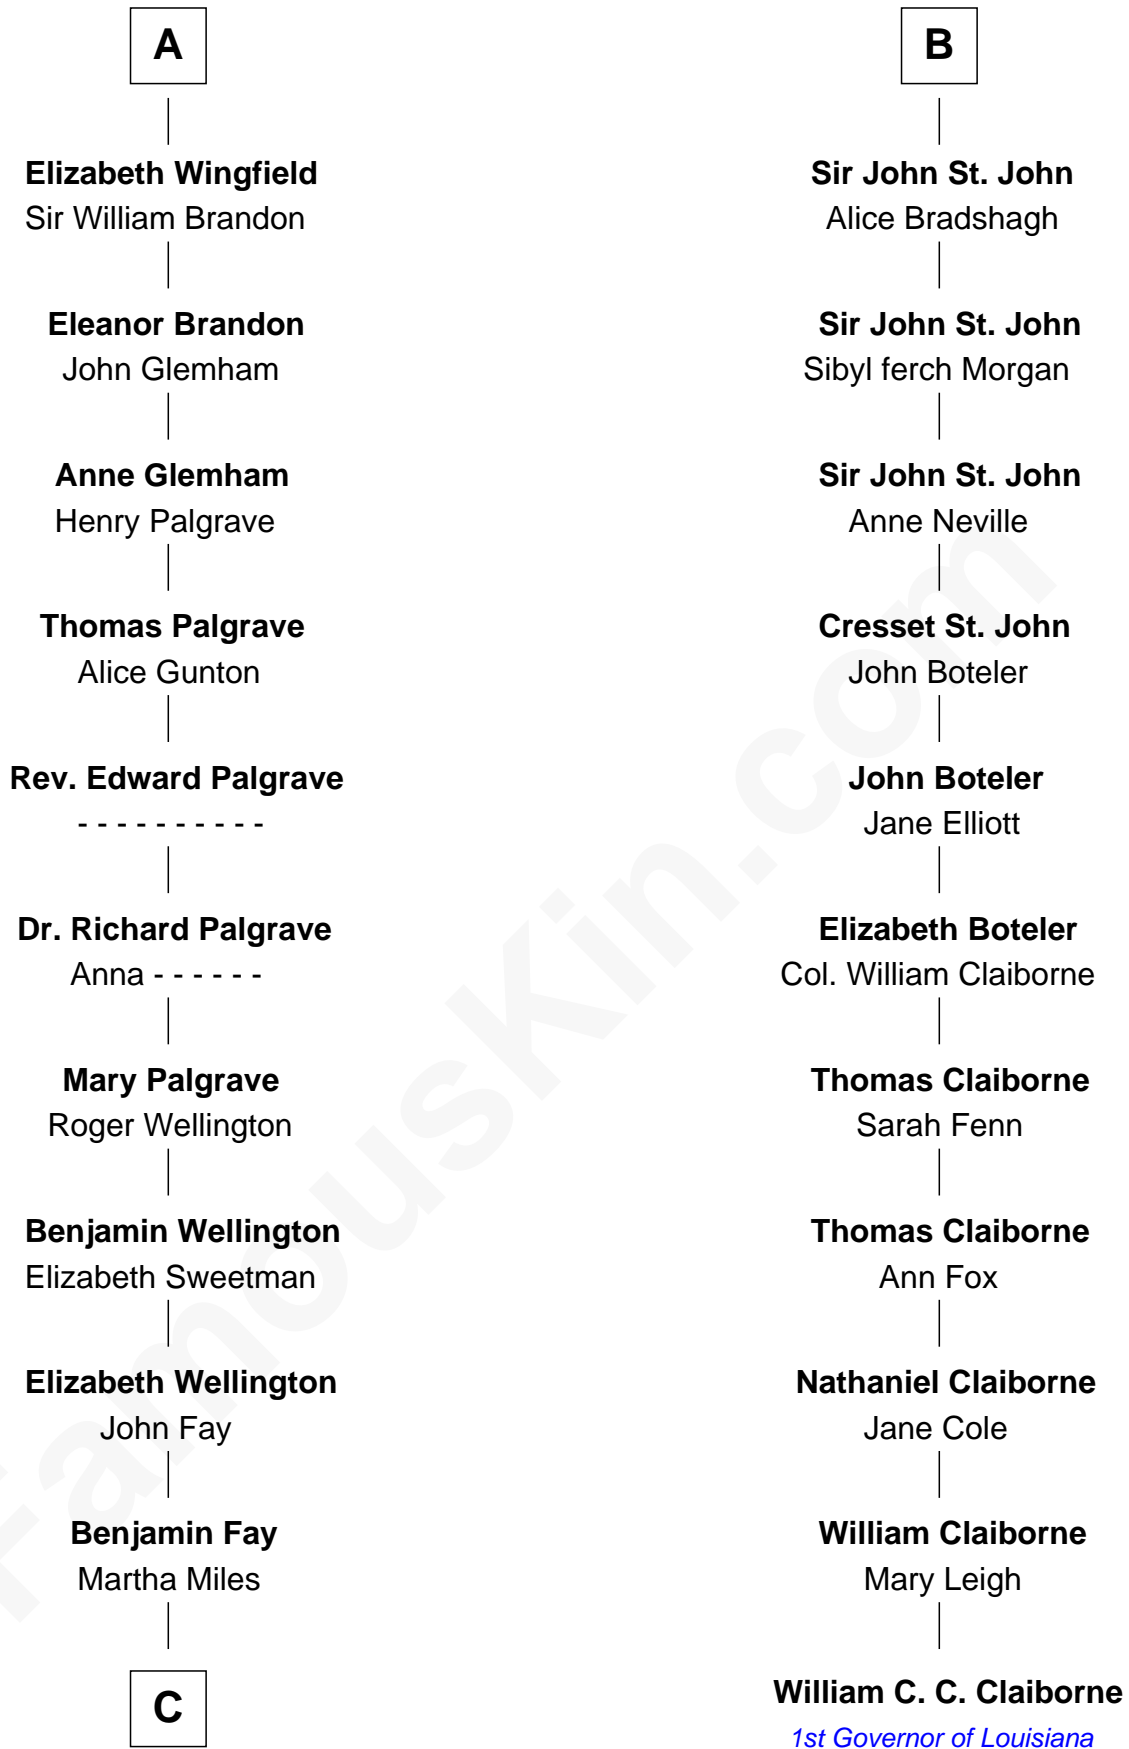

FamousKin.com

Relationship Chart of

Eli Whitney

Inventor of the Cotton Gin

17th cousin 1 time removed of

William C. C. Claiborne

1st Governor of Louisiana

Sir William de Beauchamp

Sir Walter de Beauchamp

Alice de Tony

Roger de Beauchamp

Sir Roger de Beauchamp

Sibyl de Pateshulle

Sir Roger de Beauchamp

Joan de Clopton

Sir Roger Beauchamp

Mary - - - - -

Sir John Beauchamp

Edith Stourton

Margaret Beauchamp

Sir Oliver St. John

B

C

—
Elizabeth Fay

Eli Whitney

—
Eli Whitney

Inventor of the Cotton Gin

FamousKin.com