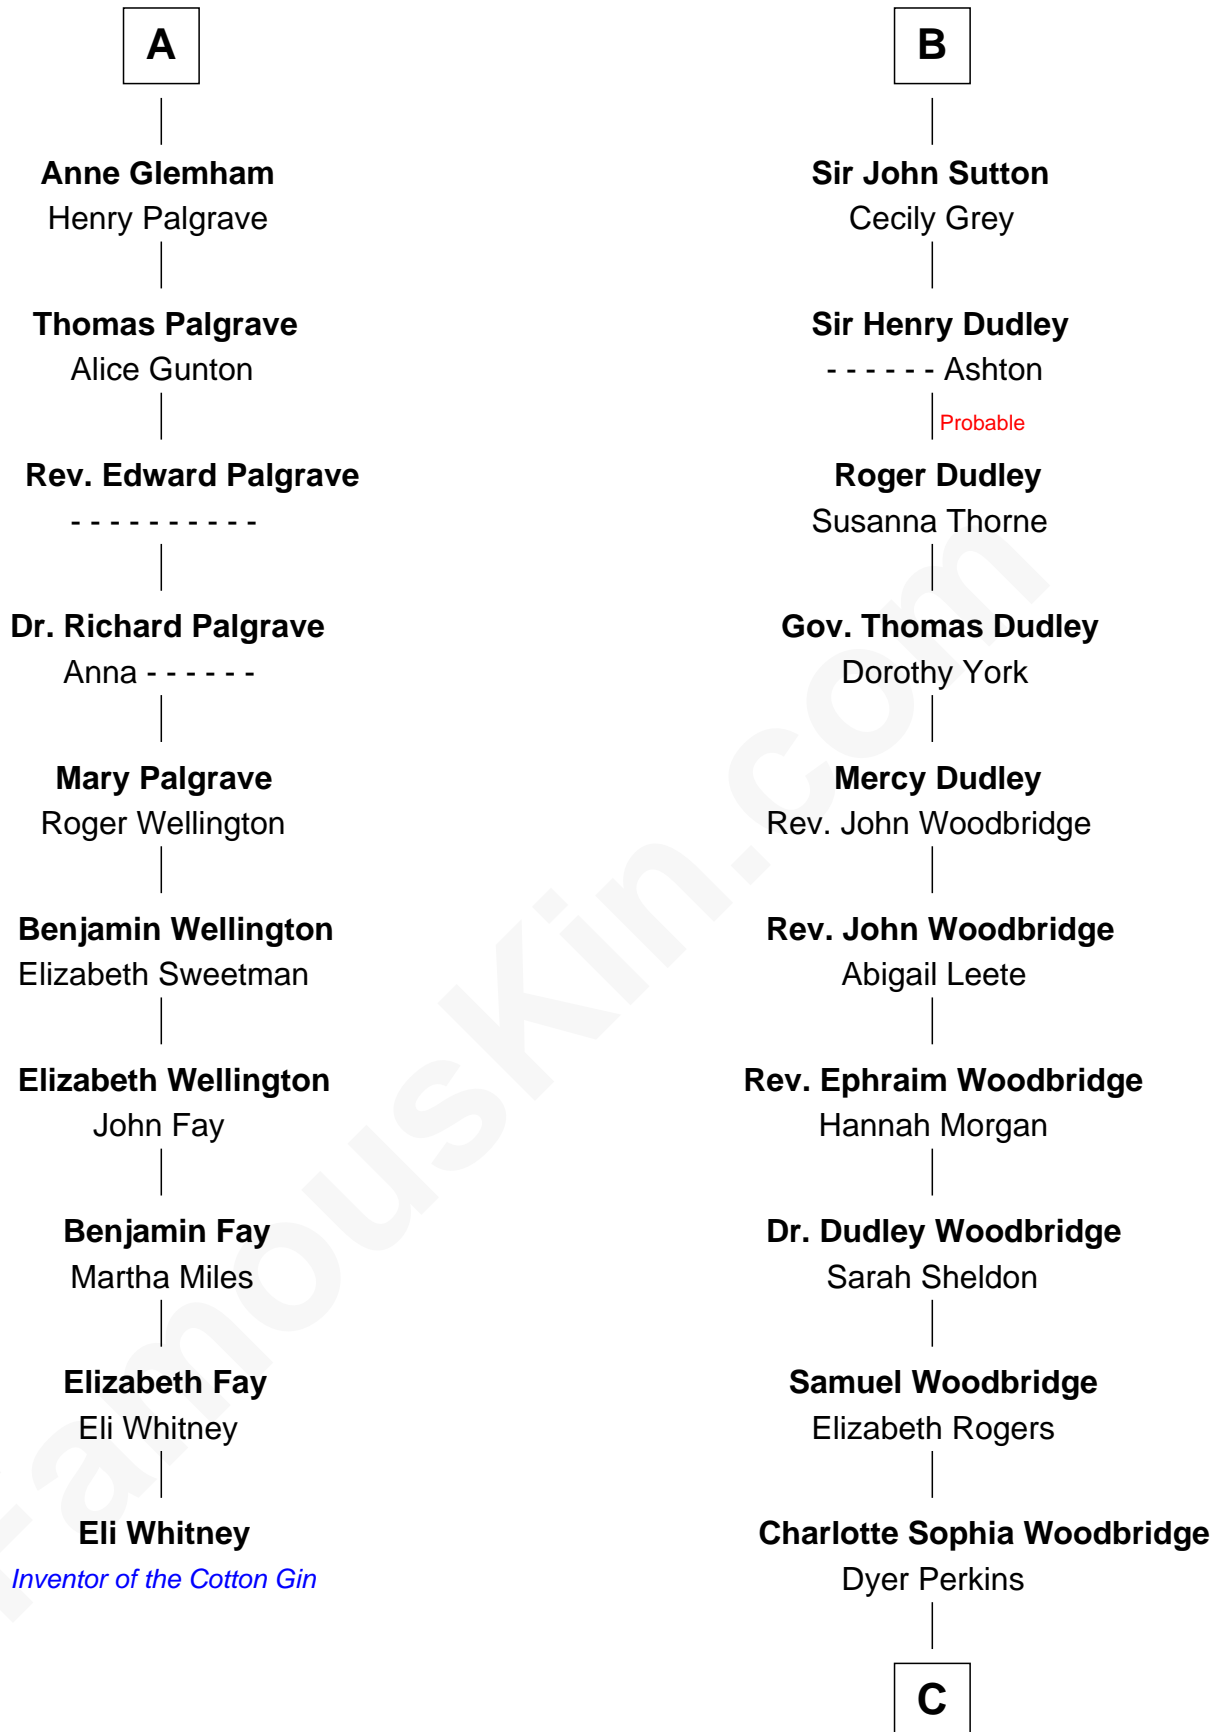

## Relationship Chart of

### Eli Whitney

*Inventor of the Cotton Gin*

16th cousin 4 times removed of

### Humphrey Bogart

*Movie Actor*

**C**

**Elizabeth Rogers Perkins**

Harvey Humphrey

**John Perkins Humphrey**

Frances Dewey Churchill

**Maud Humphrey**