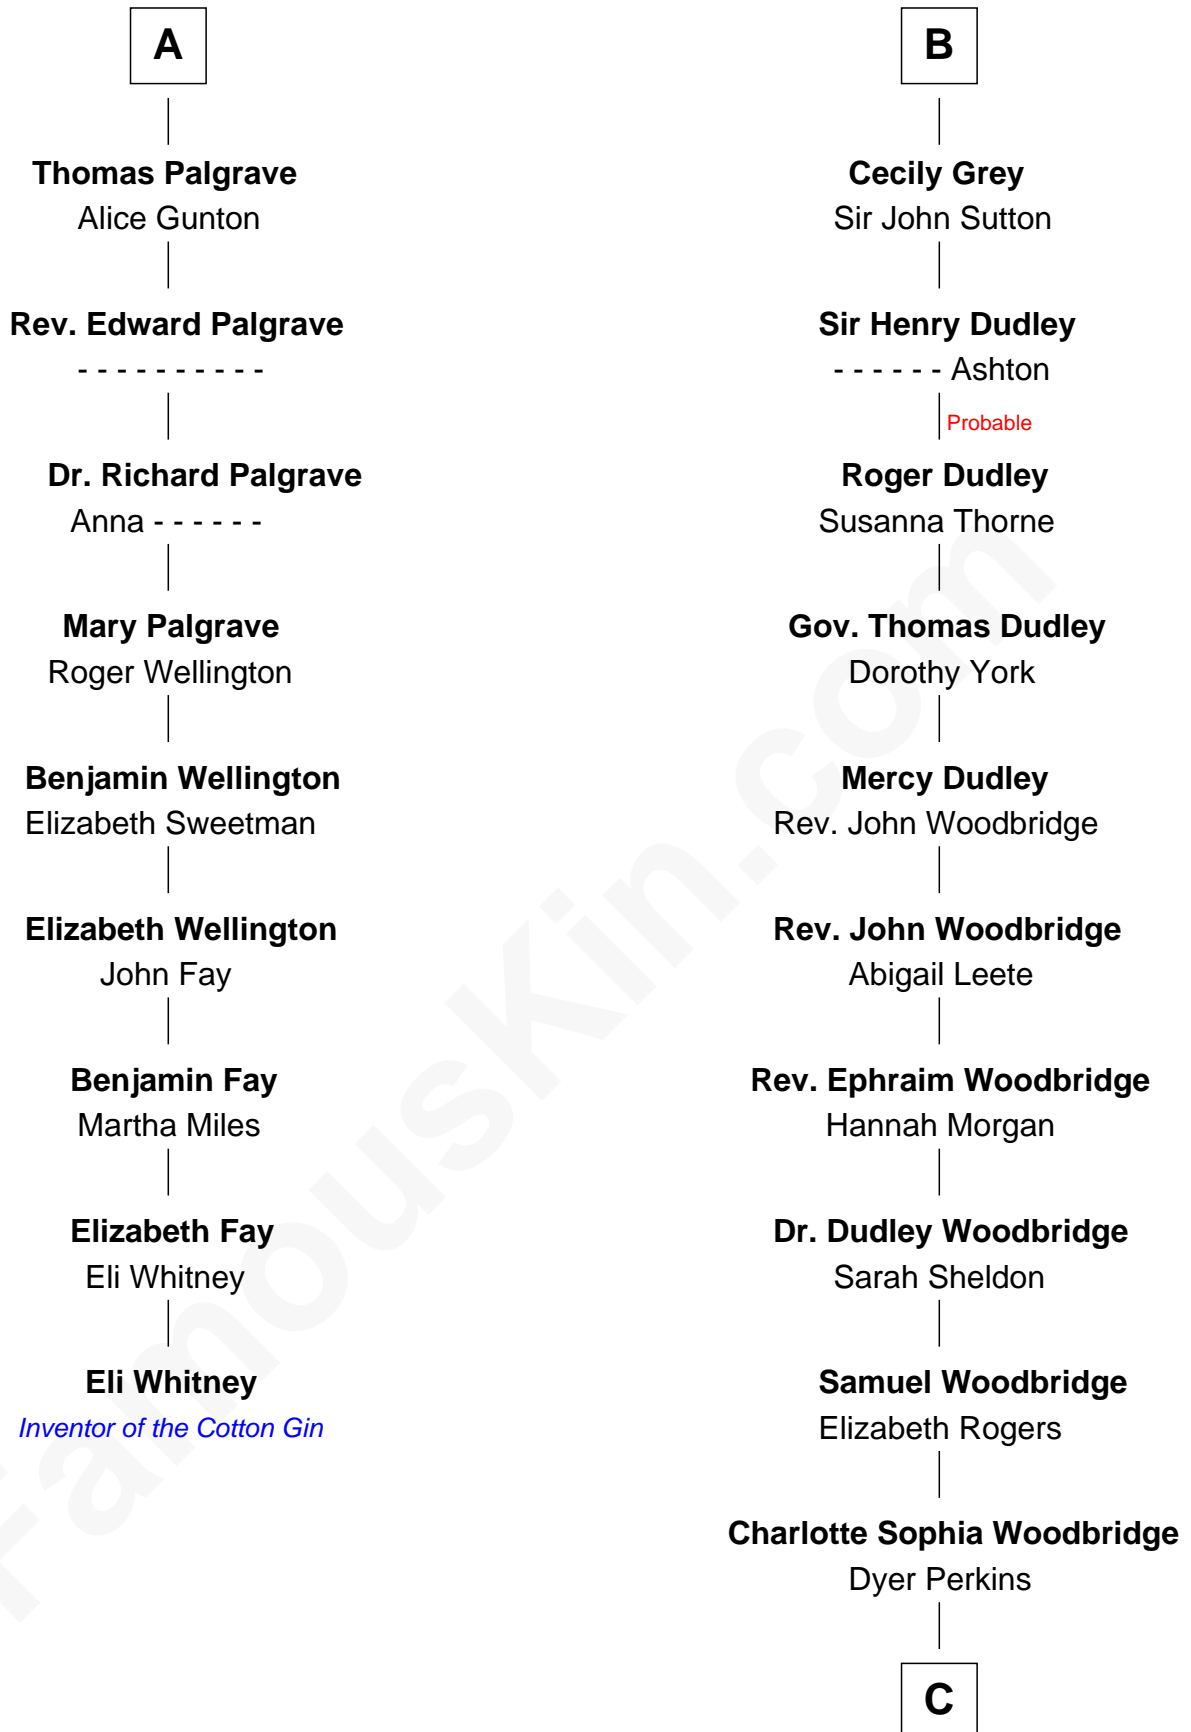

# FamousKin.com Relationship Chart of

**Eli Whitney**

*Inventor of the Cotton Gin*

15th cousin 5 times removed of

**Humphrey Bogart**

*Movie Actor*

**Bartholomew de Badlesmere**

Margaret de Clare

**Elizabeth de Badlesmere**

Sir William de Bohun

**Elizabeth de Bohun**

Sir Richard Fitzalan

**Elizabeth Fitzalan**

Sir Robert Goushill

**Elizabeth Goushill**

Sir Robert Wingfield

Sir William de Ros

**Thomas de Ros**

Beatrice de Stafford

**Margaret de Ros**

Sir Reynold Grey

**Margaret Grey**

Sir William Bonville

**William Bonville**

Elizabeth Harington

**William Bonville**

Katherine Neville

**Cecily Bonville**

Thomas Grey

**B**

**C**

Elizabeth Rogers Perkins